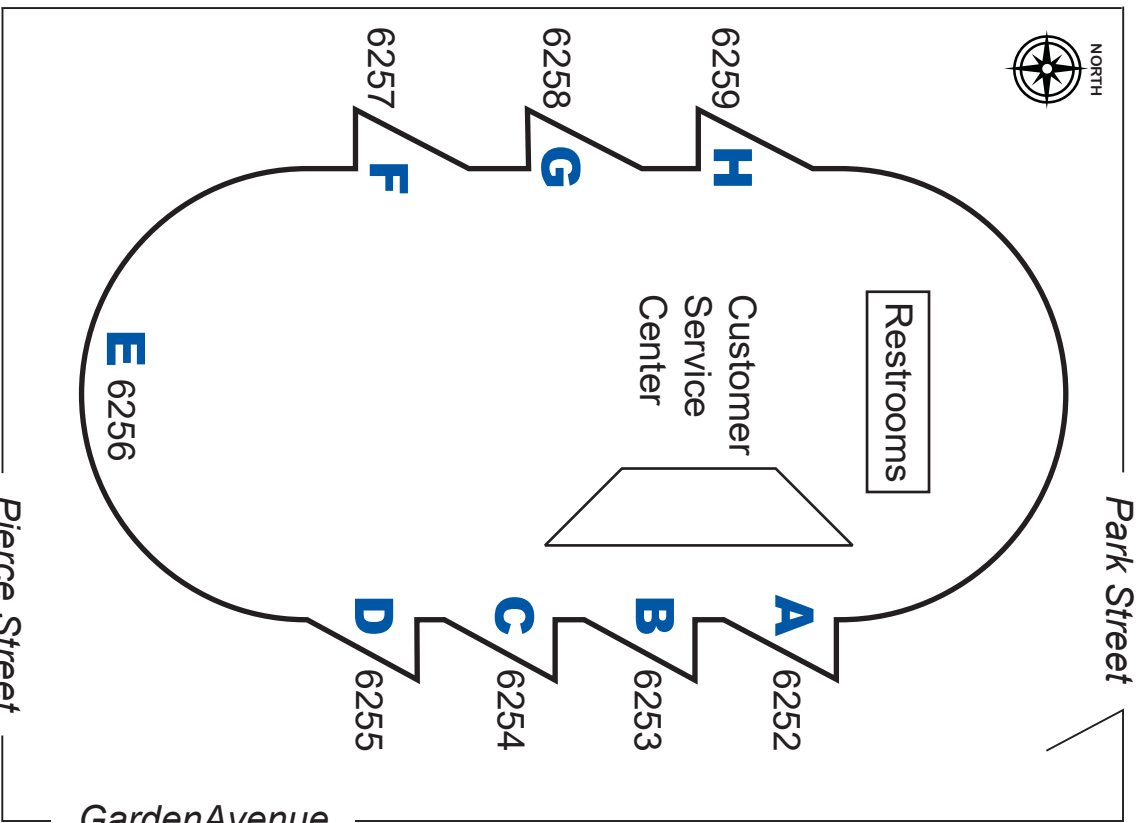

Park Street Terminal Loading Chart

Effective 10/26/2025

PLATFORM	ROUTE	DESTINATION
A 6252	70 91	Countryside Mall Tarpon Springs (Clearwater Fundamental)
B 6253	52	PSTA Complex
C 6254	60	Clearwater Mall
D 6255	18	Grand Central Station
E 6256	65	Seminole City Center
F 6257	61	Countryside Mall
G 6258	73	Tyrone Square Mall
H 6259	78	Oldsmar - St Petersburg Dr & State St Tampa - NW Transit Center