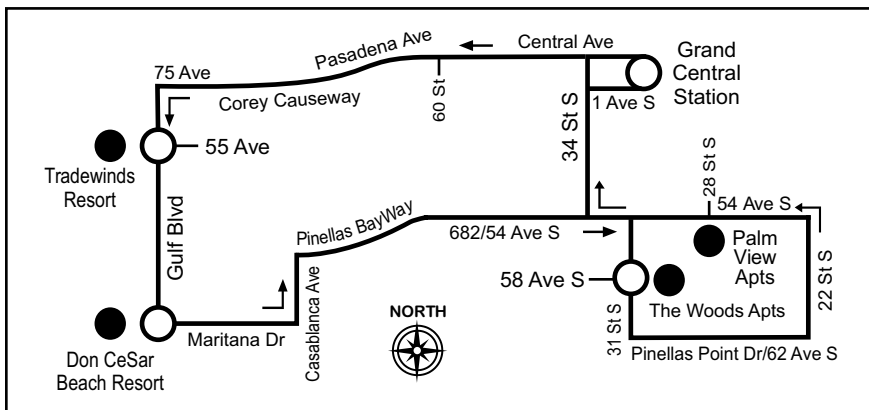

Route 90 COMMUTER SERVICE

GRAND CENTRAL STATION TO ST. PETE BEACH TO GRAND CENTRAL STATION

Serving: Grand Central Station, Palm View Apartments, The Woods Apartments, Don CeSar Beach Resort, Tradewinds Resort, St. Pete Beach, Grand Central Station

MONDAY - SUNDAY

Grand Central Station	31 St S & 58 Ave S	Gulf Blvd & Maritana Dr	Gulf Blvd & 55 Ave	Grand Central Station
7:05 AM	7:25	7:35	7:40	8:05

Route 90 COMMUTER SERVICE

GRAND CENTRAL STATION TO ST. PETE BEACH VIA PINELLAS BAYWAY

Serving: Grand Central Station, Palm View Apartments, The Woods Apartments, Don CeSar Beach Resort, Tradewinds Resort, St. Pete Beach, Grand Central Station

MONDAY - SUNDAY

Grand Central Station	Gulf Blvd & 55 Ave	Gulf Blvd & Maritana Dr	31 St S & 58 Ave S	Grand Central Station
8:20 AM	8:40	-	-	-
-	9:01	9:05	9:20	9:35

Route 90 COMMUTER SERVICE

GRAND CENTRAL STATION TO ST. PETE BEACH TO GRAND CENTRAL STATION

Serving: Grand Central Station, St. Pete Beach, Tradewinds Resort, Don CeSar Beach Resort, Palm View Apartments, The Woods Apartments, Grand Central Station