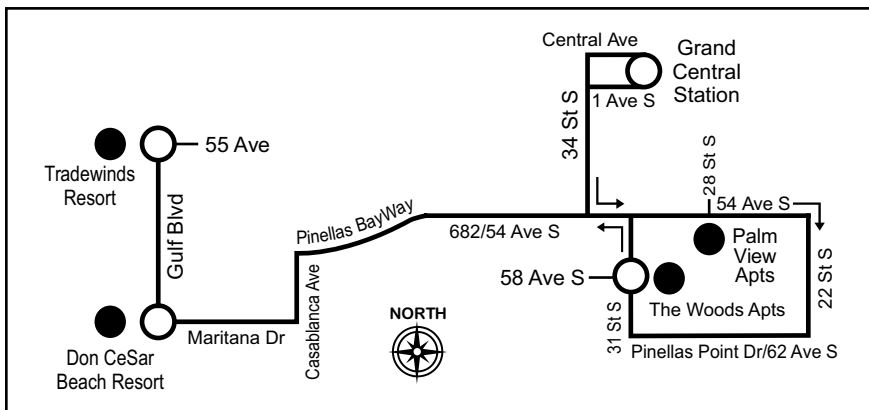

Route 90 COMMUTER SERVICE

GRAND CENTRAL STATION TO ST. PETE BEACH TO GRAND CENTRAL STATION

Serving: Grand Central Station, Palm View Apartments, The Woods Apartments, Don CeSar Beach Resort, Tradewinds Resort, St. Pete Beach, Grand Central Station

MONDAY - SUNDAY

Grand Central Station	31 St S & 58 Ave S	Gulf Blvd & Maritana Dr	Gulf Blvd & 55 Ave	Grand Central Station
7:05 AM	7:25	7:35	7:40	8:05

Route 90 COMMUTER SERVICE

GRAND CENTRAL STATION TO ST. PETE BEACH VIA PINELLAS BAYWAY

Serving: Grand Central Station, Palm View Apartments, The Woods Apartments, Don CeSar Beach Resort, Tradewinds Resort, St. Pete Beach, Grand Central Station

MONDAY - SUNDAY

Grand Central Station	Gulf Blvd & 55 Ave	Gulf Blvd & Maritana Dr	31 St S & 58 Ave S	Grand Central Station
8:20 AM	8:40	-	-	-
-	9:01	9:05	9:20	9:35

Route 90 COMMUTER SERVICE

GRAND CENTRAL STATION TO ST. PETE BEACH TO GRAND CENTRAL STATION

Serving: Grand Central Station, St. Pete Beach, Tradewinds Resort, Don CeSar Beach Resort, Palm View Apartments, The Woods Apartments, Grand Central Station