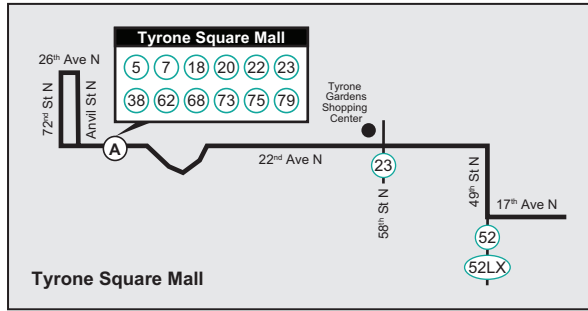

Route 20

25 WAY S & ROY HANNA DR TO TYRONE SQUARE MALL

Serving: 25 Way S & Roy Hanna Dr, Skyway Plaza, Dr ML King St/9 St S, Downtown St. Petersburg, 9 Ave N, Tyrone Square Mall

MONDAY - FRIDAY

Legend

- Timepoint
- Route 20
- Landmark
- Intersecting Street & Bus Route
- Direct Connect Location

| (E) | (D) | (C) | (B) | (A) | (A) | (B) | (C) | (D) | (E) |
|---------------------------|--------------|------------------|-----------------|--------------------|--------------------|-----------------|------------------|--------------|---------------------------|
| 25 Way S & Roy Hanna Dr S | MLK & 22 Ave | 3 St S & 3 Ave S | 34 St N & 9 Ave | Tyrone Square Mall | Tyrone Square Mall | 34 St N & 9 Ave | 4 St N & 3 Ave S | MLK & 22 Ave | 25 Way S & Roy Hanna Dr S |
| 5:25 AM | 5:36 | 5:44 | 5:55 | 6:08 | 6:20 AM | 6:36 | 6:48 | 6:55 | 7:06 |
| 6:30 | 6:41 | 6:49 | 7:01 | 7:16 | 7:20 | 7:36 | 7:48 | 7:55 | 8:06 |
| 7:30 | 7:42 | 7:51 | 8:03 | 8:17 | 8:20 | 8:38 | 8:51 | 8:58 | 9:09 |
| 8:30 | 8:42 | 8:51 | 9:03 | 9:17 | 9:20 | 9:38 | 9:51 | 9:58 | 10:09 |
| 9:30 | 9:42 | 9:51 | 10:03 | 10:17 | 10:20 | 10:38 | 10:51 | 10:58 | 11:09 |
| 10:30 | 10:41 | 10:50 | 11:02 | 11:16 | 11:20 | 11:38 | 11:51 | 11:58 | 12:09 |
| 11:30 | 11:41 | 11:50 | 12:02 | 12:16 | 12:20 PM | 12:39 | 12:53 | 1:00 | 1:11 |
| 12:30 PM | 12:41 | 12:50 | 1:02 | 1:16 | 1:20 | 1:39 | 1:53 | 2:00 | 2:11 |
| 1:30 | 1:42 | 1:51 | 2:03 | 2:18 | 2:20 | 2:39 | 2:52 | 2:59 | 3:10 |
| 2:30 | 2:42 | 2:51 | 3:03 | 3:18 | 3:20 | 3:39 | 3:52 | 3:59 | 4:10 |
| 3:30 | 3:41 | 3:50 | 4:02 | 4:17 | 4:20 | 4:42 | 4:55 | 5:02 | 5:13 |
| 4:30 | 4:41 | 4:50 | 5:02 | 5:16 | 5:20 | 5:40 | 5:53 | 6:00 | 6:10 |
| 5:30 | 5:41 | 5:50 | 6:02 | 6:16 | 6:20 | 6:38 | 6:51 | 6:58 | 7:08 |
| 6:30 | 6:41 | 6:50 | 7:02 | 7:16 | — | — | — | — | — |