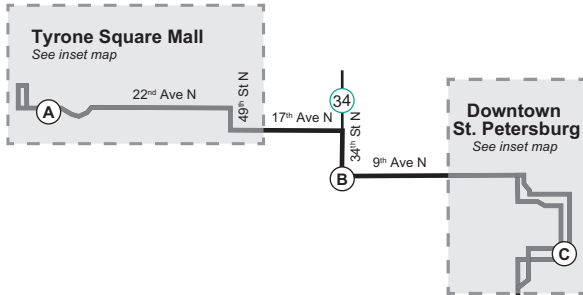

Route 20

25 WAY S & ROY HANNA DR TO TYRONE SQUARE MALL

Serving: 25 Way S & Roy Hanna Dr, Skyway Plaza, Dr ML King St/9 St S, Downtown St. Petersburg, 9 Ave N, Tyrone Square Mall

MONDAY - FRIDAY

Legend

- Timepoint
- Route 20
- Landmark
- Intersecting Street & Bus Route
- Direct Connect Location

| (E) | (D) | (C) | (B) | (A) | (A) | (B) | (C) | (D) | (E) |
|---------------------------|--------------|------------------|-----------------|--------------------|--------------------|-----------------|------------------|--------------|---------------------------|
| 25 Way S & Roy Hanna Dr S | MLK & 22 Ave | 3 St S & 3 Ave S | 34 St N & 9 Ave | Tyrone Square Mall | Tyrone Square Mall | 34 St N & 9 Ave | 4 St N & 3 Ave S | MLK & 22 Ave | 25 Way S & Roy Hanna Dr S |
| 5:25 AM | 5:36 | 5:44 | 5:55 | 6:08 | 6:20 AM | 6:36 | 6:48 | 6:55 | 7:06 |
| 6:30 | 6:41 | 6:49 | 7:01 | 7:16 | 7:20 | 7:36 | 7:48 | 7:55 | 8:06 |
| 7:30 | 7:42 | 7:51 | 8:03 | 8:17 | 8:20 | 8:38 | 8:51 | 8:58 | 9:09 |
| 8:30 | 8:42 | 8:51 | 9:03 | 9:17 | 9:20 | 9:38 | 9:51 | 9:58 | 10:09 |
| 9:30 | 9:42 | 9:51 | 10:03 | 10:17 | 10:20 | 10:38 | 10:51 | 10:58 | 11:09 |
| 10:30 | 10:41 | 10:50 | 11:02 | 11:16 | 11:20 | 11:38 | 11:51 | 11:58 | 12:09 |
| 11:30 | 11:41 | 11:50 | 12:02 | 12:16 | 12:20 PM | 12:39 | 12:53 | 1:00 | 1:11 |
| 12:30 PM | 12:41 | 12:50 | 1:02 | 1:16 | 1:20 | 1:39 | 1:53 | 2:00 | 2:11 |
| 1:30 | 1:42 | 1:51 | 2:03 | 2:18 | 2:20 | 2:39 | 2:52 | 2:59 | 3:10 |
| 2:30 | 2:42 | 2:51 | 3:03 | 3:18 | 3:20 | 3:39 | 3:52 | 3:59 | 4:10 |
| 3:30 | 3:41 | 3:50 | 4:02 | 4:17 | 4:20 | 4:42 | 4:55 | 5:02 | 5:13 |
| 4:30 | 4:41 | 4:50 | 5:02 | 5:16 | 5:20 | 5:40 | 5:53 | 6:00 | 6:10 |
| 5:30 | 5:41 | 5:50 | 6:02 | 6:16 | 6:20 | 6:38 | 6:51 | 6:58 | 7:08 |
| 6:30 | 6:41 | 6:50 | 7:02 | 7:16 | — | — | — | — | — |