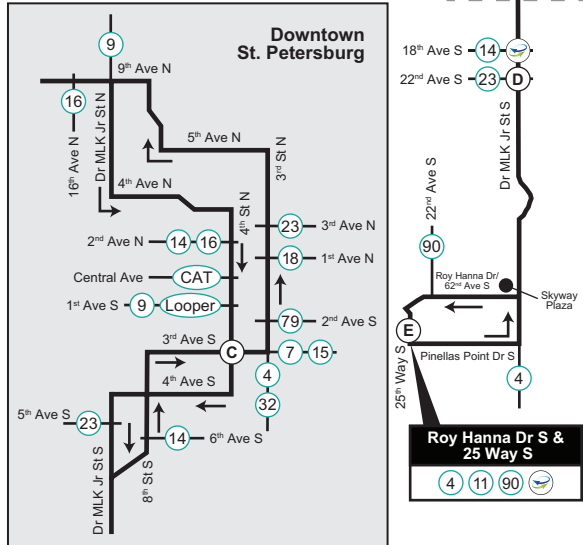

Route 20

25 WAY S & ROY HANNA DR TO TYRONE SQUARE MALL

Serving: 25 Way S & Roy Hanna Dr, Skyway Plaza, Dr ML King St/9 St S, Downtown St. Petersburg, 9 Ave N, Tyrone Square Mall

MONDAY - FRIDAY

Legend

- Timepoint
- Route 20
- Landmark
- Intersecting Street & Bus Route
- Direct Connect Location

| (E) | (D) | (C) | (B) | (A) | (A) | (B) | (C) | (D) | (E) |
|---------------------------|--------------|------------------|-----------------|--------------------|--------------------|-----------------|------------------|--------------|---------------------------|
| 25 Way S & Roy Hanna Dr S | MLK & 22 Ave | 3 St S & 3 Ave S | 34 St N & 9 Ave | Tyrone Square Mall | Tyrone Square Mall | 34 St N & 9 Ave | 4 St N & 3 Ave S | MLK & 22 Ave | 25 Way S & Roy Hanna Dr S |
| 5:25 AM | 5:36 | 5:44 | 5:55 | 6:08 | 6:20 AM | 6:36 | 6:48 | 6:55 | 7:06 |
| 6:30 | 6:41 | 6:49 | 7:01 | 7:16 | 7:20 | 7:36 | 7:48 | 7:55 | 8:06 |
| 7:30 | 7:42 | 7:51 | 8:03 | 8:17 | 8:20 | 8:38 | 8:51 | 8:58 | 9:09 |
| 8:30 | 8:42 | 8:51 | 9:03 | 9:17 | 9:20 | 9:38 | 9:51 | 9:58 | 10:09 |
| 9:30 | 9:42 | 9:51 | 10:03 | 10:17 | 10:20 | 10:38 | 10:51 | 10:58 | 11:09 |
| 10:30 | 10:41 | 10:50 | 11:02 | 11:16 | 11:20 | 11:38 | 11:51 | 11:58 | 12:09 |
| 11:30 | 11:41 | 11:50 | 12:02 | 12:16 | 12:20 PM | 12:39 | 12:53 | 1:00 | 1:11 |
| 12:30 PM | 12:41 | 12:50 | 1:02 | 1:16 | 1:20 | 1:39 | 1:53 | 2:00 | 2:11 |
| 1:30 | 1:42 | 1:51 | 2:03 | 2:18 | 2:20 | 2:39 | 2:52 | 2:59 | 3:10 |
| 2:30 | 2:42 | 2:51 | 3:03 | 3:18 | 3:20 | 3:39 | 3:52 | 3:59 | 4:10 |
| 3:30 | 3:41 | 3:50 | 4:02 | 4:17 | 4:20 | 4:42 | 4:55 | 5:02 | 5:13 |
| 4:30 | 4:41 | 4:50 | 5:02 | 5:16 | 5:20 | 5:40 | 5:53 | 6:00 | 6:10 |
| 5:30 | 5:41 | 5:50 | 6:02 | 6:16 | 6:20 | 6:38 | 6:51 | 6:58 | 7:08 |
| 6:30 | 6:41 | 6:50 | 7:02 | 7:16 | — | — | — | — | — |