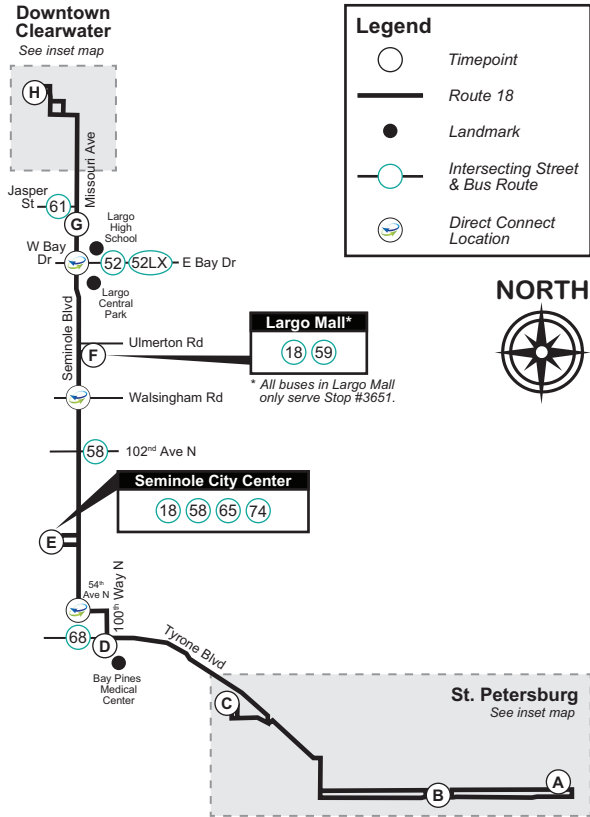

Route 18

DOWNTOWN ST. PETERSBURG TO PARK STREET TERMINAL

MONDAY - FRIDAY

(A)	(B)	(C)	(D)	(E)	(F)	(G)	(H)
1 Ave N & 6 St N	Grand Central Station	Tyrone Square Mall	Bay Pines VA Medical Center	Seminole City Center	Largo Mall	Missouri Ave & Rosery Rd	Park Street Terminal
—	—	—	—	—	5:34	5:42	5:55
—	—	—	—	—	5:49	5:57	6:10
—	5:17	5:32	—	5:57	6:09	6:17	6:30
—	—	5:52	—	6:17	6:29	6:37	6:50
5:40 AM	5:48	6:03	6:19	6:37	6:49	6:57	7:10
6:00	6:08	6:23	6:39	6:57	7:09	7:17	7:30
6:17	6:25	6:40	6:56	7:14	7:26	7:34	7:50
6:35	6:43	6:58	7:14	7:32	7:45	7:54	8:10
6:50	6:58	7:13	7:29	7:52	8:05	8:14	8:30
7:05	7:13	7:31	7:49	8:12	8:25	8:34	8:50
7:19	7:30	7:51	8:09	8:32	8:45	8:54	9:10
7:36	7:50	8:11	8:29	8:52	9:05	9:14	9:30
7:56	8:10	8:31	8:49	9:12	9:25	9:34	9:50
8:16	8:30	8:51	9:09	9:32	9:45	9:54	10:10
8:36	8:50	9:11	9:29	9:52	10:05	10:14	10:30
8:56	9:10	9:31	9:49	10:12	10:25	10:34	10:50
9:26	9:40	10:01	10:19	10:42	10:55	11:04	11:20
9:56	10:10	10:31	10:49	11:12	11:25	11:34	11:50
10:26	10:40	11:01	11:19	11:42	11:55	12:04	12:20
10:56	11:10	11:31	11:49	12:12	12:25	12:34	12:50
11:26	11:40	12:01	12:19	12:42	12:55	1:04	1:20
11:57	12:11	12:32	12:50	1:13	1:26	1:35	1:50
12:22 PM	12:36	12:57	1:15	1:40	1:56	2:05	2:20
12:52	1:06	1:27	1:45	2:10	2:26	2:35	2:50
1:18	1:33	1:56	2:15	2:40	2:56	3:05	3:20
1:48	2:03	2:26	2:45	3:10	3:26	3:35	3:50
2:18	2:33	2:56	3:15	3:40	3:56	4:05	4:20
2:48	3:03	3:26	3:45	4:10	4:26	4:35	4:50
3:08	3:23	3:46	4:05	4:30	4:46	4:55	5:10
3:28	3:43	4:06	4:25	4:50	5:06	5:15	5:30
3:48	4:03	4:26	4:45	5:10	5:26	5:35	5:50
4:08	4:23	4:46	5:05	5:30	5:46	5:55	6:10
4:30	4:45	5:08	5:27	5:52	6:08	6:17	6:30
4:47	5:02	5:25	5:44	6:12	6:28	6:37	6:50
5:15	5:30	5:53	6:12	6:37	6:53	7:02	7:15
5:39	5:54	6:16	6:32	6:57	7:13	7:22	7:35
6:04	6:18	6:36	6:52	7:17	7:33	7:42	7:55
6:25	6:39	6:57	7:13	7:38	7:54	8:03	8:15
6:50	7:04	7:22	7:38	8:03	—	8:23	8:35
7:13	7:27	7:45	8:01	8:23	—	8:43	8:55
7:32	7:46	8:05	8:21	8:43	—	9:03	9:15
8:00	8:11	8:30	8:46	9:08	—	9:28	9:40
8:30	8:41	9:00	9:16	9:38	—	9:58	10:10
9:39	9:50	10:04	—	10:24	—	10:39	10:50
10:32	10:39	10:53	—	—	—	—	—

SATURDAY