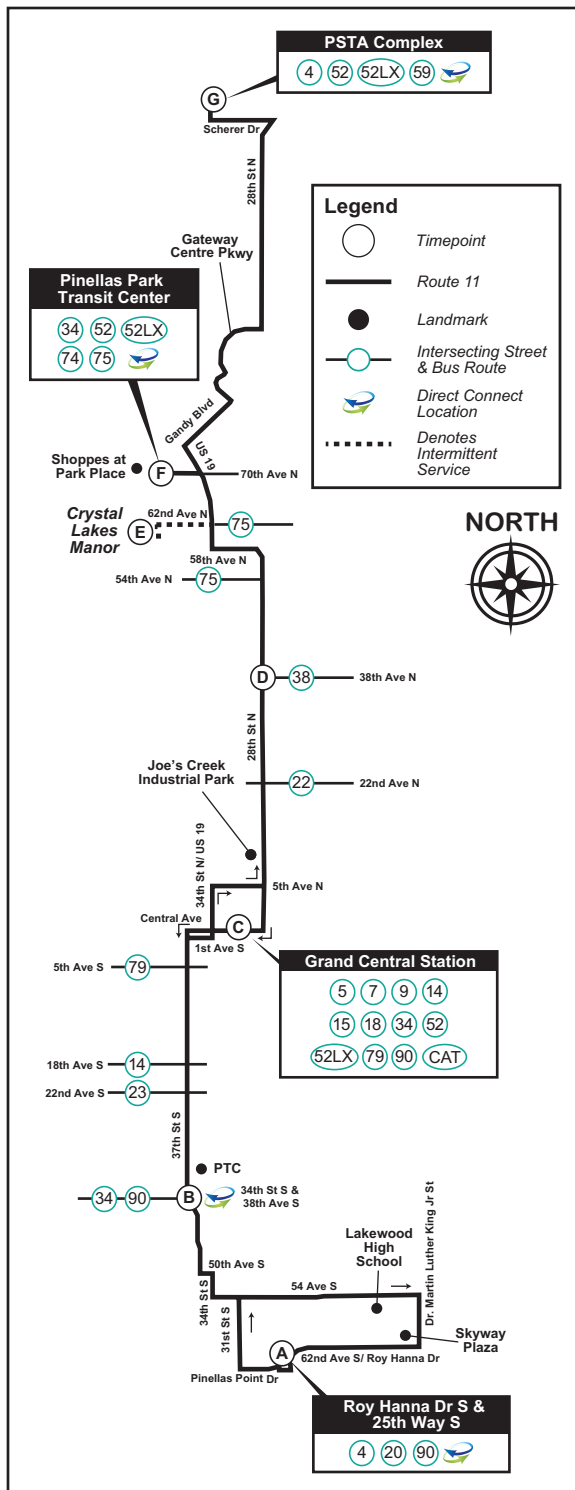

PSTA COMPLEX and PINELLAS PARK TRANSIT CENTER TO 25 WAY S & ROY HANNA DR

MONDAY - FRIDAY

(G)	(F)	(E)	(D)	(C)	(B)	(A)
PSTA Complex	Pinellas Park Transit Center	Crystal Lakes Manor	28 St N & 38 Ave N	Grand Central Station	37 St S & 38 Ave S	25 Way S & Roy Hanna Dr
—	—	—	—	5:47	5:58	6:16
—	—	—	6:59	7:18	7:29	7:47
7:28 AM	7:46	—	7:59	8:18	8:29	8:47
8:19	8:37	8:45	8:59	9:18	9:29	9:47
9:28	9:46	—	9:59	10:18	10:29	10:47
10:19	10:37	10:45	10:59	11:18	11:29	11:47
11:26	11:44	—	11:58	12:18	12:30	12:50
12:16 PM	12:36	12:44	12:58	1:18	1:30	1:50
1:23	1:43	—	1:58	2:18	2:30	2:50
2:16	2:36	2:44	2:58	3:18	3:30	3:50
3:23	3:43	—	3:58	4:18	4:30	4:49
4:17	4:37	4:45	4:59	5:18	5:29	5:48
5:25	5:44	—	5:59	6:18	6:29	6:48
6:18	6:37	6:45	6:59	7:18	7:29	7:48

♿ - Wheelchair service provided on all trips

Effective 2-27-22

TIMES SHOWN ARE SCHEDULED BUT MAY VARY DUE TO TRAFFIC CONDITIONS, WEATHER OR UNFORESEEN EVENTS.