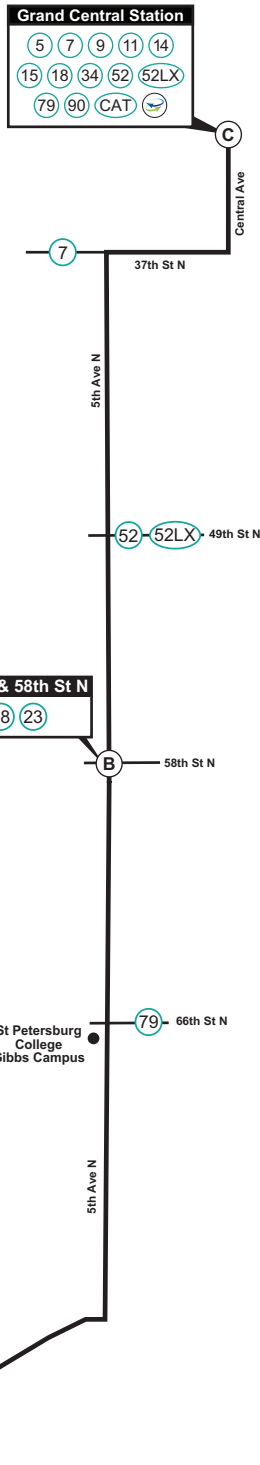

**Legend**

- Timepoint
- Route 5
- Landmark
- Intersecting Street & Bus Route
- Direct Connect Location

## TYRONE SQUARE MALL TO GRAND CENTRAL STATION

MONDAY - FRIDAY

(A)	(B)	(C)
22 Ave N at Tyrone Mall	5 Ave N & 58 St N	Grand Central Station
6:00 AM	6:10	6:20
6:30	6:40	6:50
7:00	7:11	7:21
7:30	7:41	7:51
8:00	8:11	8:21
8:30	8:41	8:51
9:30	9:41	9:51
10:30	10:41	10:51
11:30	11:41	11:51
12:30 PM	12:41	12:51
1:30	1:41	1:51
2:30	2:41	2:51
3:30	3:41	3:51
4:30	4:40	4:50
5:00	5:10	5:20
5:30	5:40	5:50
6:00	6:10	6:20
6:30	6:40	6:50
7:00	7:10	7:20
7:50	8:00	8:10

## GRAND CENTRAL STATION TO TYRONE SQUARE MALL

MONDAY - FRIDAY

(C)	(B)	(A)
Grand Central Station	5 Ave N & 58 St N	22 Ave N at Tyrone Mall
6:30 AM	6:39	6:54
7:00	7:11	7:26
7:30	7:41	7:56
8:00	8:11	8:26
8:30	8:41	8:56
9:00	9:11	9:26
10:00	10:11	10:26
11:00	11:11	11:26
12:00 PM	12:11	12:26
1:00	1:11	1:26
2:00	2:11	2:26
3:00	3:11	3:26
4:00	4:11	4:26
5:00	5:11	5:26
5:30	5:41	5:56
6:00	6:11	6:26
6:30	6:41	6:56
7:00	7:09	7:19
7:30	7:39	7:49
—	—	—

### SATURDAY

—	—	—
6:30 AM	6:40	6:50
7:30	7:41	7:51
8:30	8:41	8:51
9:30	9:41	9:51
10:30	10:41	10:51
11:30	11:41	11:51
12:30 PM	12:41	12:51
1:30	1:41	1:51
2:30	2:41	2:51
3:30	3:41	3:51
4:30	4:40	4:50
5:30	5:40	5:50
6:30	6:40	6:50
7:22	7:32	7:42
8:10	8:20	8:30