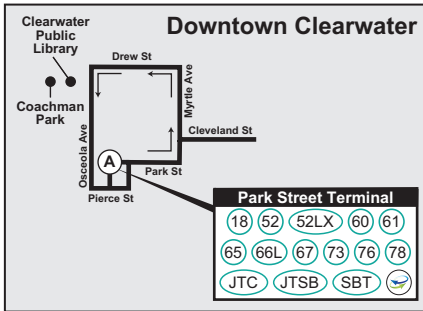

NORTH

Legend

- Timepoint
- Route 76
- Landmark
- Intersecting Street & Bus Route
- Direct Connect Location

Route 76

PARK STREET TERMINAL TO WESTFIELD COUNTRYSIDE MONDAY - FRIDAY

(A)	(B)	(C)	(D)	(E)
Park Street Terminal	St. Petersburg College	On Top of the World East	On Top of the World West	Westfield Countryside
6:30 AM	6:45	—	—	7:03
7:15	7:30	7:44	7:49	7:57
8:15	8:30	8:44	8:49	8:57
9:15	9:30	9:45	9:50	9:59
10:15	10:30	10:45	10:50	10:59
11:15	11:30	11:45	11:50	11:59
12:15 PM	12:30	12:45	12:50	12:59
1:15	1:30	1:45	1:50	1:59
2:15	2:30	2:45	2:50	2:59
3:15	3:30	3:45	3:50	3:59
4:15	4:30	4:45	4:50	4:59
5:15	5:30	5:43	5:48	5:56
6:15	6:30	—	—	6:48

WESTFIELD COUNTRYSIDE TO PARK STREET TERMINAL MONDAY - FRIDAY

(E)	(D)	(C)	(B)	(A)
Westfield Countryside	On Top of the World West	On Top of the World East	St. Petersburg College	Park Street Terminal
5:55 AM	—	—	6:10	6:30
7:05	7:16	7:21	7:30	7:51
8:05	8:16	8:21	8:30	8:51
9:05	9:16	9:21	9:30	9:51
10:05	10:16	10:21	10:30	10:51
11:05	11:16	11:21	11:30	11:51
12:05 PM	12:16	12:21	12:30	12:51
1:05	1:16	1:21	1:30	1:51
2:05	2:16	2:21	2:30	2:51
3:05	3:16	3:21	3:30	3:51
4:05	4:16	4:21	4:30	4:51
5:05	5:16	5:21	5:30	5:50
6:05	6:16	6:21	6:30	6:50

SATURDAY (NO SUNDAY/HOLIDAY SERVICE)

(A)	(B)	(C)	(D)	(E)
Park Street Terminal	St. Petersburg College	On Top of the World East	On Top of the World West	Westfield Countryside
7:15 AM	7:30	7:43	7:49	7:57
8:15	8:30	8:45	8:51	9:00
9:15	9:33	9:48	9:54	10:03
10:15	10:33	10:48	10:54	11:03
11:15	11:33	11:48	11:54	12:03
12:15 PM	12:33	12:48	12:54	1:03
1:15	1:33	1:48	1:54	2:03
2:15	2:33	2:48	2:54	3:03
3:15	3:33	3:48	3:54	4:03
4:15	4:33	4:48	4:54	5:03
5:15	5:30	5:43	5:49	5:57
6:15	6:30	—	—	6:50