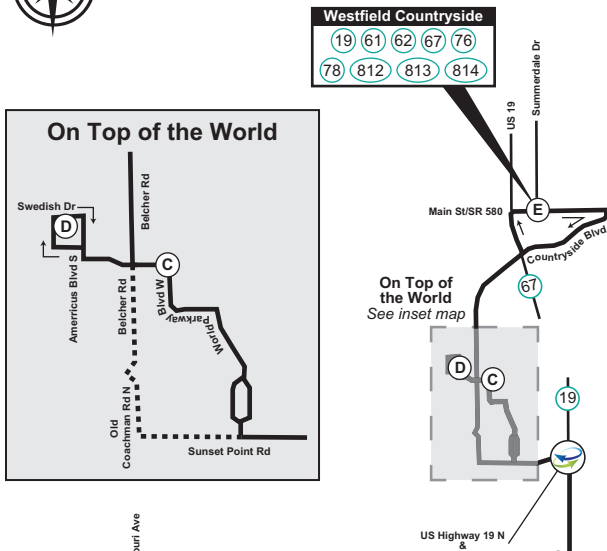

NORTH

Legend

- Timepoint
- Route 76
- Landmark
- Intersecting Street & Bus Route
- Direct Connect Location

Route 76

PARK STREET TERMINAL TO WESTFIELD COUNTRYSIDE MONDAY - FRIDAY

(A)	(B)	(C)	(D)	(E)
Park Street Terminal	St. Petersburg College	On Top of the World East	On Top of the World West	Westfield Countryside
6:30 AM	6:45	—	—	7:03
7:15	7:30	7:44	7:49	7:57
8:15	8:30	8:44	8:49	8:57
9:15	9:30	9:45	9:50	9:59
10:15	10:30	10:45	10:50	10:59
11:15	11:30	11:45	11:50	11:59
12:15 PM	12:30	12:45	12:50	12:59
1:15	1:30	1:45	1:50	1:59
2:15	2:30	2:45	2:50	2:59
3:15	3:30	3:45	3:50	3:59
4:15	4:30	4:45	4:50	4:59
5:15	5:30	5:43	5:48	5:56
6:15	6:30	—	—	6:48

WESTFIELD COUNTRYSIDE TO PARK STREET TERMINAL MONDAY - FRIDAY

(E)	(D)	(C)	(B)	(A)
Westfield Countryside	On Top of the World West	On Top of the World East	St. Petersburg College	Park Street Terminal
5:55 AM	—	—	6:10	6:30
7:05	7:16	7:21	7:30	7:51
8:05	8:16	8:21	8:30	8:51
9:05	9:16	9:21	9:30	9:51
10:05	10:16	10:21	10:30	10:51
11:05	11:16	11:21	11:30	11:51
12:05 PM	12:16	12:21	12:30	12:51
1:05	1:16	1:21	1:30	1:51
2:05	2:16	2:21	2:30	2:51
3:05	3:16	3:21	3:30	3:51
4:05	4:16	4:21	4:30	4:51
5:05	5:16	5:21	5:30	5:50
6:05	6:16	6:21	6:30	6:50

SATURDAY (NO SUNDAY/HOLIDAY SERVICE)

(E)	(D)	(C)	(B)	(A)
Westfield Countryside	On Top of the World West	On Top of the World East	St. Petersburg College	Park Street Terminal
7:00 AM	7:10	7:14	7:23	7:41
8:05	8:17	8:21	8:30	8:50
9:05	9:17	9:21	9:30	9:50
10:05	10:17	10:21	10:31	10:51
11:05	11:17	11:21	11:31	11:51
12:05 PM	12:17	12:21	12:31	12:51
1:05	1:17	1:21	1:31	1:51
2:05	2:17	2:21	2:31	2:51
3:05	3:17	3:21	3:31	3:50
4:05	4:16	4:20	4:30	4:49
5:05	5:16	5:20	5:30	5:49
6:05	6:16	6:20	6:29	6:48