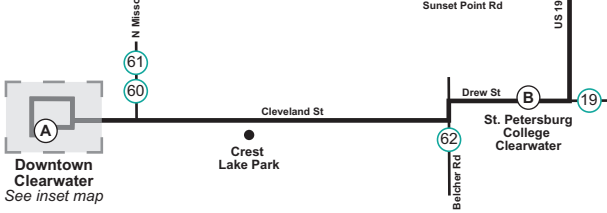

NORTH

Legend

- Timepoint
- Route 76
- Landmark
- Intersecting Street & Bus Route
- Direct Connect Location

Route 76

PARK STREET TERMINAL TO WESTFIELD COUNTRYSIDE MONDAY - FRIDAY

(A)	(B)	(C)	(D)	(E)
Park Street Terminal	St. Petersburg College	On Top of the World East	On Top of the World West	Westfield Countryside
6:30 AM	6:45	—	—	7:03
7:15	7:30	7:44	7:49	7:57
8:15	8:30	8:44	8:49	8:57
9:15	9:30	9:45	9:50	9:59
10:15	10:30	10:45	10:50	10:59
11:15	11:30	11:45	11:50	11:59
12:15 PM	12:30	12:45	12:50	12:59
1:15	1:30	1:45	1:50	1:59
2:15	2:30	2:45	2:50	2:59
3:15	3:30	3:45	3:50	3:59
4:15	4:30	4:45	4:50	4:59
5:15	5:30	5:43	5:48	5:56
6:15	6:30	—	—	6:48

WESTFIELD COUNTRYSIDE TO PARK STREET TERMINAL MONDAY - FRIDAY

(E)	(D)	(C)	(B)	(A)
Westfield Countryside	On Top of the World West	On Top of the World East	St. Petersburg College	Park Street Terminal
5:55 AM	—	—	6:10	6:30
7:05	7:16	7:21	7:30	7:51
8:05	8:16	8:21	8:30	8:51
9:05	9:16	9:21	9:30	9:51
10:05	10:16	10:21	10:30	10:51
11:05	11:16	11:21	11:30	11:51
12:05 PM	12:16	12:21	12:30	12:51
1:05	1:16	1:21	1:30	1:51
2:05	2:16	2:21	2:30	2:51
3:05	3:16	3:21	3:30	3:51
4:05	4:16	4:21	4:30	4:51
5:05	5:16	5:21	5:30	5:50
6:05	6:16	6:21	6:30	6:50

SATURDAY (NO SUNDAY/HOLIDAY SERVICE)

(A)	(B)	(C)	(D)	(E)
Park Street Terminal	St. Petersburg College	On Top of the World East	On Top of the World West	Westfield Countryside
7:15 AM	7:30	7:43	7:49	7:57
8:15	8:30	8:45	8:51	9:00
9:15	9:33	9:48	9:54	10:03
10:15	10:33	10:48	10:54	11:03
11:15	11:33	11:48	11:54	12:03
12:15 PM	12:33	12:48	12:54	1:03
1:15	1:33	1:48	1:54	2:03
2:15	2:33	2:48	2:54	3:03
3:15	3:33	3:48	3:54	4:03
4:15	4:33	4:48	4:54	5:03
5:15	5:30	5:43	5:49	5:57
6:15	6:30	—	—	6:50