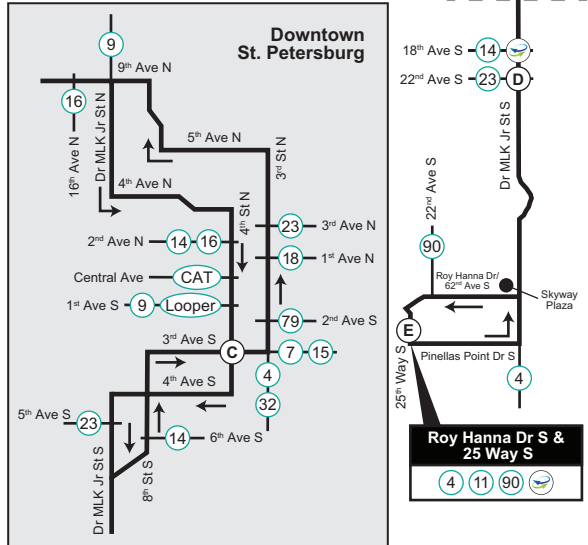

SATURDAY

(A)	(B)	(C)	(D)	(E)	(E)	(D)	(C)	(B)	(A)
Tyrone Square Mall	34 St N & 9 Ave	4 St N & 3 Ave S	MLK & 22 Ave	25 Way S & Roy Hanna Dr S	25 Way S & Roy Hanna Dr S	MLK & 22 Ave	3 St S & 3 Ave S	34 St N & 9 Ave	Tyrone Square Mall
-	-	-	-	-	5:25 AM	5:35	5:45	5:55	6:15
-	-	-	-	-	6:20	6:30	6:40	6:50	7:10
6:20 AM	6:35	6:45	6:55	7:15	7:20	7:30	7:40	7:50	8:10
7:20	7:35	7:45	7:55	8:15	8:20	8:30	8:40	8:50	9:10
8:20	8:35	8:45	8:55	9:15	9:20	9:30	9:40	9:50	10:10
9:20	9:35	9:45	9:55	10:15	10:20	10:30	10:40	10:50	11:10
10:20	10:35	10:45	10:55	11:15	11:20	11:30	11:40	11:50	12:10
11:20	11:35	11:45	11:55	12:15	12:20 PM	12:30	12:40	12:50	1:10
12:20 PM	12:35	12:45	12:55	1:15	1:20	1:30	1:40	1:50	2:10
1:20	1:35	1:45	1:55	2:15	2:20	2:30	2:40	2:50	3:10
2:20	2:35	2:45	2:55	3:15	3:20	3:30	3:40	3:50	4:10
3:20	3:35	3:45	3:55	4:15	4:20	4:30	4:40	4:50	5:10
4:20	4:35	4:45	4:55	5:15	5:20	5:30	5:40	5:50	6:10
5:20	5:35	5:45	5:55	6:15	6:20	6:30	6:40	6:50	7:05
6:20	6:35	6:45	6:55	7:10	-	-	-	-	-

♿ - Wheelchair Service Provided On All Trips

Effective 11-3-21

TIMES SHOWN ARE SCHEDULED BUT MAY VARY DUE TO TRAFFIC CONDITIONS, WEATHER OR UNFORESEEN EVENTS.

Legend

- Timepoint
- Route 20
- Landmark
- Intersecting Street & Bus Route
- ♿ Direct Connect Location