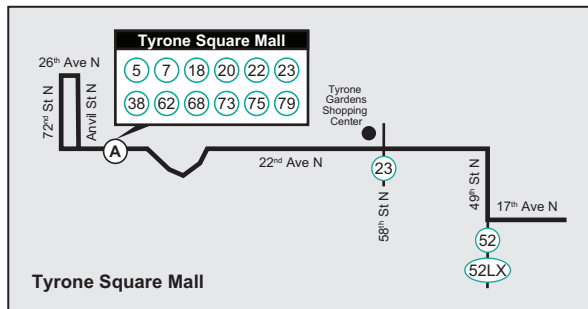

SATURDAY

(A)	(B)	(C)	(D)	(E)	(E)	(D)	(C)	(B)	(A)
Tyrone Square Mall	34 St N & 9 Ave	4 St N & 3 Ave S	MLK & 22 Ave	25 Way S & Roy Hanna Dr S	25 Way S & Roy Hanna Dr S	MLK & 22 Ave	3 St S & 3 Ave S	34 St N & 9 Ave	Tyrone Square Mall
-	-	-	-	-	5:25 AM	5:35	5:45	5:55	6:15
-	-	-	-	-	6:20	6:30	6:40	6:50	7:10
6:20 AM	6:35	6:45	6:55	7:15	7:20	7:30	7:40	7:50	8:10
7:20	7:35	7:45	7:55	8:15	8:20	8:30	8:40	8:50	9:10
8:20	8:35	8:45	8:55	9:15	9:20	9:30	9:40	9:50	10:10
9:20	9:35	9:45	9:55	10:15	10:20	10:30	10:40	10:50	11:10
10:20	10:35	10:45	10:55	11:15	11:20	11:30	11:40	11:50	12:10
11:20	11:35	11:45	11:55	12:15	12:20 PM	12:30	12:40	12:50	1:10
12:20 PM	12:35	12:45	12:55	1:15	1:20	1:30	1:40	1:50	2:10
1:20	1:35	1:45	1:55	2:15	2:20	2:30	2:40	2:50	3:10
2:20	2:35	2:45	2:55	3:15	3:20	3:30	3:40	3:50	4:10
3:20	3:35	3:45	3:55	4:15	4:20	4:30	4:40	4:50	5:10
4:20	4:35	4:45	4:55	5:15	5:20	5:30	5:40	5:50	6:10
5:20	5:35	5:45	5:55	6:15	6:20	6:30	6:40	6:50	7:05
6:20	6:35	6:45	6:55	7:10	-	-	-	-	-

♿ - Wheelchair Service Provided On All Trips

Effective 11-3-21

TIMES SHOWN ARE SCHEDULED BUT MAY VARY DUE TO TRAFFIC CONDITIONS, WEATHER OR UNFORESEEN EVENTS.

Legend

- Timepoint
- Route 20
- Landmark
- Intersecting Street & Bus Route
- ♿ Direct Connect Location