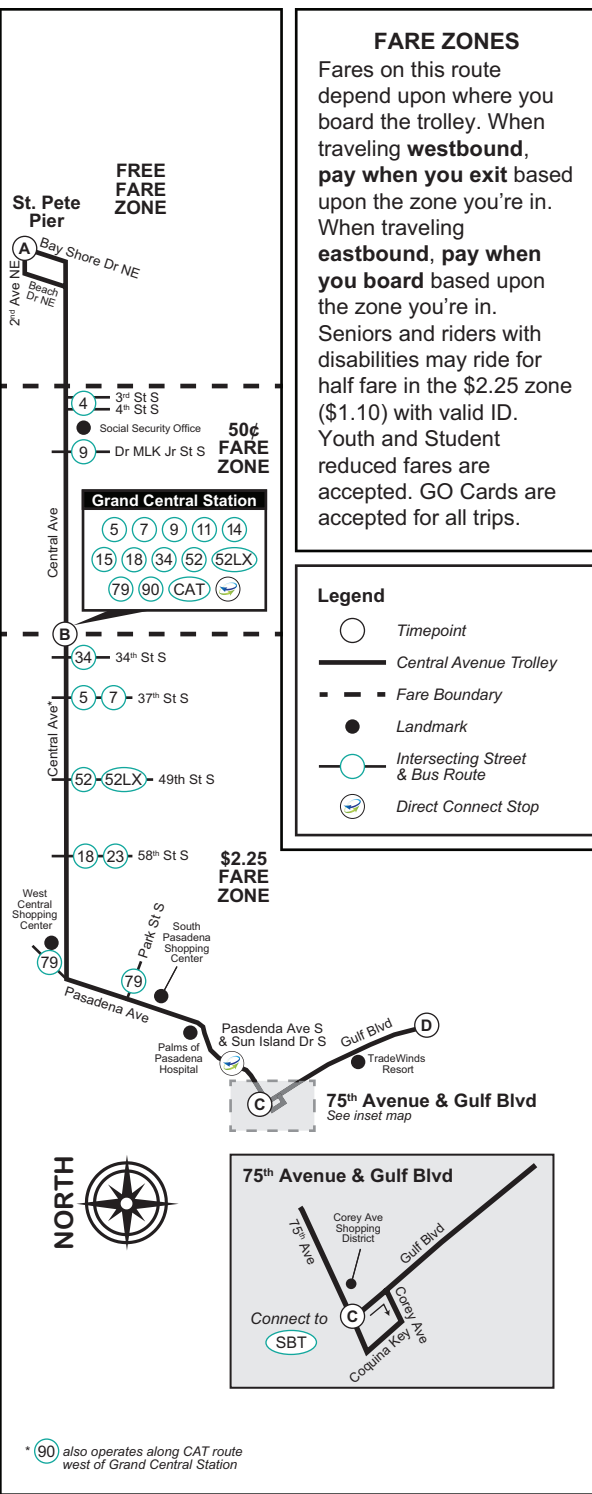

* - These trips run on Friday only. & - Wheelchair Service Provided On All Trips

TIMES SHOWN ARE SCHEDULED BUT MAY VARY DUE TO TRAFFIC CONDITIONS, WEATHER OR UNFORESEEN EVENTS.

Effective 11-3-21

Central Avenue Trolley