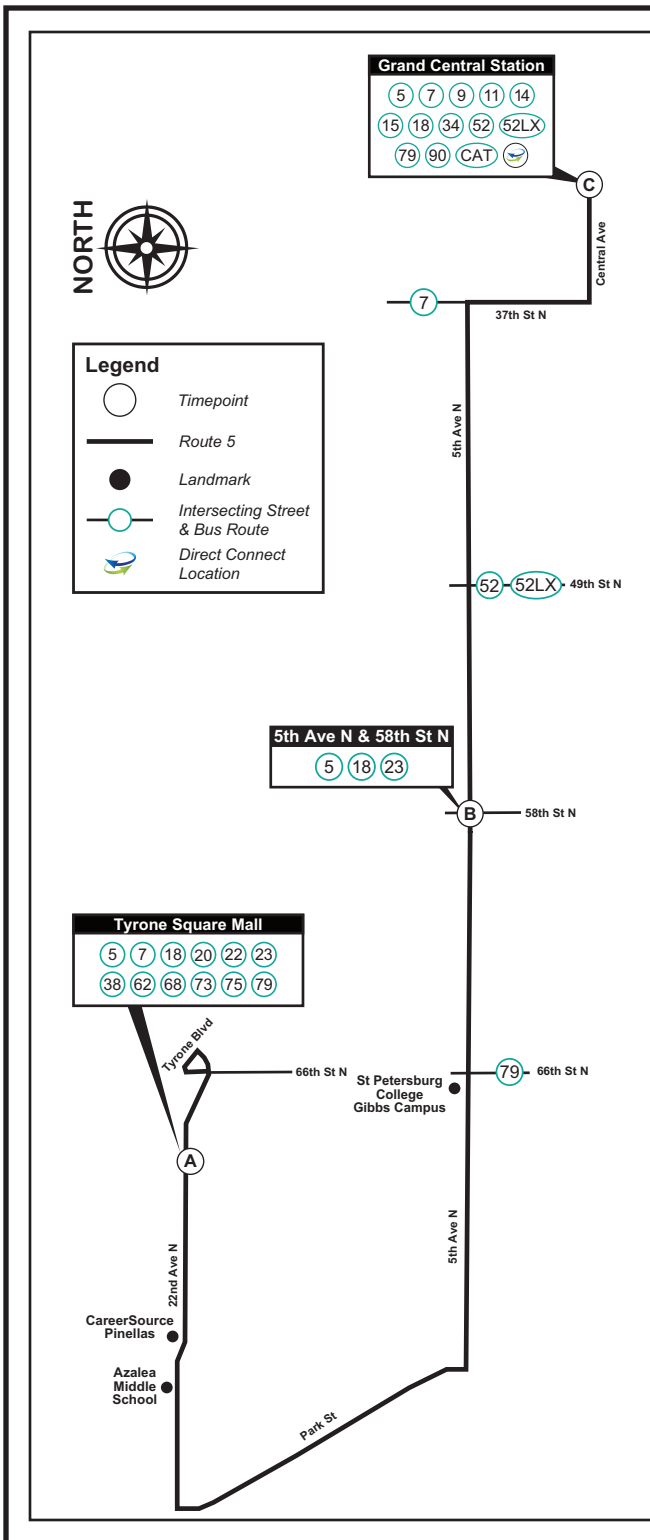

Route 5

TYRONE SQUARE MALL TO GRAND CENTRAL STATION

MONDAY - FRIDAY

Route 5

GRAND CENTRAL STATION TO TYRONE SQUARE MALL

MONDAY - FRIDAY

(A) 22 Ave N at Tyrone Mall	(B) 5 Ave N & 58 St N	(C) Grand Central Station	(C) Grand Central Station	(B) 5 Ave N & 58 St N	(A) 22 Ave N at Tyrone Mall
–	–	–	6:04 AM	6:13	6:28
6:35 AM	6:45	6:55	7:00	7:11	7:26
7:35	7:46	7:56	8:00	8:11	8:26
8:35	8:46	8:56	9:00	9:11	9:26
9:35	9:46	9:56	10:00	10:11	10:26
10:35	10:46	10:56	11:00	11:11	11:26
11:35	11:46	11:56	12:00 PM	12:11	12:26
12:35 PM	12:46	12:56	1:00	1:11	1:26
1:35	1:46	1:56	2:00	2:11	2:26
2:35	2:46	2:56	3:00	3:11	3:26
3:35	3:46	3:56	4:00	4:11	4:26
4:35	4:45	4:55	5:00	5:11	5:26
5:35	5:45	5:55	6:00	6:11	6:26
6:35	6:45	6:55	7:00	7:09	7:19
7:22	7:32	7:42	7:47	7:56	8:06
8:10	8:20	8:30	–	–	–

♿ - Wheelchair Service Provided On All Trips

Effective 10-17-21

TIMES SHOWN ARE SCHEDULED BUT MAY VARY DUE TO TRAFFIC CONDITIONS, WEATHER OR UNFORESEEN EVENTS.

Route 5

TYRONE SQUARE MALL TO GRAND CENTRAL STATION

SUNDAY & HOLIDAYS

Route 5

GRAND CENTRAL STATION TO TYRONE SQUARE MALL

SUNDAY & HOLIDAYS

(A) 22 Ave N at Tyrone Mall	(B) 5 Ave N & 58 St N	(C) Grand Central Station	(C) Grand Central Station	(B) 5 Ave N & 58 St N	(A) 22 Ave N at Tyrone Mall
6:35 AM	6:45	7:00	7:00 AM	7:10	7:30
7:35	7:45	8:00	8:00	8:10	8:35
8:35	8:45	9:00	9:00	9:10	9:35
9:35	9:45	10:00	10:00	10:10	10:35
10:35	10:45	11:00	11:00	11:10	11:35
11:35	11:45	12:00	12:00 PM	12:10	12:35
12:35 PM	12:45	1:00	1:00	1:10	1:35
1:35	1:45	2:00	2:00	2:10	2:35
2:35	2:45	3:00	3:00	3:10	3:35
3:35	3:45	4:00	4:00	4:10	4:35
4:35	4:45	5:00	5:00	5:10	5:35
5:35	5:45	6:00	6:00	6:10	6:35
6:35	6:45	7:00	7:00	7:10	7:25
7:25	7:35	7:50	7:50	8:00	8:10