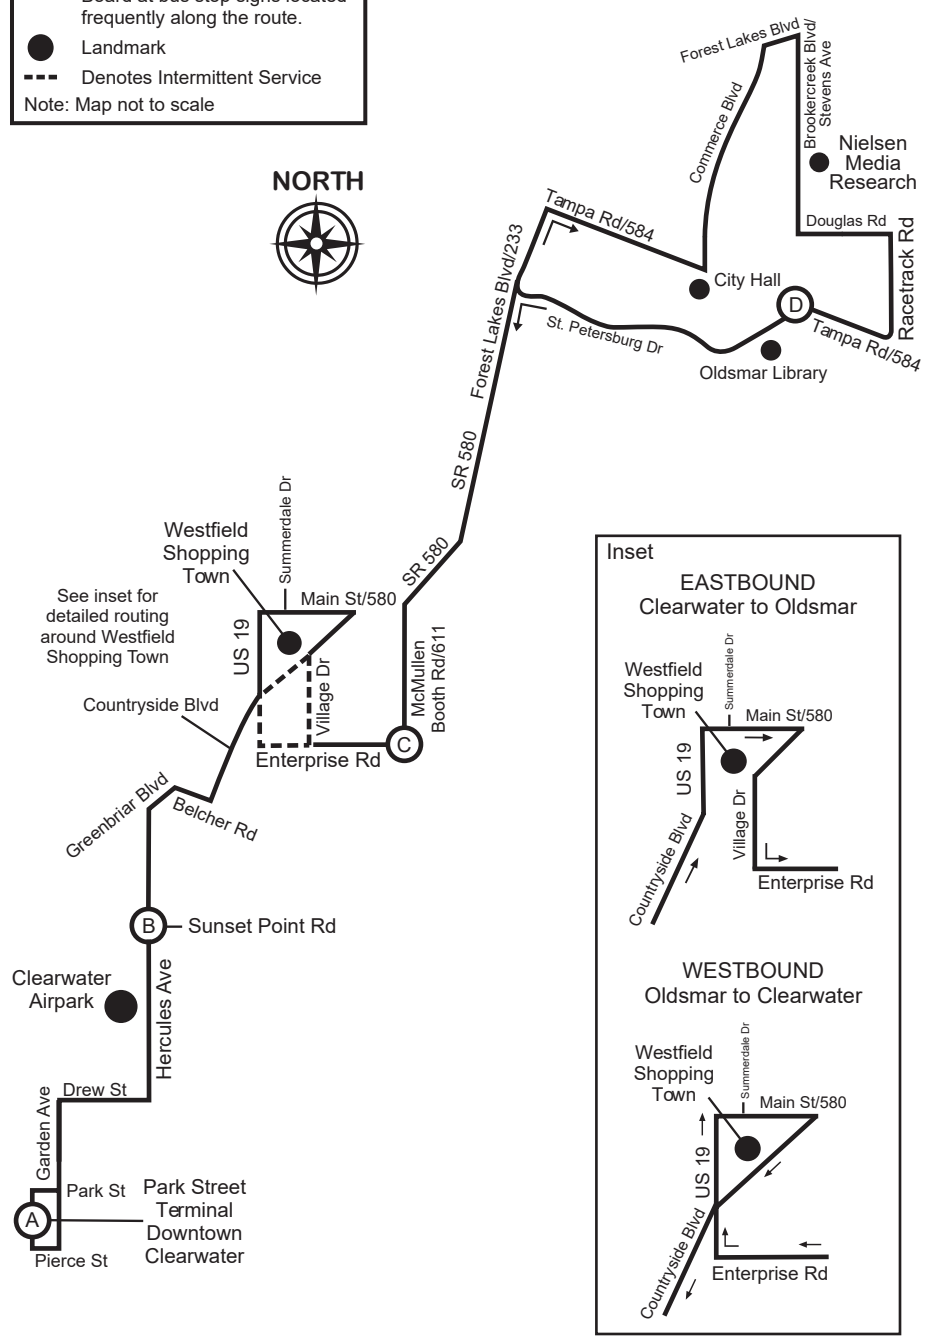

**LEGEND**

- Timepoint; see scheduled times. Board at bus stop signs located frequently along the route.
- Landmark
- Denotes Intermittent Service

Note: Map not to scale

# Route 67

**PARK STREET TERMINAL TO TAMPA RD & ST. PETERSBURG DR**  
MONDAY - FRIDAY

(A)	(B)	(C)	(D)
Park Street Terminal	Hercules Ave & Sunset Point Rd	McMullen Booth Rd & Enterprise Rd	Arrive Tampa Rd & St. Petersburg Dr
6:00 AM	6:14	6:31	7:00
7:00	7:16	7:33	8:00
8:00	8:17	8:34	9:00
9:00	9:15	9:32	10:00
10:00	10:15	10:32	11:00
11:00	11:15	11:32	12:00
12:00 PM	12:15	12:32	1:00
1:00	1:16	1:34	2:00
2:00	2:16	2:34	3:00
3:00	3:13	3:30	3:55
4:00	4:13	4:30	4:55
5:00	5:13	5:30	5:55
6:00	6:15	6:30	6:55

**ST. PETERSBURG DR TO PARK STREET TERMINAL**  
MONDAY - FRIDAY

(D)	(C)	(B)	(A)
Depart Tampa Rd & St. Petersburg Dr	McMullen Booth Rd & Enterprise Rd	Hercules Ave & Sunset Point Rd	Park Street Terminal
7:00 AM	7:12	7:28	7:50
8:00	8:12	8:28	8:50
9:00	9:10	9:28	9:50
10:00	10:10	10:28	10:50
11:00	11:10	11:28	11:50
12:00 PM	12:10	12:29	12:50
1:00	1:10	1:29	1:50
2:00	2:10	2:29	2:50
3:00	3:12	3:33	3:50
4:00	4:10	4:29	4:45
5:00	5:12	5:32	5:50
6:00	6:12	6:32	6:50
-	-	-	-

**SATURDAY**  
(No Sunday/Holiday Service)

(D)	(C)	(B)	(A)
Depart Tampa Rd & St. Petersburg Dr	McMullen Booth Rd & Enterprise Rd	Hercules Ave & Sunset Point Rd	Park Street Terminal
7:00 AM	7:09	7:24	7:45
8:00	8:09	8:26	8:45
9:00	9:10	9:27	9:45
10:00	10:10	10:27	10:45
11:00	11:10	11:28	11:45
12:00 PM	12:10	12:29	12:45
1:00	1:10	1:29	1:45
2:00	2:10	2:29	2:45
3:00	3:10	3:29	3:45
4:00	4:10	4:29	4:45
5:00	5:10	5:29	5:45
6:00	6:10	6:27	6:45
-	-	-	-