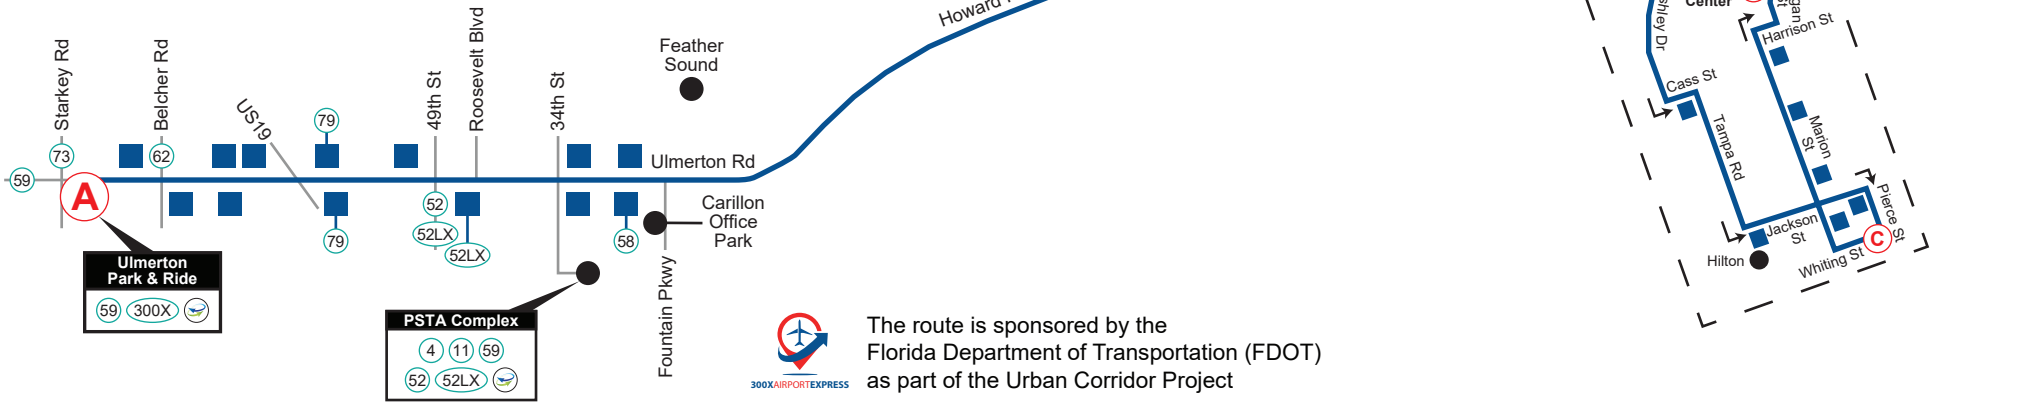

300X AIRPORTEXPRESS

LEGEND

- Timepoint
- Route 300X
- PSTA Route
- Landmark
- 300X Bus Stop
- ↔ Direct Connect Location

ULMERTON PARK & RIDE TO TAMPA INTERNATIONAL AIRPORT AND DOWNTOWN TAMPA

MONDAY - FRIDAY
NO SATURDAY, SUNDAY & HOLIDAY SERVICE

TAMPA INTERNATIONAL AIRPORT AND DOWNTOWN TAMPA TO ULMERTON PARK & RIDE

MONDAY - FRIDAY
NO SATURDAY, SUNDAY & HOLIDAY SERVICE

(A) Ulmerton Park & Ride	(B) Tampa International Airport	(C) Pierce St	(D) Marion Transit Center	(C) Pierce St	(D) Marion Transit Center	(B) Tampa International Airport	(A) Ulmerton Park & Ride
6:10 AM	6:55	7:09	7:14	—	7:42 AM	8:00	8:45
7:07	7:55	8:09	8:14	—	8:42	9:00	9:45
3:17 PM	3:55	4:13	—	4:22 PM	4:42	5:00	5:45
4:17	4:55	5:13	—	5:22	5:42	6:00	6:45

♿ - Wheelchair Service Provided On All Trips

TIMES SHOWN ARE SCHEDULED BUT MAY VARY DUE TO TRAFFIC CONDITIONS, WEATHER OR UNFORESEEN EVENTS.

Effective 10-17-21