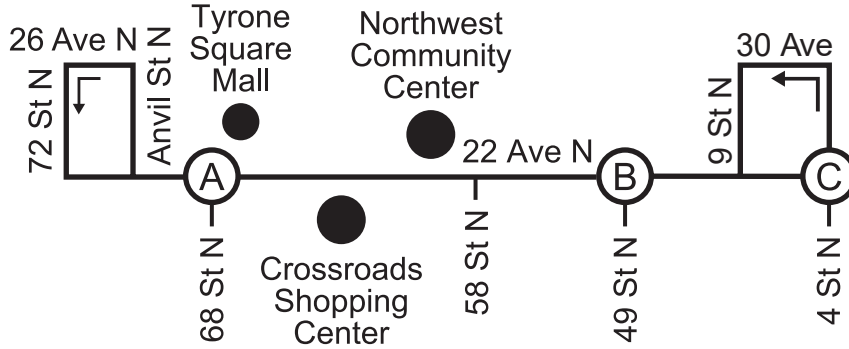

NORTH

○ Timepoint; see scheduled times. Board at bus stop signs located frequently along the route.

● Landmark

NOTE: Map not to scale

Route 22

**TYRONE SQUARE MALL TO
4TH ST N & 22ND AVE N**

MONDAY - SATURDAY
(NO SUNDAY & HOLIDAY SERVICE)

Route 22

**4TH ST N & 22ND AVE N TO
TYRONE SQUARE MALL**

MONDAY - SATURDAY
(NO SUNDAY & HOLIDAY SERVICE)

(A) 22 Ave N & Tyrone Mall	(B) 22 Ave N & 49 St N	(C) 4 St N & 22 Ave N	(C) 4 St N & 22 Ave N	(B) 22 Ave N & 49 St N	(A) 22 Ave N & Tyrone Mall
-	-	-	6:40 AM	6:55	7:10
7:15 AM	7:25	7:40	7:40	7:55	8:10
8:20	8:30	8:45	8:45	9:00	9:15
9:25	9:35	9:50	9:50	10:05	10:20
10:30	10:40	10:55	10:55	11:10	11:25
11:35	11:45	12:00	12:00 PM	12:15	12:30
12:40 PM	12:50	1:05	1:05	1:20	1:35
1:45	1:55	2:10	2:10	2:25	2:40
2:50	3:00	3:15	3:15	3:30	3:45
3:55	4:05	4:20	4:20	4:35	4:50
5:00	5:10	5:25	5:25	5:40	5:55
6:05	6:15	6:30	6:30	6:45	7:00
7:10	7:20	7:35	7:35	7:50	8:05
8:10	8:20	8:35	8:35	8:50	9:05
9:10	9:20	9:35	-	-	-