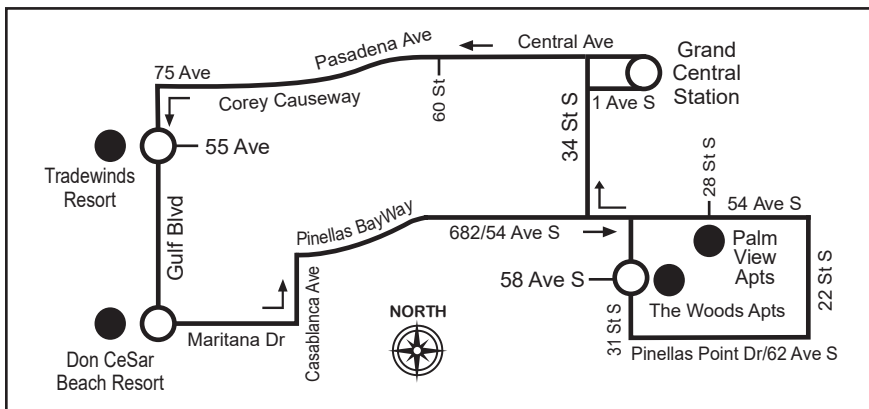

Route 90 COMMUTER SERVICE

GRAND CENTRAL STATION TO ST. PETE BEACH TO GRAND CENTRAL STATION

Serving: Grand Central Station, Palm View Apartments, The Woods Apartments, Don CeSar Beach Resort, Tradewinds Resort, St. Pete Beach, Grand Central Station

MONDAY - SUNDAY

Grand Central Station	31 St S & 58 Ave S	Gulf Blvd & Maritana Dr	Gulf Blvd & 55 Ave	Grand Central Station
7:05 AM	7:25	7:35	7:40	8:05

Route 90 COMMUTER SERVICE

GRAND CENTRAL STATION TO ST. PETE BEACH VIA PINELLAS BAYWAY

Serving: Grand Central Station, Palm View Apartments, The Woods Apartments, Don CeSar Beach Resort, Tradewinds Resort, St. Pete Beach, Grand Central Station

MONDAY - SUNDAY

Grand Central Station	Gulf Blvd & 55 Ave	Tradewinds Loop	Gulf Blvd & 55 Ave	Gulf Blvd & Maritana Dr	31 St S & 58 Ave S	Grand Central Station
8:20 AM	8:40	9:00	9:01	9:05	9:20	9:35

Route 90 COMMUTER SERVICE

GRAND CENTRAL STATION TO ST. PETE BEACH TO GRAND CENTRAL STATION

Serving: Grand Central Station, St. Pete Beach, Tradewinds Resort, Don CeSar Beach Resort, Palm View Apartments, The Woods Apartments, Grand Central Station