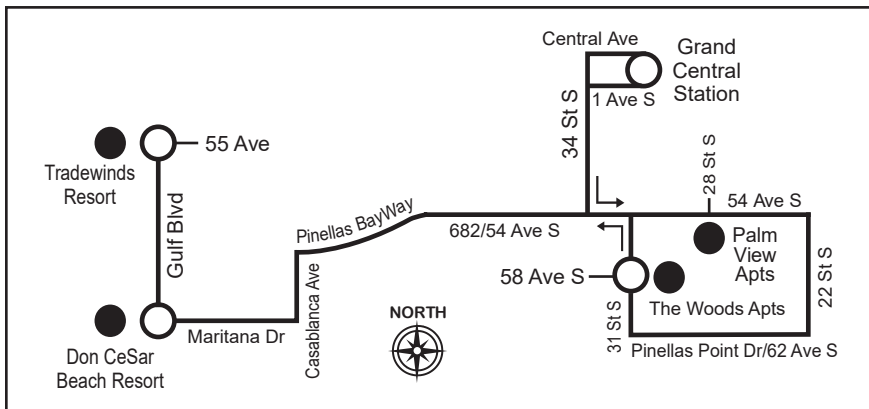

Route 90 COMMUTER SERVICE

GRAND CENTRAL STATION TO ST. PETE BEACH TO GRAND CENTRAL STATION

Serving: Grand Central Station, Palm View Apartments, The Woods Apartments, Don CeSar Beach Resort, Tradewinds Resort, St. Pete Beach, Grand Central Station

MONDAY - SUNDAY

Grand Central Station	31 St S & 58 Ave S	Gulf Blvd & Maritana Dr	Gulf Blvd & 55 Ave	Grand Central Station
7:05 AM	7:25	7:35	7:40	8:05

Route 90 COMMUTER SERVICE

GRAND CENTRAL STATION TO ST. PETE BEACH VIA PINELLAS BAYWAY

Serving: Grand Central Station, Palm View Apartments, The Woods Apartments, Don CeSar Beach Resort, Tradewinds Resort, St. Pete Beach, Grand Central Station

MONDAY - SUNDAY

Grand Central Station	Gulf Blvd & 55 Ave	Tradewinds Loop	Gulf Blvd & 55 Ave	Gulf Blvd & Maritana Dr	31 St S & 58 Ave S	Grand Central Station
8:20 AM	8:40	9:00	9:01	9:05	9:20	9:35

4:20 PM	4:40	4:45	5:00	5:20
5:30	5:50	5:55	6:10	6:30

LEGEND:

- Timepoint; see scheduled times. Board at bus stop signs located frequently throughout route.
- Landmark

♿ - Wheelchair Service Provided On All Trips
 TIMES SHOWN ARE SCHEDULED BUT MAY VARY DUE TO TRAFFIC CONDITIONS, WEATHER OR UNFORESEEN EVENTS.