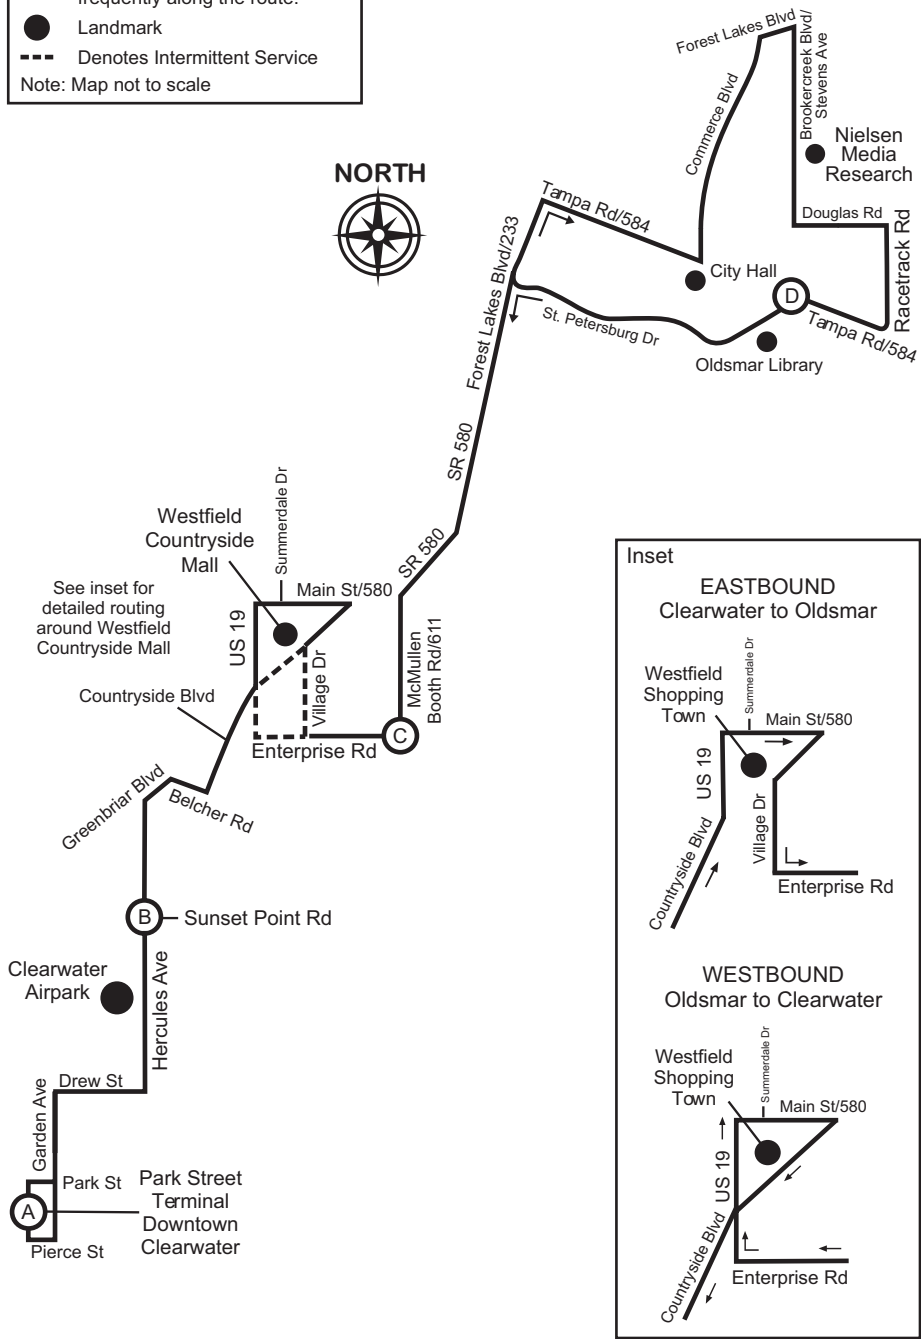

LEGEND

- Timepoint; see scheduled times.
Board at bus stop signs located frequently along the route.
- Landmark
- Denotes Intermittent Service

Note: Map not to scale

Route 67

**PARK STREET TERMINAL TO
TAMPA RD & ST. PETERSBURG DR**
MONDAY - FRIDAY

**TAMPA RD & ST. PETERSBURG DR
TO PARK STREET TERMINAL**
MONDAY - FRIDAY

(A)	(B)	(C)	(D)	(D)	(C)	(B)	(A)
Park Street Terminal	Hercules Ave & Sunset Point Rd	McMullen Booth Rd & Enterprise Rd	Arrive Tampa Rd & St. Petersburg Dr	Depart Tampa Rd & St. Petersburg Dr	McMullen Booth Rd & Enterprise Rd	Hercules Ave & Sunset Point Rd	Park Street Terminal
6:00 AM	6:14	6:31	7:00	7:00 AM	7:12	7:28	7:55
7:00	7:16	7:33	8:00	8:00	8:12	8:28	8:55
8:00	8:17	8:34	9:00	9:00	9:10	9:28	9:50
9:00	9:15	9:32	10:00	10:00	10:10	10:28	10:50
10:00	10:15	10:32	11:00	11:00	11:10	11:28	11:50
11:00	11:15	11:32	12:00	12:00 PM	12:10	12:29	12:50
12:00 PM	12:15	12:32	1:00	1:00	1:10	1:29	1:50
1:00	1:16	1:34	2:00	2:00	2:10	2:29	2:50
2:00	2:16	2:34	3:00	3:00	3:12	3:33	3:50
3:00	3:18	3:37	4:05	4:05	4:17	4:38	4:55
4:00	4:18	4:37	5:05	5:05	5:17	5:37	5:55
5:05	5:23	5:42	6:10	6:10	6:22	6:42	7:00
6:00	6:15	6:30	6:55	—	—	—	—