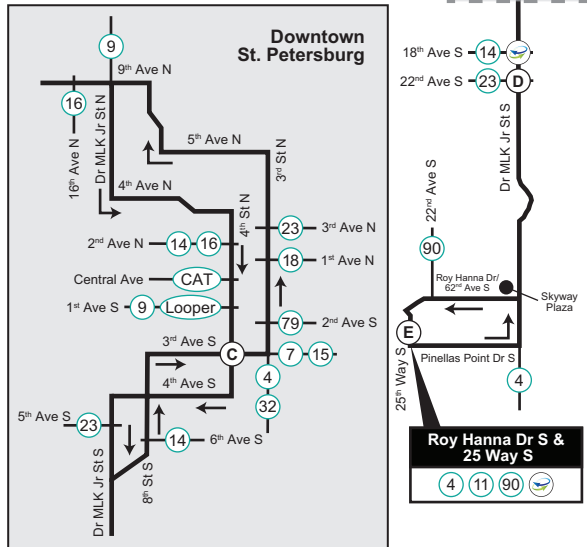

# Route 20

## TYRONE SQUARE MALL TO 25 WAY S & ROY HANNA DR

Serving: Tyrone Square Mall, 9 Ave N, Downtown St. Petersburg, Dr ML King St/9 St S, Skyway Plaza, 25 Way S & Roy Hanna Dr

MONDAY - FRIDAY

**Legend**

- Timepoint
- Route 20
- Landmark
- Intersecting Street & Bus Route
- Direct Connect Location

**NORTH**

(A)	(B)	(C)	(D)	(E)	(E)	(D)	(C)	(B)	(A)
Tyrone Square Mall	34 St N & 9 Ave	4 St N & 3 Ave S	MLK & 22 Ave	25 Way S & Roy Hanna Dr S	25 Way S & Roy Hanna Dr S	MLK & 22 Ave	3 St S & 3 Ave S	34 St N & 9 Ave	Tyrone Square Mall
-	-	-	-	-	5:25 AM	5:36	5:46	5:58	6:25
-	-	-	-	-	6:30	6:41	6:51	7:03	7:30
6:20 AM	6:37	6:52	6:59	7:25	7:30	7:41	7:51	8:03	8:30
7:20	7:37	7:52	7:59	8:25	8:30	8:41	8:51	9:03	9:30
8:20	8:37	8:52	8:59	9:25	9:30	9:41	9:51	10:03	10:30
9:20	9:37	9:52	9:59	10:25	10:30	10:41	10:51	11:03	11:30
10:20	10:37	10:52	10:59	11:25	11:30	11:41	11:51	12:03	12:30
11:20	11:37	11:52	11:59	12:25	12:30 PM	12:41	12:51	1:03	1:30
12:20 PM	12:37	12:52	12:59	1:25	1:30	1:41	1:51	2:03	2:30
1:20	1:37	1:52	1:59	2:25	2:30	2:41	2:51	3:03	3:30
2:20	2:37	2:52	2:59	3:25	3:30	3:41	3:51	4:03	4:30
3:20	3:37	3:52	3:59	4:25	4:30	4:41	4:51	5:03	5:30
4:20	4:37	4:52	4:59	5:25	5:30	5:41	5:51	6:03	6:20
5:20	5:37	5:52	5:59	6:25	6:30	6:41	6:51	7:03	7:20
6:20	6:37	6:52	6:59	7:25	-	-	-	-	-