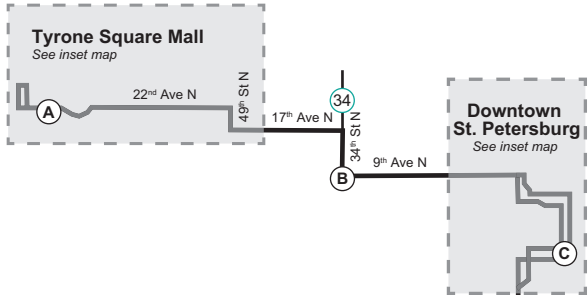

# Route 20

## TYRONE SQUARE MALL TO 25 WAY S & ROY HANNA DR

Serving: Tyrone Square Mall, 9 Ave N, Downtown St. Petersburg, Dr ML King St/9 St S, Skyway Plaza, 25 Way S & Roy Hanna Dr

MONDAY - FRIDAY

**Legend**

- Timepoint
- Route 20
- Landmark
- Intersecting Street & Bus Route
- Direct Connect Location

**NORTH**

(A)	(B)	(C)	(D)	(E)	(E)	(D)	(C)	(B)	(A)
Tyrone Square Mall	34 St N & 9 Ave	4 St N & 3 Ave S	MLK & 22 Ave	25 Way S & Roy Hanna Dr S	25 Way S & Roy Hanna Dr S	MLK & 22 Ave	3 St S & 3 Ave S	34 St N & 9 Ave	Tyrone Square Mall
-	-	-	-	-	5:25 AM	5:36	5:46	5:58	6:25
-	-	-	-	-	6:30	6:41	6:51	7:03	7:30
6:20 AM	6:37	6:52	6:59	7:25	7:30	7:41	7:51	8:03	8:30
7:20	7:37	7:52	7:59	8:25	8:30	8:41	8:51	9:03	9:30
8:20	8:37	8:52	8:59	9:25	9:30	9:41	9:51	10:03	10:30
9:20	9:37	9:52	9:59	10:25	10:30	10:41	10:51	11:03	11:30
10:20	10:37	10:52	10:59	11:25	11:30	11:41	11:51	12:03	12:30
11:20	11:37	11:52	11:59	12:25	12:30 PM	12:41	12:51	1:03	1:30
12:20 PM	12:37	12:52	12:59	1:25	1:30	1:41	1:51	2:03	2:30
1:20	1:37	1:52	1:59	2:25	2:30	2:41	2:51	3:03	3:30
2:20	2:37	2:52	2:59	3:25	3:30	3:41	3:51	4:03	4:30
3:20	3:37	3:52	3:59	4:25	4:30	4:41	4:51	5:03	5:30
4:20	4:37	4:52	4:59	5:25	5:30	5:41	5:51	6:03	6:20
5:20	5:37	5:52	5:59	6:25	6:30	6:41	6:51	7:03	7:20
6:20	6:37	6:52	6:59	7:25	-	-	-	-	-