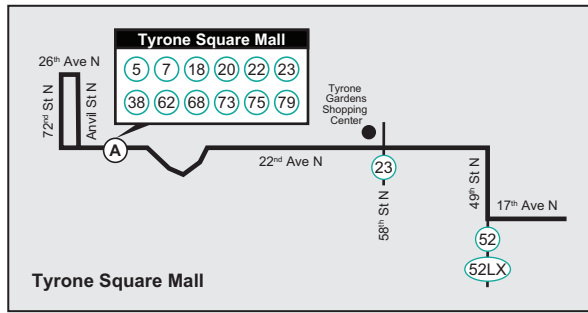

# Route 20

## TYRONE SQUARE MALL TO 25 WAY S & ROY HANNA DR

Serving: Tyrone Square Mall, 9 Ave N, Downtown St. Petersburg, Dr ML King St/9 St S, Skyway Plaza, 25 Way S & Roy Hanna Dr

MONDAY - FRIDAY

**Legend**

- Timepoint
- Route 20
- Landmark
- Intersecting Street & Bus Route
- Direct Connect Location

**NORTH**

(A)	(B)	(C)	(D)	(E)	(E)	(D)	(C)	(B)	(A)
Tyrone Square Mall	34 St N & 9 Ave	4 St N & 3 Ave S	MLK & 22 Ave	25 Way S & Roy Hanna Dr S	25 Way S & Roy Hanna Dr S	MLK & 22 Ave	3 St S & 3 Ave S	34 St N & 9 Ave	Tyrone Square Mall
-	-	-	-	-	5:25 AM	5:36	5:46	5:58	6:25
-	-	-	-	-	6:30	6:41	6:51	7:03	7:30
6:20 AM	6:37	6:52	6:59	7:25	7:30	7:41	7:51	8:03	8:30
7:20	7:37	7:52	7:59	8:25	8:30	8:41	8:51	9:03	9:30
8:20	8:37	8:52	8:59	9:25	9:30	9:41	9:51	10:03	10:30
9:20	9:37	9:52	9:59	10:25	10:30	10:41	10:51	11:03	11:30
10:20	10:37	10:52	10:59	11:25	11:30	11:41	11:51	12:03	12:30
11:20	11:37	11:52	11:59	12:25	12:30 PM	12:41	12:51	1:03	1:30
12:20 PM	12:37	12:52	12:59	1:25	1:30	1:41	1:51	2:03	2:30
1:20	1:37	1:52	1:59	2:25	2:30	2:41	2:51	3:03	3:30
2:20	2:37	2:52	2:59	3:25	3:30	3:41	3:51	4:03	4:30
3:20	3:37	3:52	3:59	4:25	4:30	4:41	4:51	5:03	5:30
4:20	4:37	4:52	4:59	5:25	5:30	5:41	5:51	6:03	6:20
5:20	5:37	5:52	5:59	6:25	6:30	6:41	6:51	7:03	7:20
6:20	6:37	6:52	6:59	7:25	-	-	-	-	-