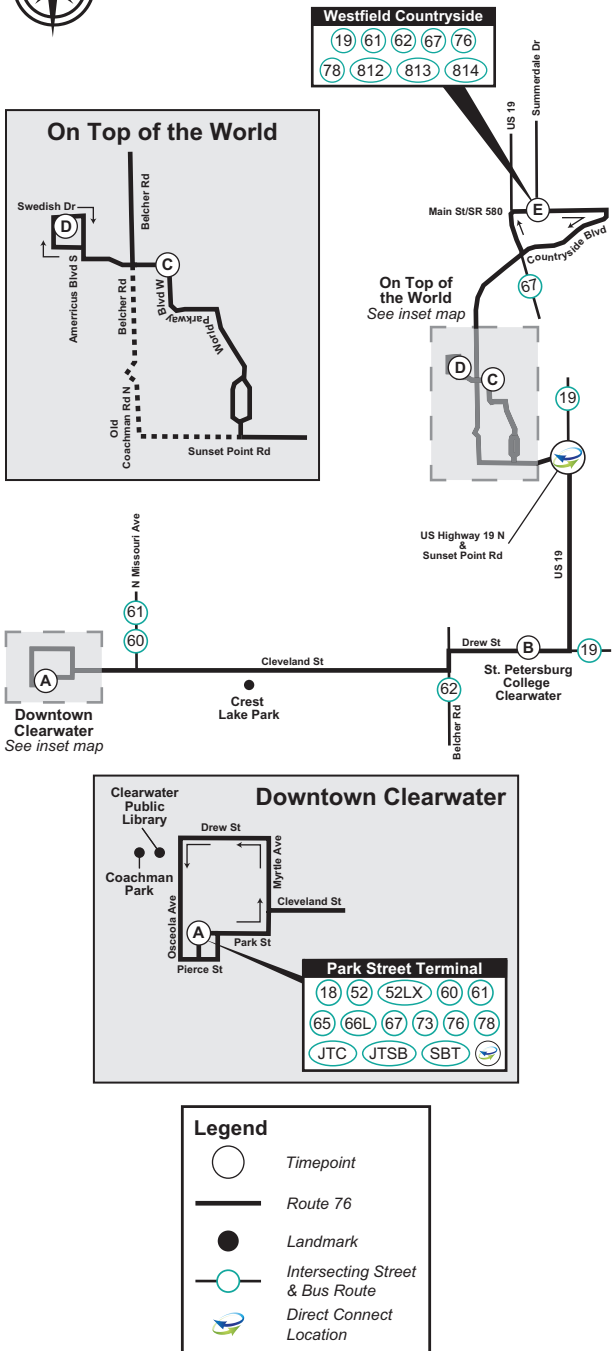

NORTH

# Route 76

## PARK STREET TERMINAL TO WESTFIELD COUNTRYSIDE MONDAY - FRIDAY

(A)	(B)	(C)	(D)	(E)
Park Street Terminal	St. Petersburg College	On Top of the World East	On Top of the World West	Westfield Countryside
—	—	—	—	—
6:30 AM	6:45	—	—	7:05
7:15	7:30	7:49	7:54	8:05
8:15	8:30	8:49	8:54	9:05
9:15	9:30	9:49	9:54	10:05
10:15	10:30	10:49	10:54	11:05
11:15	11:30	11:49	11:54	12:05
12:15 PM	12:30	12:49	12:54	1:05
1:15	1:30	1:49	1:54	2:05
2:15	2:30	2:49	2:54	3:05
3:15	3:30	3:49	3:54	4:05
4:15	4:30	4:49	4:54	5:05
5:15	5:30	5:49	5:54	6:05
6:15	6:30	—	—	6:50

## WESTFIELD COUNTRYSIDE TO PARK STREET TERMINAL MONDAY - FRIDAY

(E)	(D)	(C)	(B)	(A)
Westfield Countryside	On Top of the World West	On Top of the World East	St. Petersburg College	Park Street Terminal
5:55 AM	—	—	6:10	6:30
7:05	7:17	7:22	7:30	8:00
8:05	8:17	8:22	8:30	9:00
9:05	9:17	9:22	9:30	10:00
10:05	10:17	10:22	10:30	11:00
11:05	11:17	11:22	11:30	12:00
12:05 PM	12:17	12:22	12:30	1:00
1:05	1:17	1:22	1:30	2:00
2:05	2:17	2:22	2:30	3:00
3:05	3:17	3:22	3:30	4:00
4:05	4:17	4:22	4:30	5:00
5:05	5:17	5:22	5:30	6:00
6:05	6:17	6:22	6:30	7:00
—	—	—	—	—