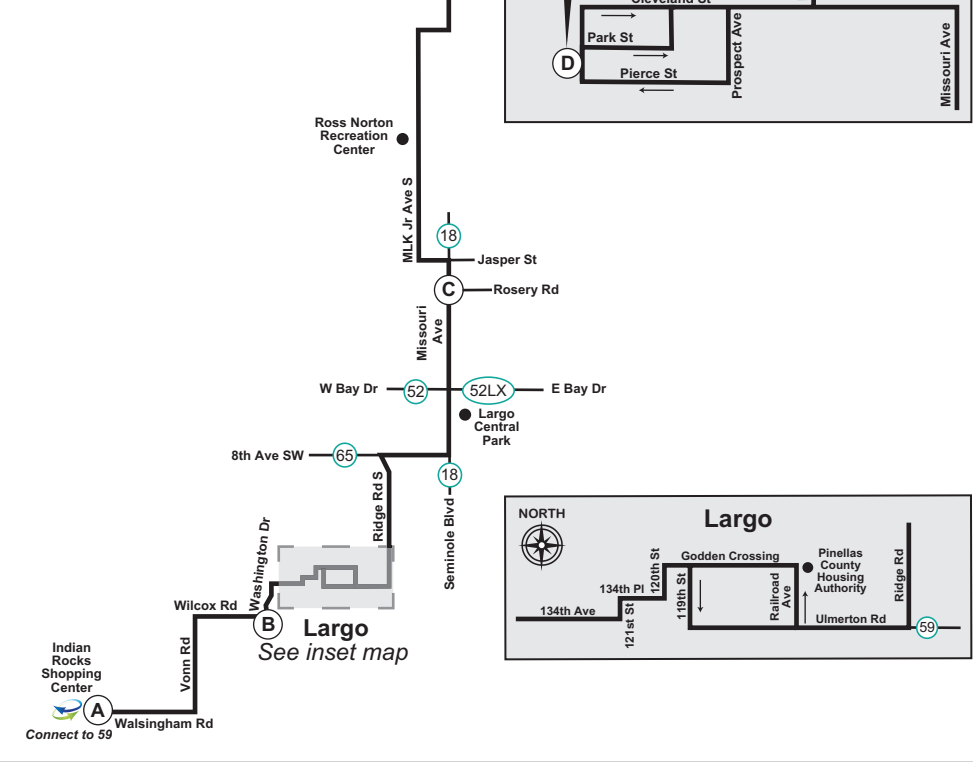

Route 61

INDIAN ROCKS SHOPPING CENTER TO MAIN ST & SUMMERDALE DR MONDAY - FRIDAY

(A) Indian Rocks Shopping Center	(B) Washington Dr & 130 Ave N	(C) Missouri Ave & Rosery Rd	(D) Park Street Terminal	(E) Palm Lake Village	(F) Main St & Summerdale Dr
–	5:25	5:41	6:15	6:40	7:00
–	6:25	6:43	7:20	7:45	8:05
7:00 AM	7:07	7:26	8:05	8:30	8:50
8:00	8:07	8:26	9:05	9:30	9:50
9:00	9:07	9:26	10:05	10:30	10:50
10:00	10:07	10:26	11:05	11:30	11:50
11:00	11:07	11:26	12:05	12:30	12:50
12:00 PM	12:07	12:26	1:05	1:30	1:50
1:00	1:07	1:26	2:05	2:30	2:50
2:00	2:07	2:26	3:05	3:30	3:50
3:00	3:07	3:28	4:10	4:35	4:55
4:00	4:07	4:28	5:10	5:35	5:52
5:00	5:07	5:25	6:00	6:25	6:42
5:50	5:57	6:15	6:50	7:15	7:32
6:45	6:52	7:10	–	–	–

SUNDAY & HOLIDAYS

(A) Indian Rocks Shopping Center	(B) Washington Dr & 130 Ave N	(C) Missouri Ave & Rosery Rd	(D) Park Street Terminal	(E) Palm Lake Village	(F) Main St & Summerdale Dr
7:20 AM	7:27	7:45	8:20	8:35	8:50
8:20	8:27	8:45	9:20	9:35	9:50
9:20	9:27	9:45	10:20	10:35	10:50
10:35	10:42	11:00	11:35	11:50	12:05
11:40	11:47	12:05	12:40	12:55	1:10
12:40 PM	12:47	1:05	1:40	1:55	2:10
2:00	2:07	2:25	3:00	3:15	3:30
3:00	3:07	3:25	4:00	4:15	4:30
4:00	4:07	4:25	5:00	5:15	5:30

Route 61

MAIN ST & SUMMERDALE DR TO INDIAN ROCKS SHOPPING CENTER MONDAY - FRIDAY

(F) Main St & Summerdale Dr	(E) Palm Lake Village	(D) Park Street Terminal	(C) Missouri Ave & Rosery Rd	(B) Washington Dr & 130 Ave N	(A) Indian Rocks Shopping Center
7:00 AM	7:10	8:00	8:15	8:30	8:45
8:05	8:15	9:05	9:20	9:35	9:55
8:50	9:00	9:55	10:10	10:25	10:45
9:50	10:00	10:55	11:10	11:25	11:45
10:50	11:00	11:55	12:10	12:25	12:45
11:50	12:00	12:55	1:10	1:25	1:45
12:50 PM	1:00	1:55	2:10	2:25	2:45
1:50	2:00	2:55	3:10	3:25	3:45
2:50	3:00	3:55	4:10	4:25	4:45
3:50	4:00	4:55	5:10	5:25	5:45
4:55	5:05	6:00	6:15	6:25	6:35
5:52	6:02	6:47	6:57	7:07	7:17
6:42	6:49	7:24	7:34	7:44	7:54
7:32	7:39	8:12	8:22	8:32	–
–	–	–	–	–	–