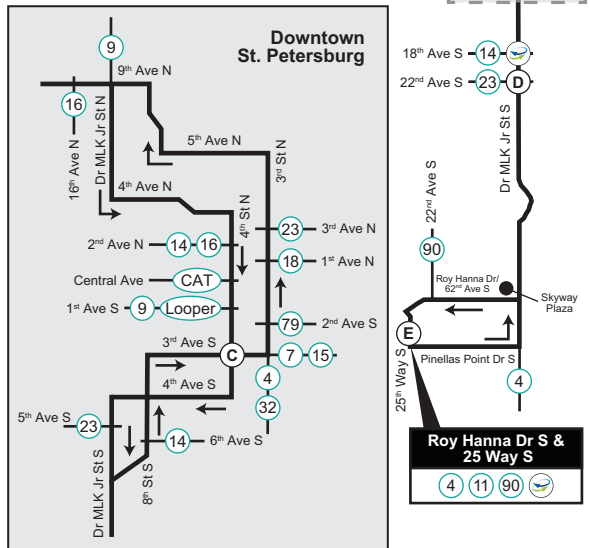

Route 20

TYRONE SQUARE MALL TO 25 WAY S & ROY HANNA DR

Serving: Tyrone Square Mall, 9 Ave N, Downtown St. Petersburg, Dr ML King St/9 St S, Skyway Plaza, 25 Way S & Roy Hanna Dr

MONDAY - FRIDAY

Legend

- Timepoint
- Route 20
- Landmark
- Intersecting Street & Bus Route
- Direct Connect Location

(A)	(B)	(C)	(D)	(E)	(E)	(D)	(C)	(B)	(A)
Tyrone Square Mall	34 St N & 9 Ave	4 St N & 3 Ave S	MLK & 22 Ave	25 Way S & Roy Hanna Dr S	25 Way S & Roy Hanna Dr S	MLK & 22 Ave	3 St S & 3 Ave S	34 St N & 9 Ave	Tyrone Square Mall
-	-	-	-	-	5:25 AM	5:36	5:46	5:58	6:25
-	-	-	-	-	6:30	6:41	6:51	7:03	7:30
6:20 AM	6:37	6:52	6:59	7:25	7:30	7:41	7:51	8:03	8:30
7:20	7:37	7:52	7:59	8:25	8:30	8:41	8:51	9:03	9:30
8:20	8:37	8:52	8:59	9:25	9:30	9:41	9:51	10:03	10:30
9:20	9:37	9:52	9:59	10:25	10:30	10:41	10:51	11:03	11:30
10:20	10:37	10:52	10:59	11:25	11:30	11:41	11:51	12:03	12:30
11:20	11:37	11:52	11:59	12:25	12:30 PM	12:41	12:51	1:03	1:30
12:20 PM	12:37	12:52	12:59	1:25	1:30	1:41	1:51	2:03	2:30
1:20	1:37	1:52	1:59	2:25	2:30	2:41	2:51	3:03	3:30
2:20	2:37	2:52	2:59	3:25	3:30	3:41	3:51	4:03	4:30
3:20	3:37	3:52	3:59	4:25	4:30	4:41	4:51	5:03	5:30
4:20	4:37	4:52	4:59	5:25	5:30	5:41	5:51	6:03	6:20
5:20	5:37	5:52	5:59	6:25	6:30	6:41	6:51	7:03	7:20
6:20	6:37	6:52	6:59	7:25	-	-	-	-	-