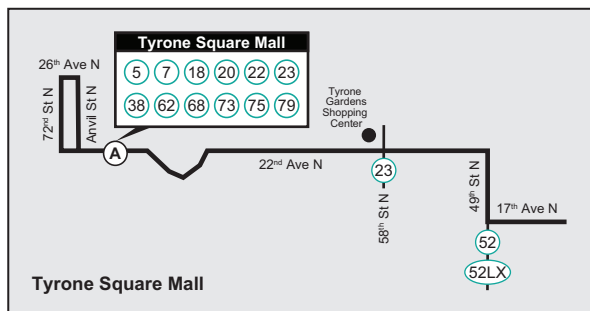

Route 20

TYRONE SQUARE MALL TO 25 WAY S & ROY HANNA DR

Serving: Tyrone Square Mall, 9 Ave N, Downtown St. Petersburg, Dr ML King St/9 St S, Skyway Plaza, 25 Way S & Roy Hanna Dr

MONDAY - FRIDAY

Legend

- Timepoint
- Route 20
- Landmark
- Intersecting Street & Bus Route
- Direct Connect Location

(A)	(B)	(C)	(D)	(E)	(E)	(D)	(C)	(B)	(A)
Tyrone Square Mall	34 St N & 9 Ave	4 St N & 3 Ave S	MLK & 22 Ave	25 Way S & Roy Hanna Dr S	25 Way S & Roy Hanna Dr S	MLK & 22 Ave	3 St S & 3 Ave S	34 St N & 9 Ave	Tyrone Square Mall
-	-	-	-	-	5:25 AM	5:36	5:46	5:58	6:25
-	-	-	-	-	6:30	6:41	6:51	7:03	7:30
6:20 AM	6:37	6:52	6:59	7:25	7:30	7:41	7:51	8:03	8:30
7:20	7:37	7:52	7:59	8:25	8:30	8:41	8:51	9:03	9:30
8:20	8:37	8:52	8:59	9:25	9:30	9:41	9:51	10:03	10:30
9:20	9:37	9:52	9:59	10:25	10:30	10:41	10:51	11:03	11:30
10:20	10:37	10:52	10:59	11:25	11:30	11:41	11:51	12:03	12:30
11:20	11:37	11:52	11:59	12:25	12:30 PM	12:41	12:51	1:03	1:30
12:20 PM	12:37	12:52	12:59	1:25	1:30	1:41	1:51	2:03	2:30
1:20	1:37	1:52	1:59	2:25	2:30	2:41	2:51	3:03	3:30
2:20	2:37	2:52	2:59	3:25	3:30	3:41	3:51	4:03	4:30
3:20	3:37	3:52	3:59	4:25	4:30	4:41	4:51	5:03	5:30
4:20	4:37	4:52	4:59	5:25	5:30	5:41	5:51	6:03	6:20
5:20	5:37	5:52	5:59	6:25	6:30	6:41	6:51	7:03	7:20
6:20	6:37	6:52	6:59	7:25	-	-	-	-	-