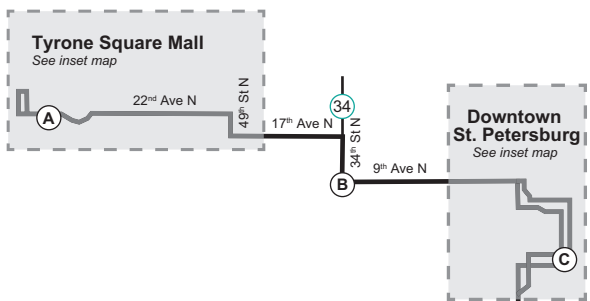

Route 20

TYRONE SQUARE MALL TO 25 WAY S & ROY HANNA DR

Serving: Tyrone Square Mall, 9 Ave N, Downtown St. Petersburg, Dr ML King St/9 St S, Skyway Plaza, 25 Way S & Roy Hanna Dr

MONDAY - FRIDAY

Legend

- Timepoint
- Route 20
- Landmark
- Intersecting Street & Bus Route
- Direct Connect Location

(A)	(B)	(C)	(D)	(E)	(E)	(D)	(C)	(B)	(A)
Tyrone Square Mall	34 St N & 9 Ave	4 St N & 3 Ave S	MLK & 22 Ave	25 Way S & Roy Hanna Dr S	25 Way S & Roy Hanna Dr S	MLK & 22 Ave	3 St S & 3 Ave S	34 St N & 9 Ave	Tyrone Square Mall
-	-	-	-	-	5:25 AM	5:36	5:46	5:58	6:25
-	-	-	-	-	6:30	6:41	6:51	7:03	7:30
6:20 AM	6:37	6:52	6:59	7:25	7:30	7:41	7:51	8:03	8:30
7:20	7:37	7:52	7:59	8:25	8:30	8:41	8:51	9:03	9:30
8:20	8:37	8:52	8:59	9:25	9:30	9:41	9:51	10:03	10:30
9:20	9:37	9:52	9:59	10:25	10:30	10:41	10:51	11:03	11:30
10:20	10:37	10:52	10:59	11:25	11:30	11:41	11:51	12:03	12:30
11:20	11:37	11:52	11:59	12:25	12:30 PM	12:41	12:51	1:03	1:30
12:20 PM	12:37	12:52	12:59	1:25	1:30	1:41	1:51	2:03	2:30
1:20	1:37	1:52	1:59	2:25	2:30	2:41	2:51	3:03	3:30
2:20	2:37	2:52	2:59	3:25	3:30	3:41	3:51	4:03	4:30
3:20	3:37	3:52	3:59	4:25	4:30	4:41	4:51	5:03	5:30
4:20	4:37	4:52	4:59	5:25	5:30	5:41	5:51	6:03	6:20
5:20	5:37	5:52	5:59	6:25	6:30	6:41	6:51	7:03	7:20
6:20	6:37	6:52	6:59	7:25	-	-	-	-	-