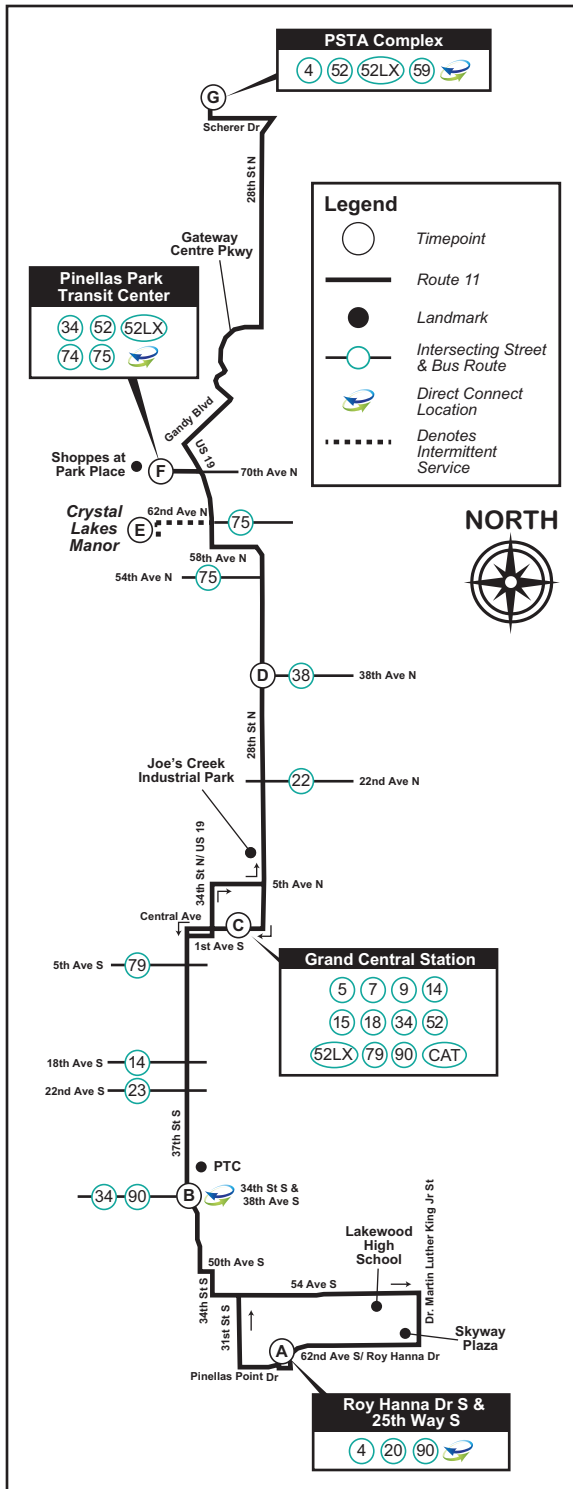

PSTA FACILITY 34 ST and PINELLAS PARK TRANSIT CENTER TO 25 WAY S & ROY HANNA DR

MONDAY - FRIDAY

(G) PSTA Facility 34 St N	(F) Pinellas Park Transit Center	(E) Crystal Lakes Manor	(D) 28 St N & 38 Ave N	(C) Grand Central Station	(B) 37 St S & 38 Ave S	(A) 25 Way S & Roy Hanna Dr
–	–	–	–	5:47	5:58	6:16
–	–	–	6:59	7:18	7:29	7:47
7:28 AM	7:46	–	7:59	8:18	8:29	8:47
8:19	8:37	8:45	8:59	9:18	9:29	9:47
9:28	9:46	–	9:59	10:18	10:29	10:47
10:19	10:37	10:45	10:59	11:18	11:29	11:47
11:26	11:44	–	11:58	12:18	12:30	12:50
12:16 PM	12:36	12:44	12:58	1:18	1:30	1:50
1:23	1:43	–	1:58	2:18	2:30	2:50
2:16	2:36	2:44	2:58	3:18	3:30	3:50
3:23	3:43	–	3:58	4:18	4:30	4:49
4:17	4:37	4:45	4:59	5:18	5:29	5:48
5:25	5:44	–	5:59	6:18	6:29	6:48
6:18	6:37	6:45	6:59	7:18	7:29	7:48

♿ - Wheelchair service provided on all trips

Effective 2-7-21

TIMES SHOWN ARE SCHEDULED BUT MAY VARY DUE TO TRAFFIC CONDITIONS, WEATHER OR UNFORESEEN EVENTS.