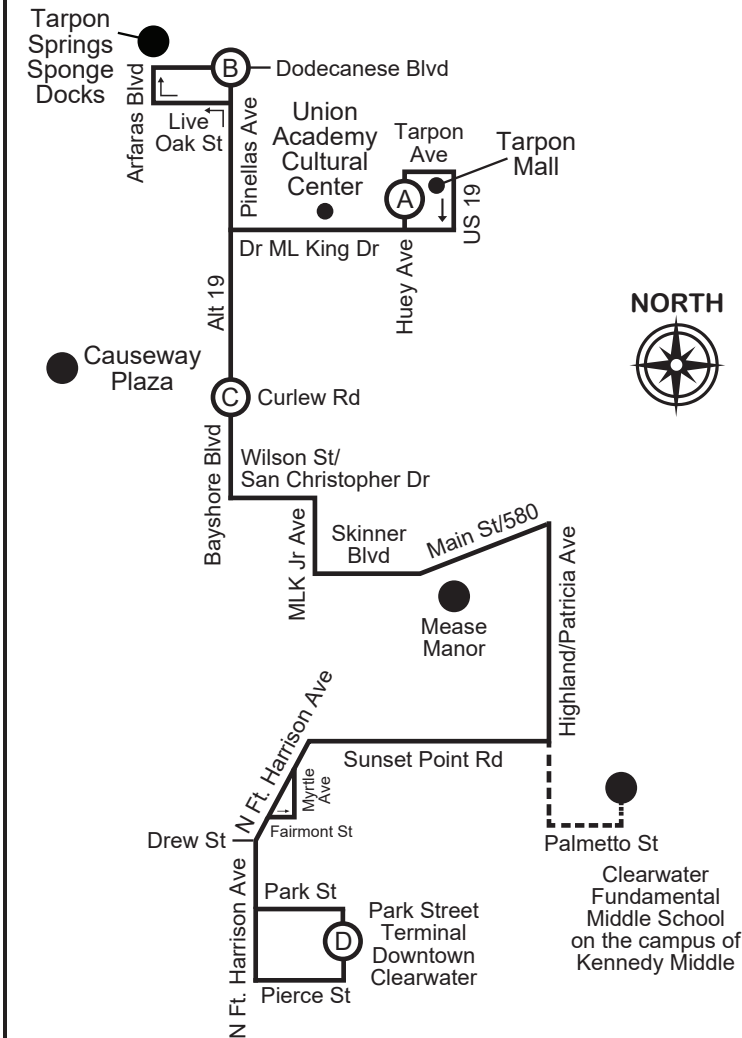

Route 66 Limited Stop (66L)

TARPON SPRINGS TO PARK STREET TERMINAL

MONDAY - FRIDAY

(No Saturday, Sunday/Holiday Service)

(A)	(B)	(C)	(D)
Huey Ave & Tarpon Ave	Pinellas Ave & Dodecanese Blvd	Alt 19 & Curlew Rd	Clearwater Fundamental Middle School
7:10 #	–	7:30 #	7:55 #
7:10	–	7:30	7:55 #

PARK STREET TERMINAL TO TARPON SPRINGS

MONDAY - FRIDAY

(No Saturday, Sunday/Holiday Service)

(D)	(C)	(B)	(A)
Park Street Terminal	Clearwater Fundamental Middle School	Alt 19 & Curlew Rd	Pinellas Ave & Dodecanese Blvd
2:35 #	2:55 #	3:15 #	–
2:35	2:55 #	3:15	–

- These trips serve Clearwater Fundamental Middle School at 7:55 AM and 2:55 PM when school is in session ONLY.

Effective 9-13-20

* - Bus turns around and returns to Park Street Terminal traveling north to Tarpon Springs.

TIMES SHOWN ARE SCHEDULED BUT MAY VARY DUE TO TRAFFIC CONDITIONS, WEATHER OR UNFORESEEN EVENTS.

LEGEND

- Timepoint; see scheduled times. Board at bus stop signs located frequently along the route.
 - Landmark
 - Denotes Intermittent Service
- Note: Map not to scale