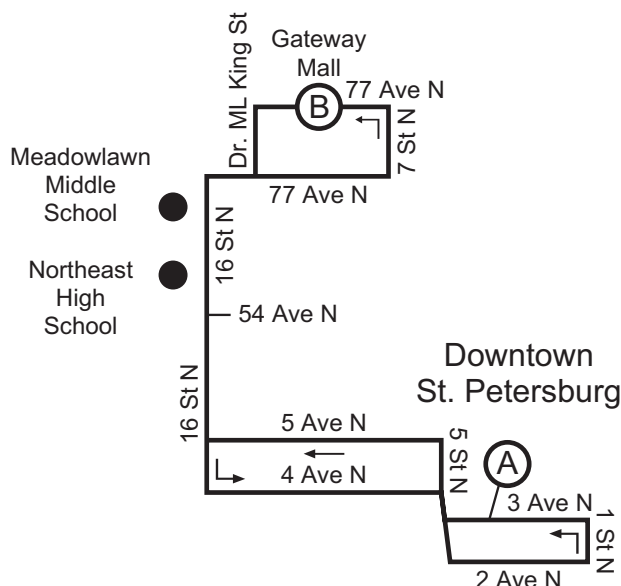

LEGEND

○ Timepoint; see scheduled times.
Board at bus stop signs located frequently along the route.

● Landmark

Note: Map not to scale

Route 16

DOWNTOWN ST. PETERSBURG TO GATEWAY MALL

MONDAY - FRIDAY

SATURDAY

(A) 3 Ave N & 4 St N	(B) Gateway Mall	(B) Gateway Mall	(A) 3 Ave N & 4 St N
6:15 AM	6:40	7:00 AM	7:30
7:20	7:45	8:00	8:35
8:20	8:45	9:00	9:35
9:20	9:45	10:00	10:35
10:20	10:45	11:00	11:35
11:20	11:45	12:00 PM	12:35
12:20 PM	12:45	1:00	1:35
1:20	1:45	2:00	2:35
2:20	2:45	3:00	3:35
3:20	3:45	4:00	4:35
4:20	4:45	5:00	5:35
5:20	5:45	6:00	6:35
6:20	6:45	6:50	7:20

(A) 3 Ave N & 4 St N	(B) Gateway Mall	(B) Gateway Mall	(A) 3 Ave N & 4 St N
6:20 AM	6:45	6:45 AM	7:10
7:15	7:40	7:50	8:20
8:25	8:50	8:55	9:25
9:30	9:55	10:00	10:30
10:35	11:00	11:05	11:35
11:40	12:05	12:10 PM	12:40
12:45 PM	1:10	1:15	1:45
1:50	2:15	2:20	2:50
2:55	3:20	3:25	3:55
4:00	4:25	4:30	5:00
5:05	5:30	5:35	6:05
6:10	6:35	6:40	7:10

♿ - Wheelchair Service Provided On All Trips Effective 9-13-20

SUNDAY & HOLIDAYS

(A) 3 Ave N & 4 St N	(B) Gateway Mall	(B) Gateway Mall	(A) 3 Ave N & 4 St N
8:15 AM	8:40	8:50	9:20
9:20	9:45	9:55	10:25
10:25	10:50	11:00	11:30
11:30	11:55	12:05	12:35
12:35 PM	1:00	1:10	1:40
1:40	2:05	2:15	2:45
2:45	3:10	3:20	3:50
3:50	4:15	4:25	4:55
4:55	5:20	5:30	6:00
6:00	6:25	6:35	7:00