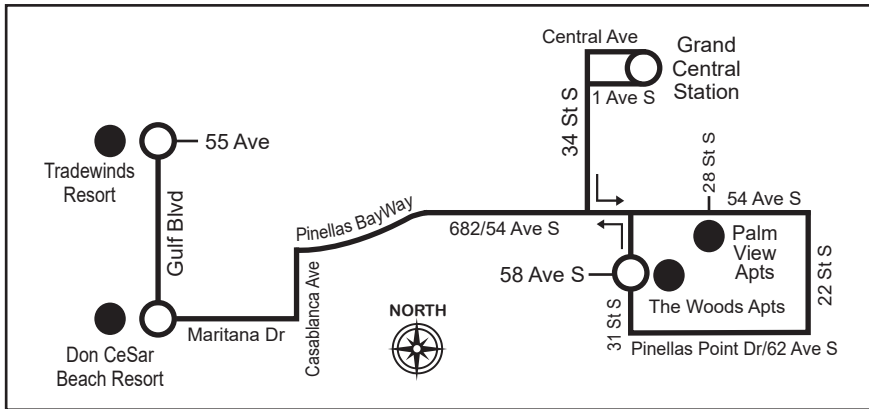

### GRAND CENTRAL STATION TO ST. PETE BEACH TO GRAND CENTRAL STATION

Serving: Grand Central Station, Palm View Apartments,  
The Woods Apartments, Don CeSar Beach Resort,  
Tradewinds Resort, St. Pete Beach, Grand Central Station

MONDAY - SUNDAY

Grand Central Station	31 St S & 58 Ave S	Gulf Blvd & Maritana Dr	Gulf Blvd & 55 Ave	Grand Central Station
7:05 AM	7:25	7:35	7:40	8:05

Grand Central Station	31 St S & 58 Ave S	Gulf Blvd & Maritana Dr	Gulf Blvd & 55 Ave	Gulf Blvd & 55 Ave	Gulf Blvd & Maritana Dr	31 St S & 58 Ave S	Grand Central Station
8:20 AM	8:40	8:50	8:55	9:00	9:05	9:20	9:35

MONDAY - SUNDAY

Grand Central Station	Gulf Blvd & 55 Ave	Gulf Blvd & Maritana Dr	31 St S & 58 Ave S	Grand Central Station
4:20 PM	4:40	4:45	5:00	5:20
5:30	5:50	5:55	6:10	6:30

**LEGEND:**  
 ○ : Timepoint; see scheduled times. Board at bus stop signs located frequently throughout route.  
 ● : Landmark