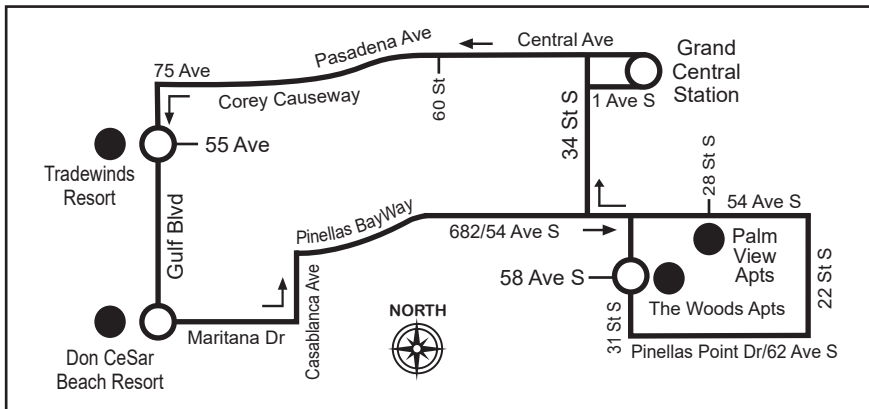

### GRAND CENTRAL STATION TO ST. PETE BEACH TO GRAND CENTRAL STATION

Serving: Grand Central Station, Palm View Apartments,  
The Woods Apartments, Don CeSar Beach Resort,  
Tradewinds Resort, St. Pete Beach, Grand Central Station

MONDAY - SUNDAY

Grand Central Station	31 St S & 58 Ave S	Gulf Blvd & Maritana Dr	Gulf Blvd & 55 Ave	Grand Central Station
7:05 AM	7:25	7:35	7:40	8:05

## Route 90 **COMMUTER SERVICE**

Grand Central Station	31 St S & 58 Ave S	Gulf Blvd & Maritana Dr	Gulf Blvd & 55 Ave	Gulf Blvd & 55 Ave	Gulf Blvd & Maritana Dr	31 St S & 58 Ave S	Grand Central Station
8:20 AM	8:40	8:50	8:55	9:00	9:05	9:20	9:35