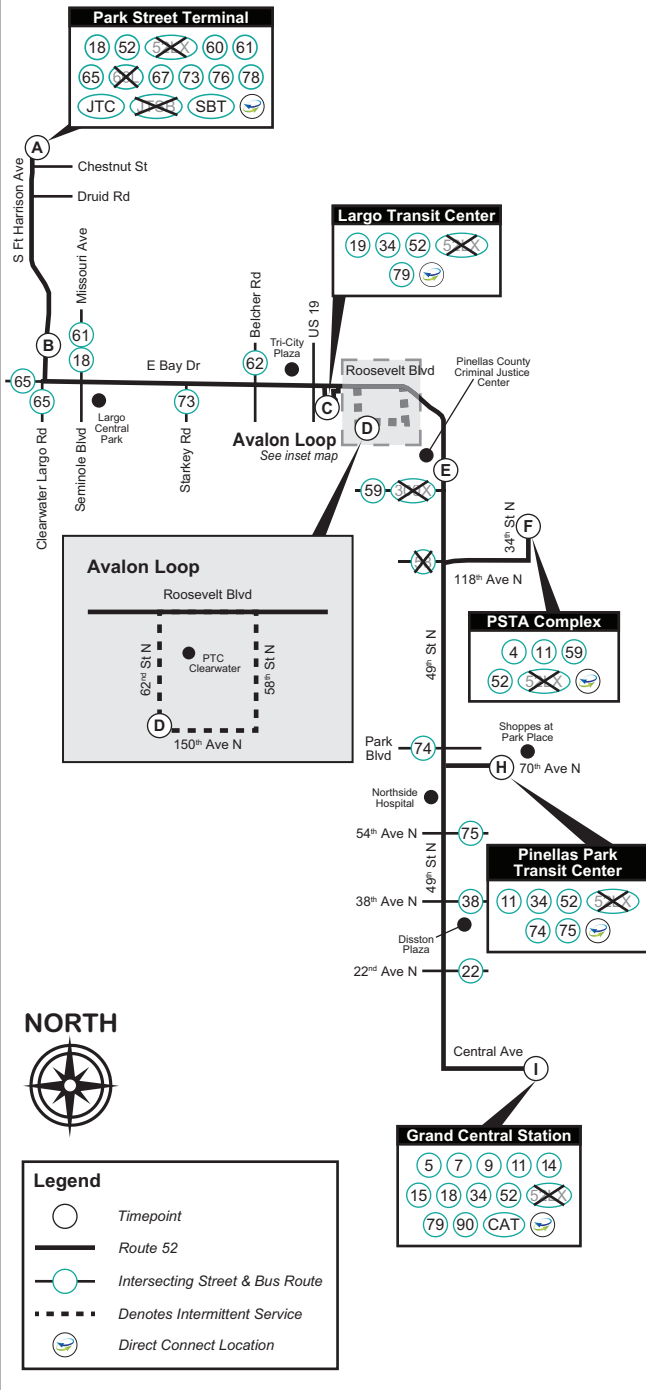

Route 52

DOWNTOWN CLEARWATER TO GRAND CENTRAL STATION

MONDAY - FRIDAY

(A)	(B)	(C)	(D)	(E)	(F)	(H)	(I)
Depart Park Street Terminal	Clearwater Largo Rd & Rosery Rd	Largo Transit Center	Avalon Loop	49 St N & 140 Ave	PSTA Facility 34th St	Pinellas Park Transit Center	Arrive Grand Central Station
5:45 AM	5:54	6:16	6:20	6:27	6:40	7:03	7:28
6:45	6:54	7:16	7:20	7:27	7:40	8:03	8:28
7:12	7:21	7:46	7:50	7:57	8:10	8:33	8:58
7:42	7:51	8:16	8:20	8:27	8:40	9:03	9:28
8:12	8:21	8:46	8:50	8:57	9:10	9:33	9:58
8:42	8:51	9:16	9:20	9:27	9:40	10:03	10:28
9:12	9:21	9:46	9:50	9:57	10:10	10:33	10:58
9:42	9:51	10:16	10:20	10:27	10:40	11:03	11:28
10:12	10:21	10:46	10:50	10:57	11:10	11:33	11:58
10:40	10:49	11:14	—	11:23	11:40	12:03	12:28
11:08	11:19	11:44	—	11:53	12:10	12:33	12:58
11:38	11:49	12:14	—	12:23	12:40	1:03	1:28
12:08 PM	12:19	12:44	—	12:53	1:10	1:33	1:58
12:38	12:49	1:14	—	1:23	1:40	2:03	2:28
1:08	1:19	1:44	—	1:53	2:10	2:33	2:58
1:38	1:49	2:14	—	2:23	2:40	3:03	3:28
2:08	2:19	2:44	—	2:53	3:10	3:33	3:58
2:38	2:49	3:14	—	3:23	3:40	4:03	4:28
3:08	3:19	3:44	—	3:53	4:10	4:33	4:58
3:41	3:52	4:17	—	4:26	4:40	5:03	5:28
4:11	4:22	4:47	—	4:56	5:10	5:33	5:58
4:41	4:52	5:17	—	5:26	5:40	6:03	6:28
5:11	5:22	5:47	—	5:56	6:10	6:33	6:58
5:41	5:52	6:17	—	6:26	6:40	7:03	7:25
6:11	6:22	6:47	—	6:56	7:10	7:33	7:55
6:41	6:52	7:17	—	7:26	7:40	8:03	8:25
7:11	7:22	7:47	—	7:56	8:10	8:33	8:55
7:41	7:52	8:17	—	8:26	8:40	9:03	9:25

🚻 - Wheelchair Service Provided On All Trips

Effective 3-29-20

TIMES SHOWN ARE SCHEDULED BUT MAY VARY DUE TO TRAFFIC CONDITIONS, WEATHER OR UNFORESEEN EVENTS.

Route 52

GRAND CENTRAL STATION TO DOWNTOWN CLEARWATER