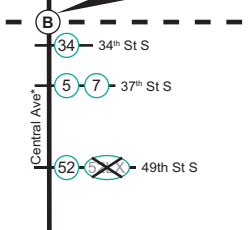

Central Avenue Trolley

**BAY SHORE DR TO
ST. PETE BEACH/DON CESAR**

**ST. PETE BEACH/DON CESAR
TO BAY SHORE DR**

MONDAY - SUNDAY & HOLIDAYS

(A)	(B)	(C)	(D)	(D)	(C)	(B)	(A)
Depart 1st Ave N & 3rd St N	Grand Central Station	75 Ave & Gulf Blvd	Don Cesar	Don Cesar	75 Ave & Gulf Blvd	Grand Central Station	Arrive 1st Ave N & 3rd St N
6:17 AM	6:32	6:57	7:07	7:07 AM	7:17	7:40	7:52
6:42	7:02	7:27	7:37	7:37	7:47	8:10	8:22
7:12	7:32	7:57	8:07	8:07	8:17	8:40	8:52
7:42	8:02	8:27	8:37	8:37	8:47	9:10	9:22
8:12	8:32	8:57	9:07	9:07	9:17	9:40	9:52
8:42	9:02	9:27	9:37	9:37	9:47	10:10	10:22
9:12	9:32	9:57	10:07	10:07	10:17	10:40	10:52
9:42	10:02	10:27	10:37	10:37	10:47	11:10	11:22
10:12	10:32	10:57	11:07	11:07	11:17	11:40	11:52
10:42	11:02	11:27	11:37	11:37	11:47	12:10	12:22
11:12	11:32	11:57	12:07	12:07 PM	12:17	12:40	12:52
11:42	12:02	12:27	12:37	12:37	12:47	1:10	1:22
12:12 PM	12:32	12:57	1:07	1:07	1:17	1:40	1:52
12:42	1:02	1:27	1:37	1:37	1:47	2:10	2:22
1:12	1:32	1:57	2:07	2:07	2:17	2:40	2:52
1:42	2:02	2:27	2:37	2:37	2:47	3:10	3:22
2:12	2:32	2:57	3:07	3:07	3:17	3:40	3:52
2:42	3:02	3:27	3:37	3:37	3:47	4:10	4:22
3:12	3:32	3:57	4:07	4:07	4:17	4:40	4:52
3:42	4:02	4:27	4:37	4:37	4:47	5:10	5:22
4:12	4:32	4:57	5:07	5:07	5:17	5:40	5:52
4:42	5:02	5:27	5:37	5:37	5:47	6:10	6:22
5:12	5:32	5:57	6:07	6:07	6:17	6:40	6:52
5:42	6:02	6:26	6:36	6:37	6:47	7:10	7:22
6:15	6:32	6:56	7:06	7:07	7:17	7:40	7:52
6:45	7:02	7:26	7:36	7:37	7:47	8:10	8:22
7:15	7:32	7:56	8:06	8:07	8:17	8:40	8:52
7:45	8:02	8:26	8:36	8:37	8:47	9:10	9:22
8:15	8:32	8:56	9:06	9:07	9:17	9:40	9:52
8:45	9:02	9:26	9:36	9:37	9:47	10:10	10:22
9:15	9:32	9:56	10:06	—	—	—	—

Legend

- Timepoint
- Central Avenue Trolley
- Fare Boundary
- Landmark
- Intersecting Street & Bus Route
- Direct Connect Stop

* (90) also operates along CAT route west of Grand Central Station