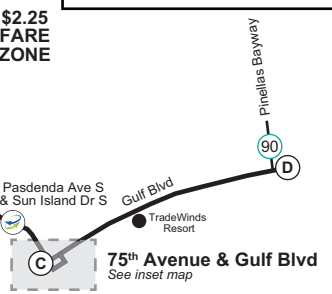

Central Avenue Trolley

**BAY SHORE DR TO
ST. PETE BEACH/DON CESAR**

**ST. PETE BEACH/DON CESAR
TO BAY SHORE DR**

MONDAY - SUNDAY & HOLIDAYS

(A)	(B)	(C)	(D)	(D)	(C)	(B)	(A)
Depart 1st Ave N & 3rd St N	Grand Central Station	75 Ave & Gulf Blvd	Don Cesar	Don Cesar	75 Ave & Gulf Blvd	Grand Central Station	Arrive 1st Ave N & 3rd St N
6:17 AM	6:32	6:57	7:07	7:07 AM	7:17	7:40	7:52
6:42	7:02	7:27	7:37	7:37	7:47	8:10	8:22
7:12	7:32	7:57	8:07	8:07	8:17	8:40	8:52
7:42	8:02	8:27	8:37	8:37	8:47	9:10	9:22
8:12	8:32	8:57	9:07	9:07	9:17	9:40	9:52
8:42	9:02	9:27	9:37	9:37	9:47	10:10	10:22
9:12	9:32	9:57	10:07	10:07	10:17	10:40	10:52
9:42	10:02	10:27	10:37	10:37	10:47	11:10	11:22
10:12	10:32	10:57	11:07	11:07	11:17	11:40	11:52
10:42	11:02	11:27	11:37	11:37	11:47	12:10	12:22
11:12	11:32	11:57	12:07	12:07 PM	12:17	12:40	12:52
11:42	12:02	12:27	12:37	12:37	12:47	1:10	1:22
12:12 PM	12:32	12:57	1:07	1:07	1:17	1:40	1:52
12:42	1:02	1:27	1:37	1:37	1:47	2:10	2:22
1:12	1:32	1:57	2:07	2:07	2:17	2:40	2:52
1:42	2:02	2:27	2:37	2:37	2:47	3:10	3:22
2:12	2:32	2:57	3:07	3:07	3:17	3:40	3:52
2:42	3:02	3:27	3:37	3:37	3:47	4:10	4:22
3:12	3:32	3:57	4:07	4:07	4:17	4:40	4:52
3:42	4:02	4:27	4:37	4:37	4:47	5:10	5:22
4:12	4:32	4:57	5:07	5:07	5:17	5:40	5:52
4:42	5:02	5:27	5:37	5:37	5:47	6:10	6:22
5:12	5:32	5:57	6:07	6:07	6:17	6:40	6:52
5:42	6:02	6:26	6:36	6:37	6:47	7:10	7:22
6:15	6:32	6:56	7:06	7:07	7:17	7:40	7:52
6:45	7:02	7:26	7:36	7:37	7:47	8:10	8:22
7:15	7:32	7:56	8:06	8:07	8:17	8:40	8:52
7:45	8:02	8:26	8:36	8:37	8:47	9:10	9:22
8:15	8:32	8:56	9:06	9:07	9:17	9:40	9:52
8:45	9:02	9:26	9:36	9:37	9:47	10:10	10:22
9:15	9:32	9:56	10:06	—	—	—	—

Legend

- Timepoint
- Central Avenue Trolley
- Fare Boundary
- Landmark
- Intersecting Street & Bus Route
- Direct Connect Stop

* (90) also operates along CAT route west of Grand Central Station