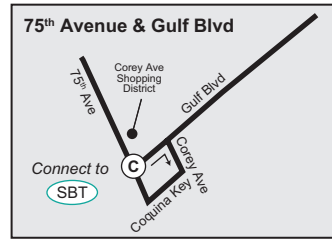

Central Avenue Trolley

**BAY SHORE DR TO
ST. PETE BEACH/DON CESAR**

**ST. PETE BEACH/DON CESAR
TO BAY SHORE DR**

MONDAY - SUNDAY & HOLIDAYS

(A)	(B)	(C)	(D)	(D)	(C)	(B)	(A)
Depart 1st Ave N & 3rd St N	Grand Central Station	75 Ave & Gulf Blvd	Don Cesar	Don Cesar	75 Ave & Gulf Blvd	Grand Central Station	Arrive 1st Ave N & 3rd St N
6:17 AM	6:32	6:57	7:07	7:07 AM	7:17	7:40	7:52
6:42	7:02	7:27	7:37	7:37	7:47	8:10	8:22
7:12	7:32	7:57	8:07	8:07	8:17	8:40	8:52
7:42	8:02	8:27	8:37	8:37	8:47	9:10	9:22
8:12	8:32	8:57	9:07	9:07	9:17	9:40	9:52
8:42	9:02	9:27	9:37	9:37	9:47	10:10	10:22
9:12	9:32	9:57	10:07	10:07	10:17	10:40	10:52
9:42	10:02	10:27	10:37	10:37	10:47	11:10	11:22
10:12	10:32	10:57	11:07	11:07	11:17	11:40	11:52
10:42	11:02	11:27	11:37	11:37	11:47	12:10	12:22
11:12	11:32	11:57	12:07	12:07 PM	12:17	12:40	12:52
11:42	12:02	12:27	12:37	12:37	12:47	1:10	1:22
12:12 PM	12:32	12:57	1:07	1:07	1:17	1:40	1:52
12:42	1:02	1:27	1:37	1:37	1:47	2:10	2:22
1:12	1:32	1:57	2:07	2:07	2:17	2:40	2:52
1:42	2:02	2:27	2:37	2:37	2:47	3:10	3:22
2:12	2:32	2:57	3:07	3:07	3:17	3:40	3:52
2:42	3:02	3:27	3:37	3:37	3:47	4:10	4:22
3:12	3:32	3:57	4:07	4:07	4:17	4:40	4:52
3:42	4:02	4:27	4:37	4:37	4:47	5:10	5:22
4:12	4:32	4:57	5:07	5:07	5:17	5:40	5:52
4:42	5:02	5:27	5:37	5:37	5:47	6:10	6:22
5:12	5:32	5:57	6:07	6:07	6:17	6:40	6:52
5:42	6:02	6:26	6:36	6:37	6:47	7:10	7:22
6:15	6:32	6:56	7:06	7:07	7:17	7:40	7:52
6:45	7:02	7:26	7:36	7:37	7:47	8:10	8:22
7:15	7:32	7:56	8:06	8:07	8:17	8:40	8:52
7:45	8:02	8:26	8:36	8:37	8:47	9:10	9:22
8:15	8:32	8:56	9:06	9:07	9:17	9:40	9:52
8:45	9:02	9:26	9:36	9:37	9:47	10:10	10:22
9:15	9:32	9:56	10:06	—	—	—	—

Legend

- Timepoint
- Central Avenue Trolley
- Fare Boundary
- Landmark
- Intersecting Street & Bus Route
- Direct Connect Stop

* (90) also operates along CAT route west of Grand Central Station