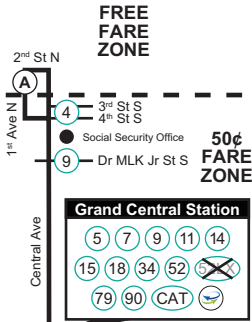

♿ - Wheelchair Service Provided On All Trips

Effective 3-29-20

TIMES SHOWN ARE SCHEDULED BUT MAY VARY DUE TO TRAFFIC CONDITIONS, WEATHER OR UNFORESEEN EVENTS.

FARE ZONES

Fares on this route depend upon where you board the trolley. When traveling **westbound**, **pay when you exit** based upon the zone you're in. When traveling **eastbound**, **pay when you board** based upon the zone you're in. Seniors and riders with disabilities may ride for half fare in the $2.25 zone ($1.10) with valid ID. Youth and Student reduced fares are accepted. GO Cards are accepted for all trips.

Legend

- Timepoint
- Central Avenue Trolley
- Fare Boundary
- Landmark
- Intersecting Street & Bus Route
- Direct Connect Stop

* (90) also operates along CAT route west of Grand Central Station