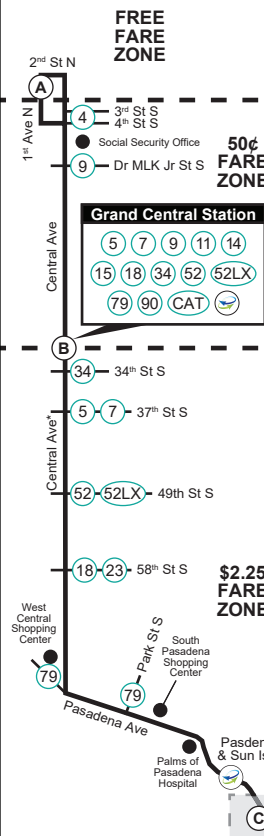

♿ - Wheelchair Service Provided On All Trips * - Friday only
TIMES SHOWN ARE SCHEDULED BUT MAY VARY DUE TO TRAFFIC CONDITIONS, WEATHER OR UNFORESEEN EVENTS.

Effective 10-20-19

Central Avenue Trolley

BAY SHORE DR TO
ST. PETE BEACH/DON CESAR

Legend

- Timepoint
- Central Avenue Trolley
- Fare Boundary
- Landmark
- Intersecting Street & Bus Route
- Direct Connect Stop

(90) also operates along CAT route west of Grand Central Station