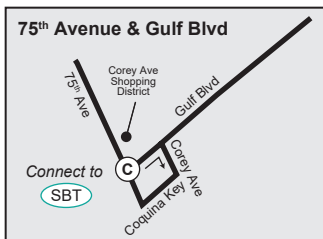

♿ - Wheelchair Service Provided On All Trips * - Friday only
TIMES SHOWN ARE SCHEDULED BUT MAY VARY DUE TO TRAFFIC CONDITIONS, WEATHER OR UNFORESEEN EVENTS.

Effective 10-20-19

Central Avenue Trolley

BAY SHORE DR TO
ST. PETE BEACH/DON CESAR

Legend

- Timepoint
- Central Avenue Trolley
- Fare Boundary
- Landmark
- Intersecting Street & Bus Route
- Direct Connect Stop

(90) also operates along CAT route west of Grand Central Station