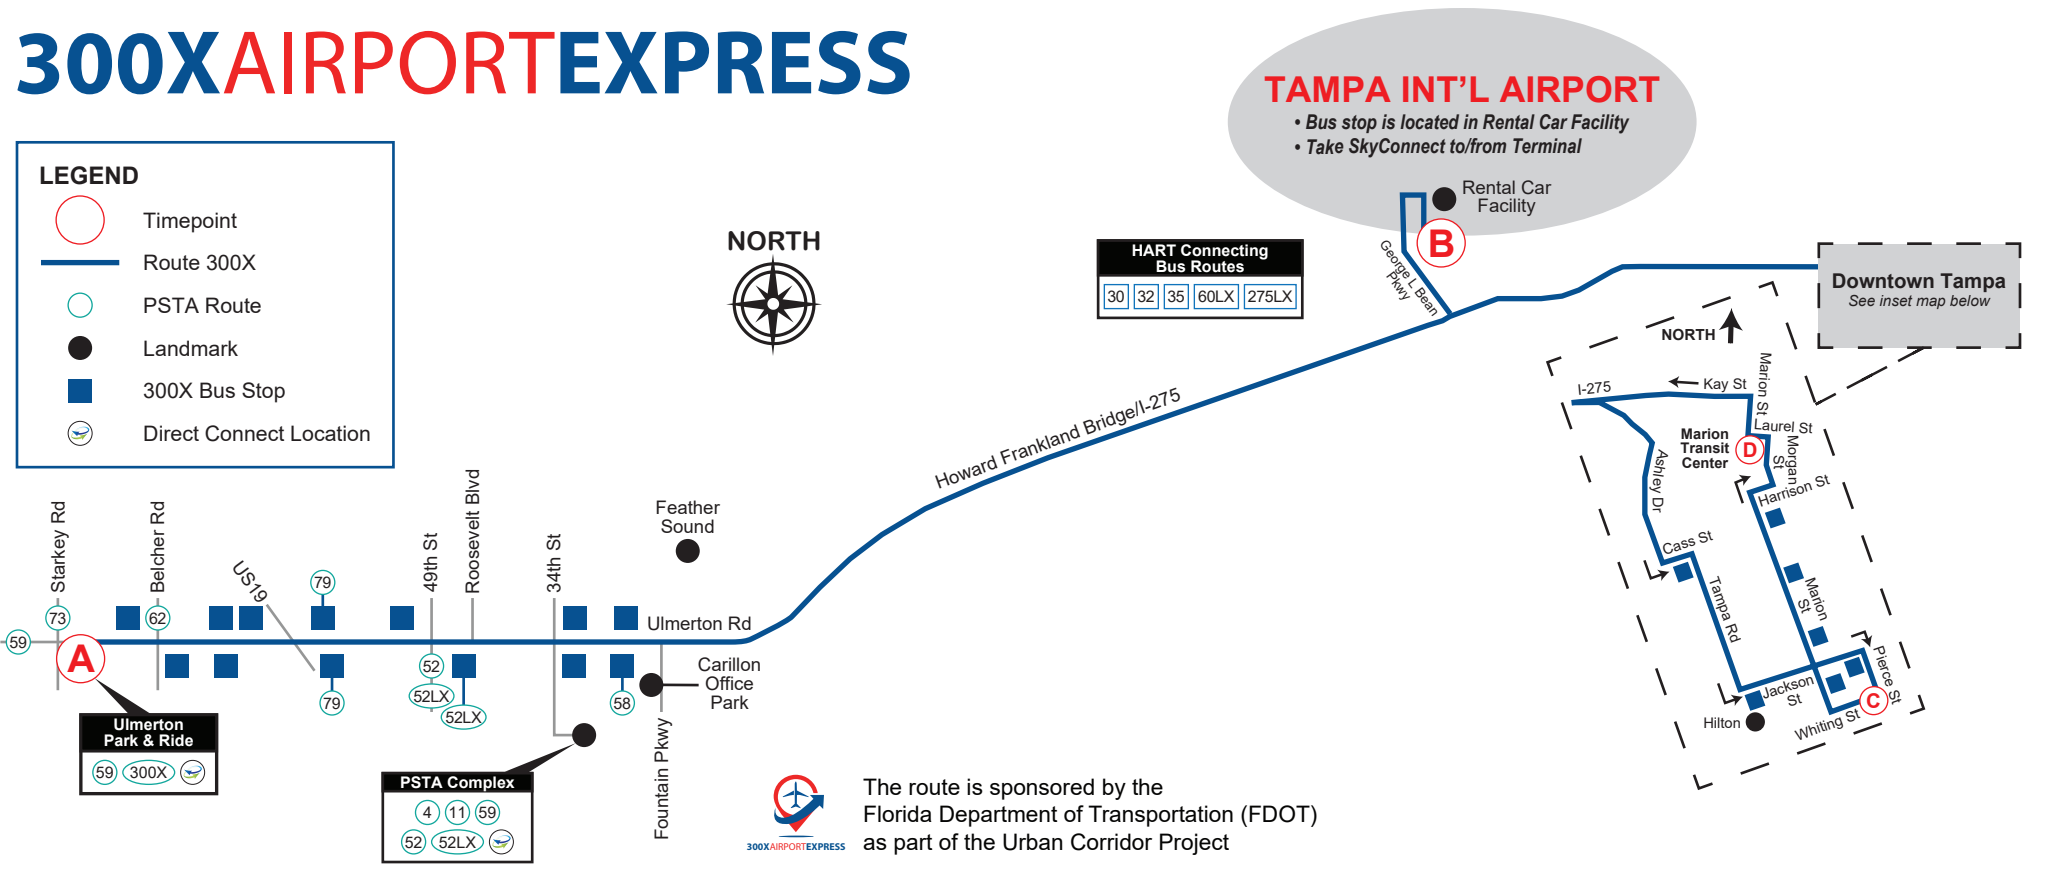

300X AIRPORTEXPRESS

LEGEND

- Timepoint
- Route 300X
- PSTA Route
- Landmark
- 300X Bus Stop
- 🚗 Direct Connect Location

ULMERTON PARK & RIDE TO TAMPA INTERNATIONAL AIRPORT AND DOWNTOWN TAMPA

MONDAY - FRIDAY
NO SATURDAY, SUNDAY & HOLIDAY SERVICE
\$3.00 Cash Fare - Correct Change Required

TAMPA INTERNATIONAL AIRPORT AND DOWNTOWN TAMPA TO ULMERTON PARK & RIDE

MONDAY - FRIDAY
NO SATURDAY, SUNDAY & HOLIDAY SERVICE
\$3.00 Cash Fare - Correct Change Required

(A)	(B)	(C)	(D)	(C)	(D)	(B)	(A)
Ulmerton Park & Ride	Tampa International Airport	Pierce St	Marion Transit Center	Pierce St	Marion Transit Center	Tampa International Airport	Ulmerton Park & Ride
6:10 AM	6:55	7:09	7:14	—	7:52 AM	8:10	8:55
7:00	—	7:50	7:55	—	8:52	9:10	9:55
8:07	8:55	9:07	9:12	—	9:52	10:10	10:55
9:10	9:55	10:07	10:12	—	10:52	11:10	11:55
12:07 PM	12:55	1:09	1:14	—	1:52	2:10	2:55
3:17	3:55	4:13	—	4:40 PM	4:55	—	5:45
4:17	4:55	5:13	—	5:33	5:53	6:11	6:56
5:20	5:55	6:11	—	6:37	6:52	7:10	7:55
6:20	6:55	7:11	—	7:37	7:52	8:10	8:55

🚗 - Wheelchair Service Provided On All Trips
TIMES SHOWN ARE SCHEDULED BUT MAY VARY DUE TO TRAFFIC CONDITIONS, WEATHER OR UNFORESEEN EVENTS.