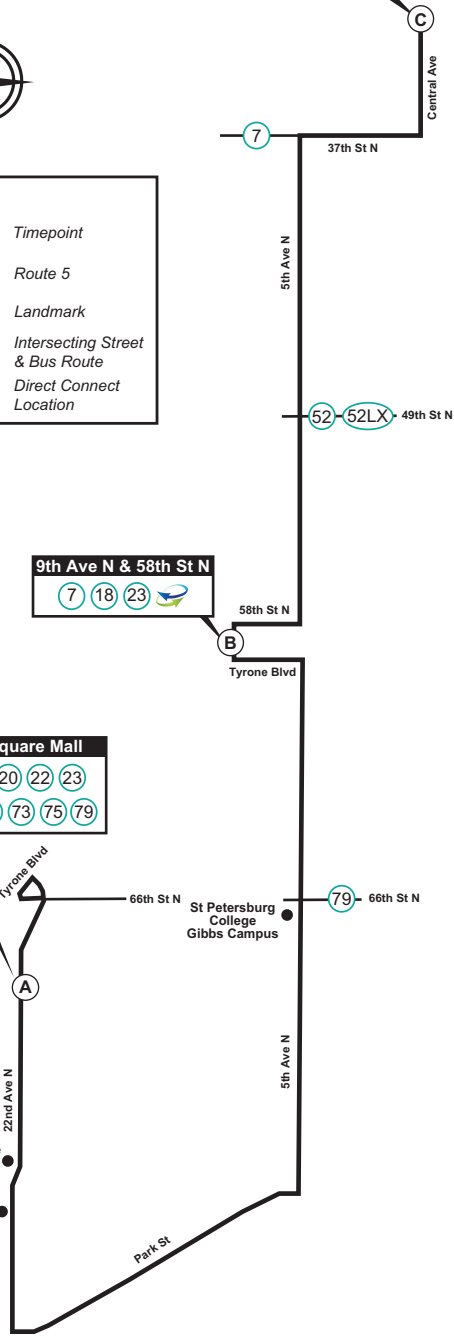

**Legend**

- Timepoint
- Route 5
- Landmark
- Intersecting Street & Bus Route
- Direct Connect Location

**Grand Central Station**

7 9 11 14 15 18  
34 52 52LX 79 90 CAT

**9th Ave N & 58th St N**

7 18 23

**Tyrone Square Mall**

7 18 20 22 23  
38 62 68 73 75 79

## GRAND CENTRAL STATION TO TYRONE SQUARE MALL

MONDAY - FRIDAY

(A) 22 Ave N at Tyrone Mall	(B) 9 Ave N & 58 St N	(C) Grand Central Station	(C) Grand Central Station	(B) 9 Ave N & 58 St N	(A) 22 Ave N at Tyrone Mall
6:05 AM	6:15	6:26	6:30 AM	6:41	6:53
6:35	6:45	6:56	7:00	7:11	7:23
7:05	7:15	7:26	7:30	7:41	7:53
7:35	7:48	7:59	8:00	8:11	8:23
8:05	8:18	8:29	8:30	8:42	8:55
8:35	8:48	8:59	9:00	9:12	9:25
9:35	9:48	9:59	10:00	10:12	10:25
10:35	10:48	10:59	11:00	11:12	11:25
11:35	11:48	11:59	12:00 PM	12:12	12:25
12:35 PM	12:48	12:59	1:00	1:12	1:25
1:35	1:48	1:59	2:00	2:12	2:25
2:35	2:48	2:59	3:00	3:12	3:25
3:35	3:48	3:59	4:00	4:12	4:25
4:35	4:45	4:56	5:00	5:11	5:24
5:05	5:15	5:26	5:30	5:41	5:54
5:35	5:45	5:56	6:00	6:09	6:21
6:05	6:15	6:26	6:30	6:39	6:51
6:35	6:45	6:56	7:00	7:09	7:21
7:05	7:15	7:26	7:30	7:39	7:51
7:55	8:05	8:16	—	—	—

# Route 5

**TYRONE SQUARE MALL TO  
GRAND CENTRAL STATION**

SATURDAY

(A) 22 Ave N at Tyrone Mall	(B) 9 Ave N & 58 St N	(C) Grand Central Station	(C) Grand Central Station	(B) 9 Ave N & 58 St N	(A) 22 Ave N at Tyrone Mall
—	—	—	6:04 AM	6:14	6:29
6:35 AM	6:45	7:00	7:00	7:10	7:35
7:35	7:45	8:00	8:00	8:10	8:35
8:35	8:45	9:00	9:00	9:10	9:35
9:35	9:45	10:00	10:00	10:10	10:35
10:35	10:45	11:00	11:00	11:10	11:35
11:35	11:45	12:00	12:00 PM	12:10	12:35
12:35 PM	12:45	1:00	1:00	1:10	1:35
1:35	1:45	2:00	2:00	2:10	2:35
2:35	2:45	3:00	3:00	3:10	3:35
3:35	3:45	4:00	4:00	4:10	4:35
4:35	4:45	5:00	5:00	5:10	5:35
5:35	5:45	6:00	6:00	6:10	6:35
6:35	6:45	7:00	7:00	7:10	7:20
7:22	7:32	7:47	7:47	7:57	8:07
8:10	8:20	8:30	—	—	—