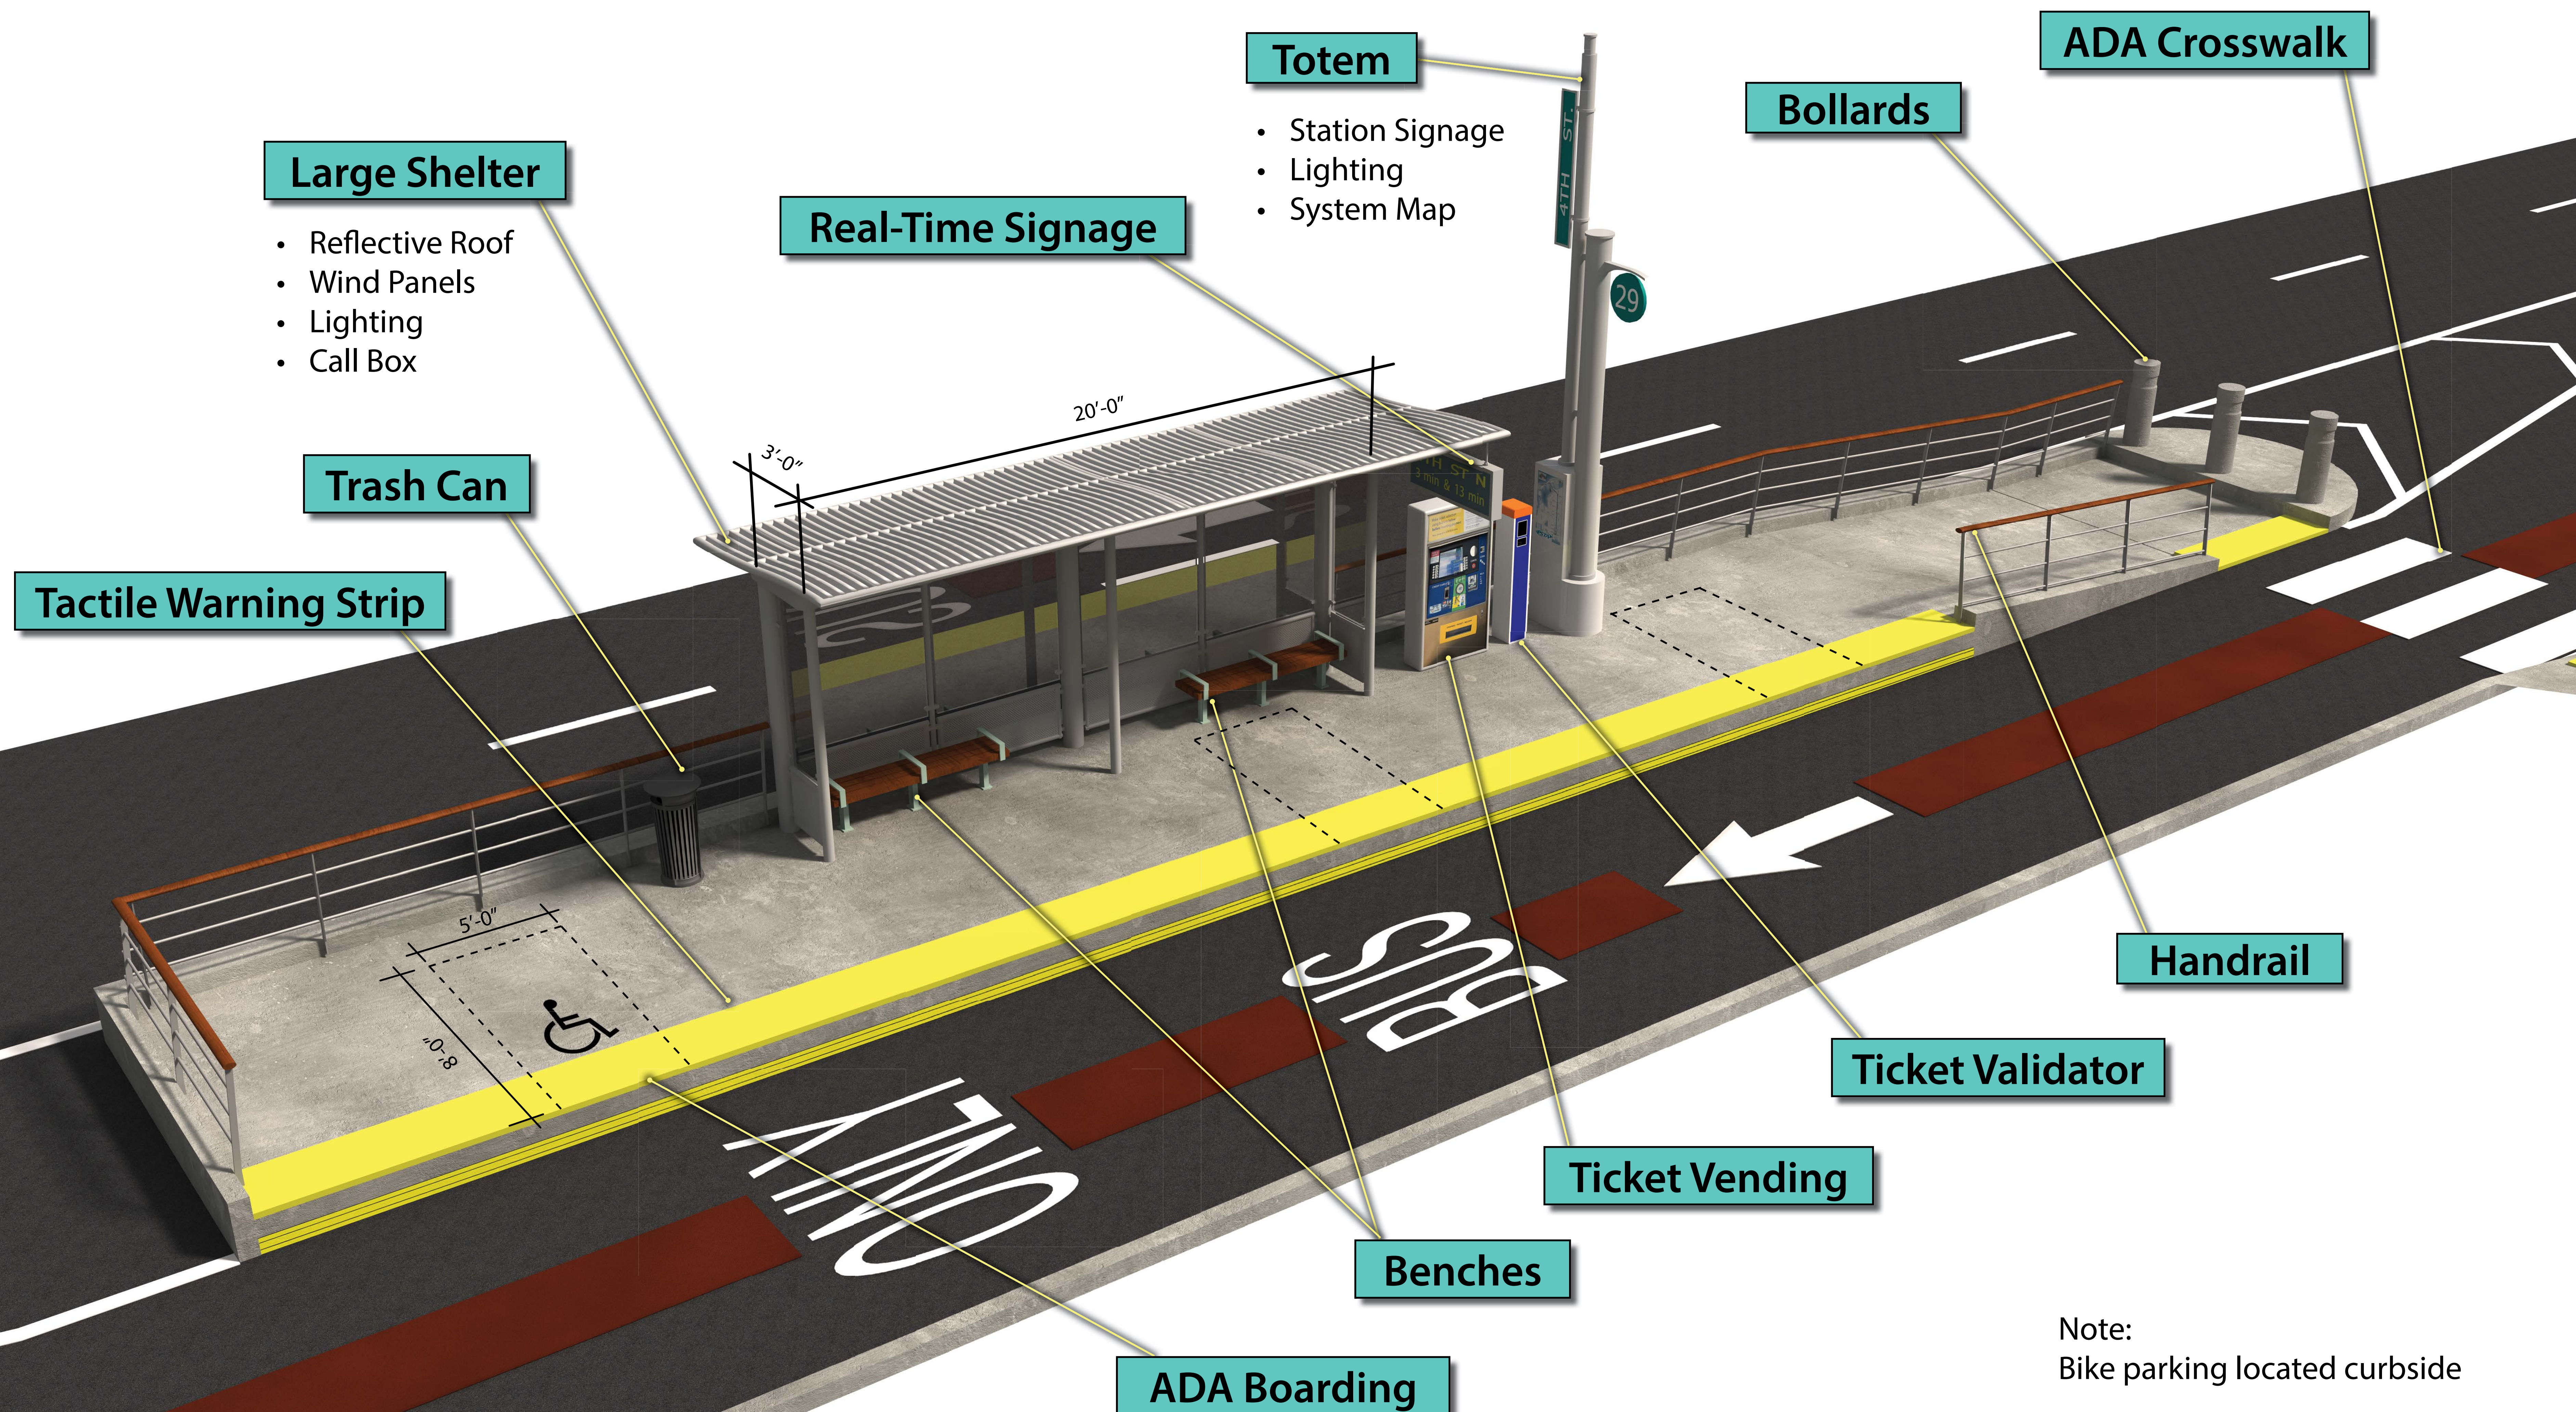

Station #15, Location: 1st Ave N and 58th St N

Inline Station - Investment Level: Medium

Looking west down 1st Ave N, from NE corner at 58th St N

Station #19, Location: 1st Ave N and 40th St N

Inline Station - Investment Level: Totem

Looking west down 1st Ave N, from NE corner at 40th St N

Station #24, Location: 1st Ave S and 13th St S

Curbside Station - Investment Level : Low

Looking east down 1st Ave S, from just west of 13th St S

High Investment Level

Inline Station Example

Note:
Bike parking located curbside

Medium Investment Level

Inline Station Example

Low Investment Level

Curb Station Example

Small Shelter

- Reflective Roof
- Wind Panels
- Lighting

Trash Can

ADA Boarding

Totem

- Station Signage
- Lighting
- System Map

Handrail

Tactile Warning Strip

Bench

Note:
Bike parking located curbside