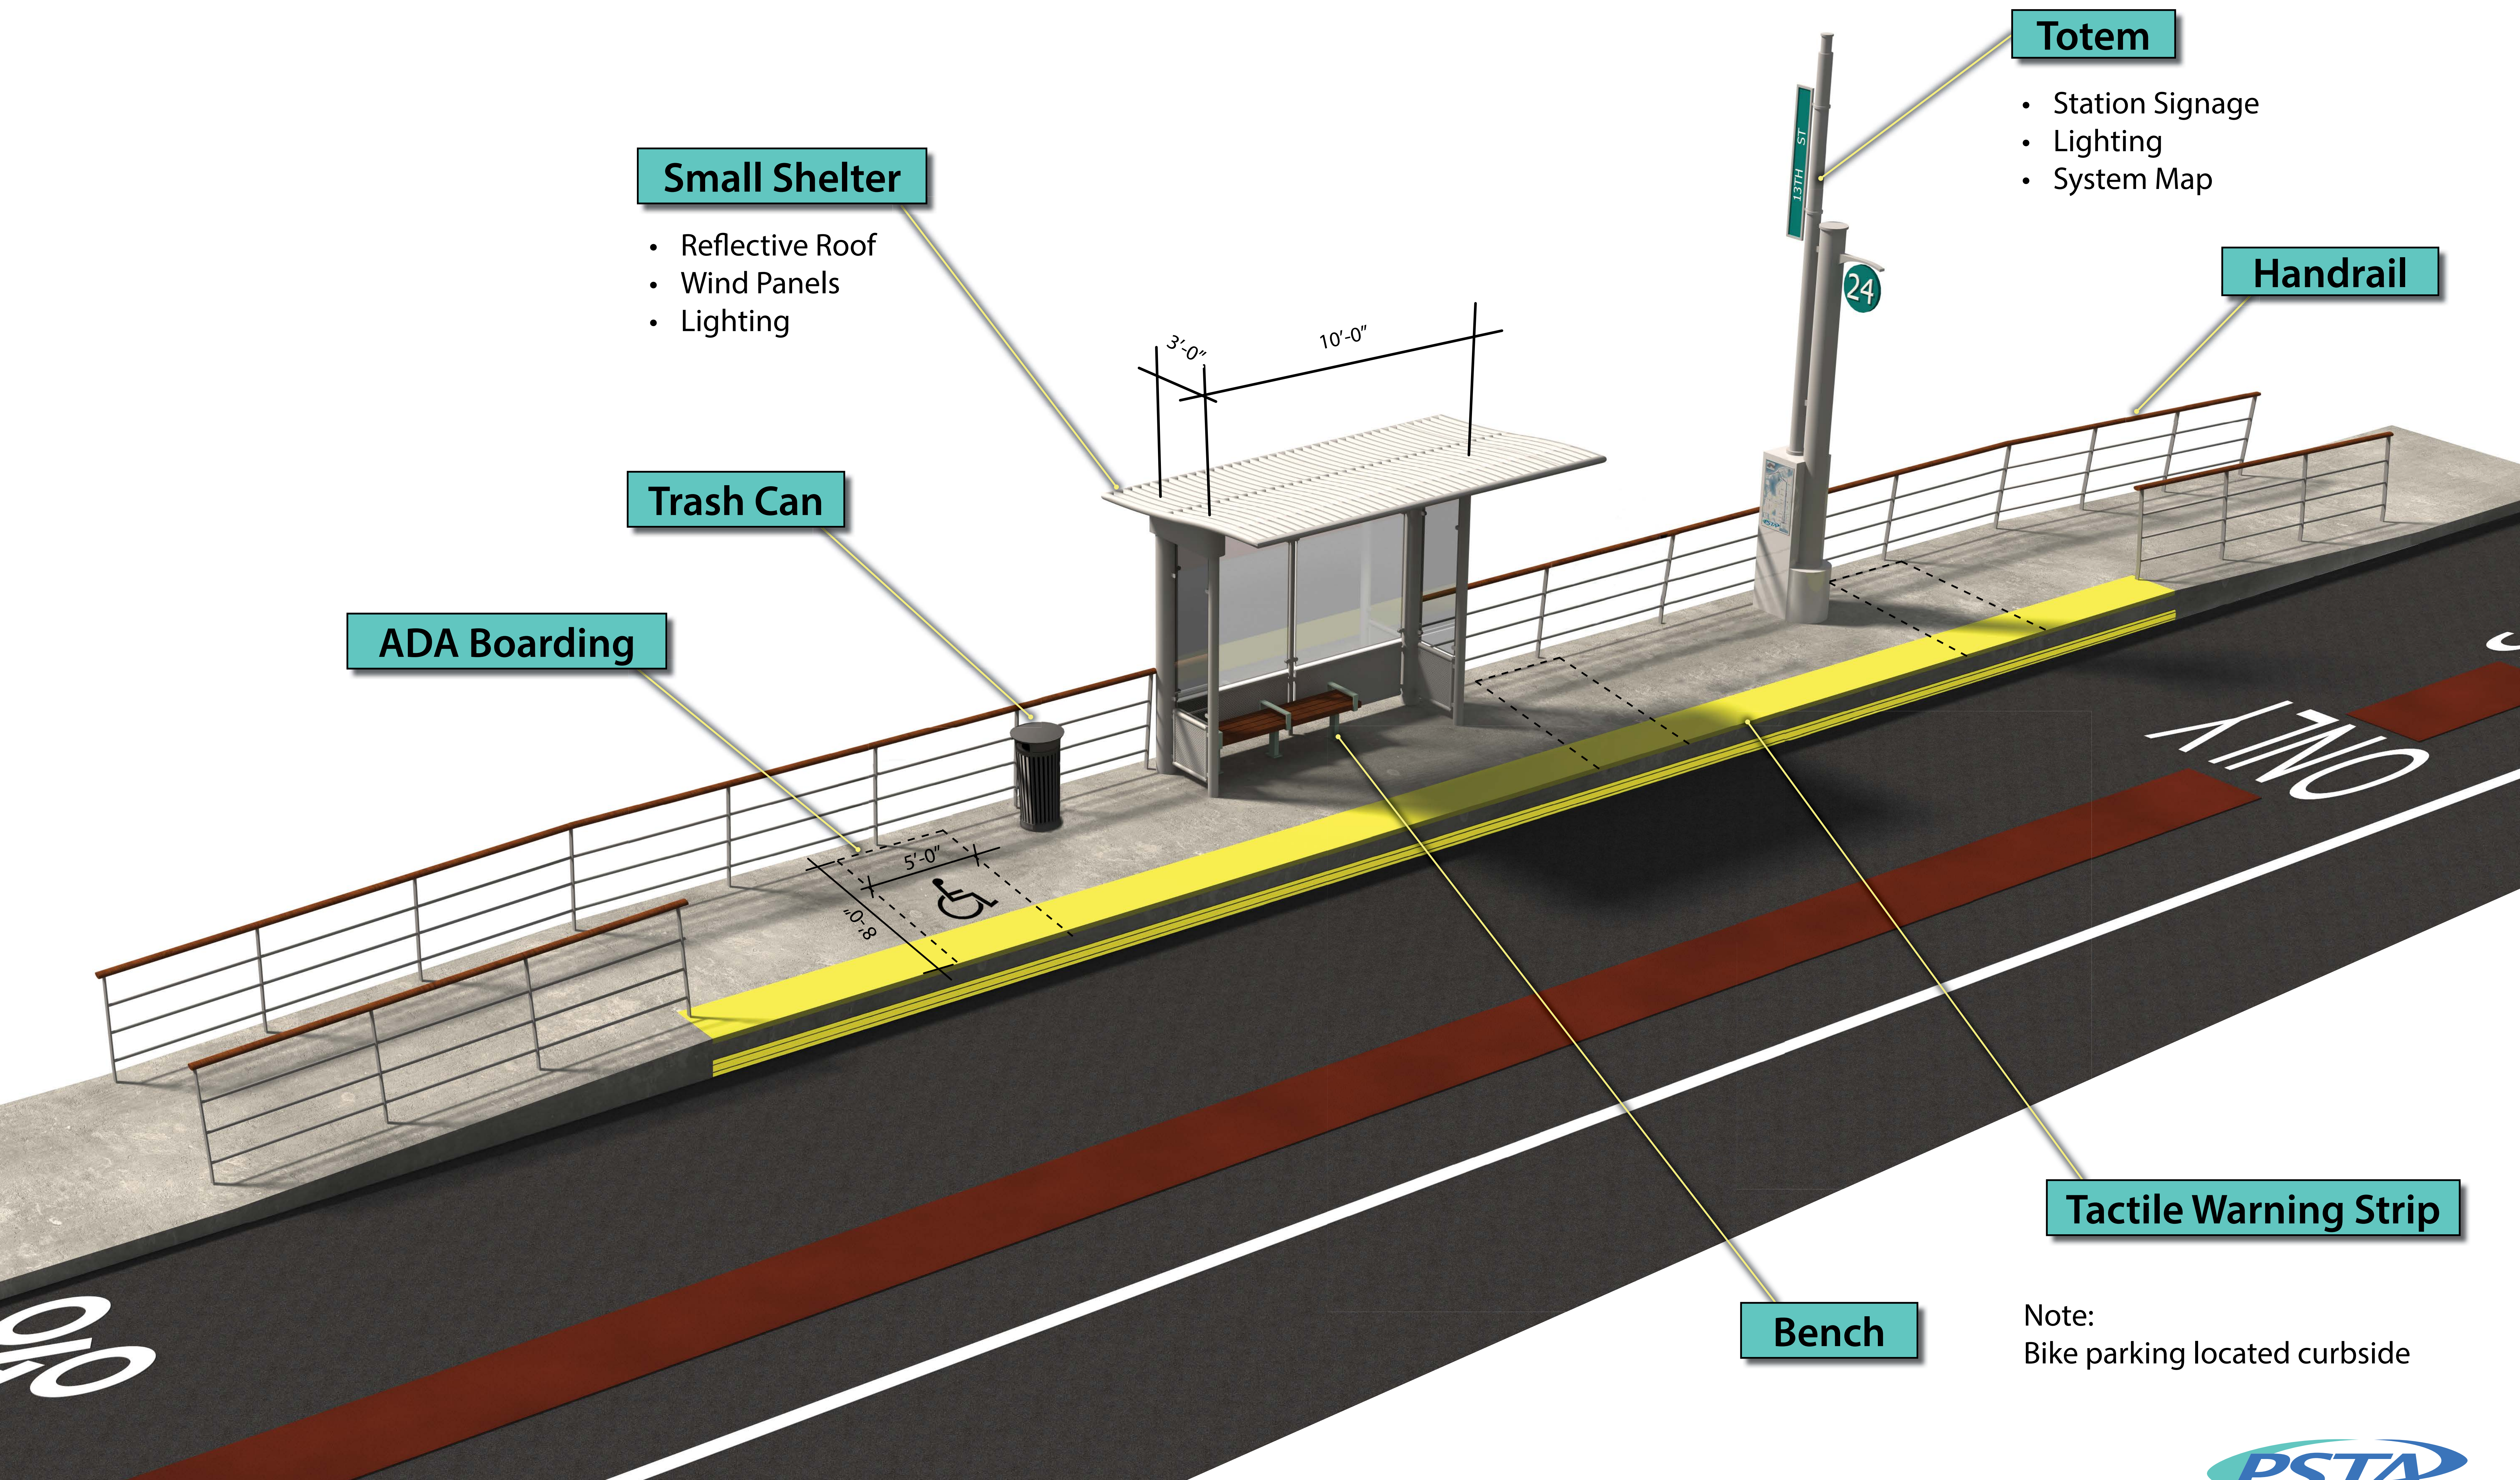

Looking west down 1st Ave N, from NE corner at 40th St N

Station #24, Location: 1st Ave S and 13th St S

Curbside Station - Investment Level : Low

Looking east down 1st Ave S, from just west of 13th St S

High Investment Level

Inline Station Example

Note:
Bike parking located curbside

Medium Investment Level

Inline Station Example

Low Investment Level

Curb Station Example

Small Shelter

- Reflective Roof
- Wind Panels
- Lighting

Trash Can

ADA Boarding

Totem

- Station Signage
- Lighting
- System Map

Handrail

Tactile Warning Strip

Bench

Note:
Bike parking located curbside

Totem Investment Level

Inline Station Example