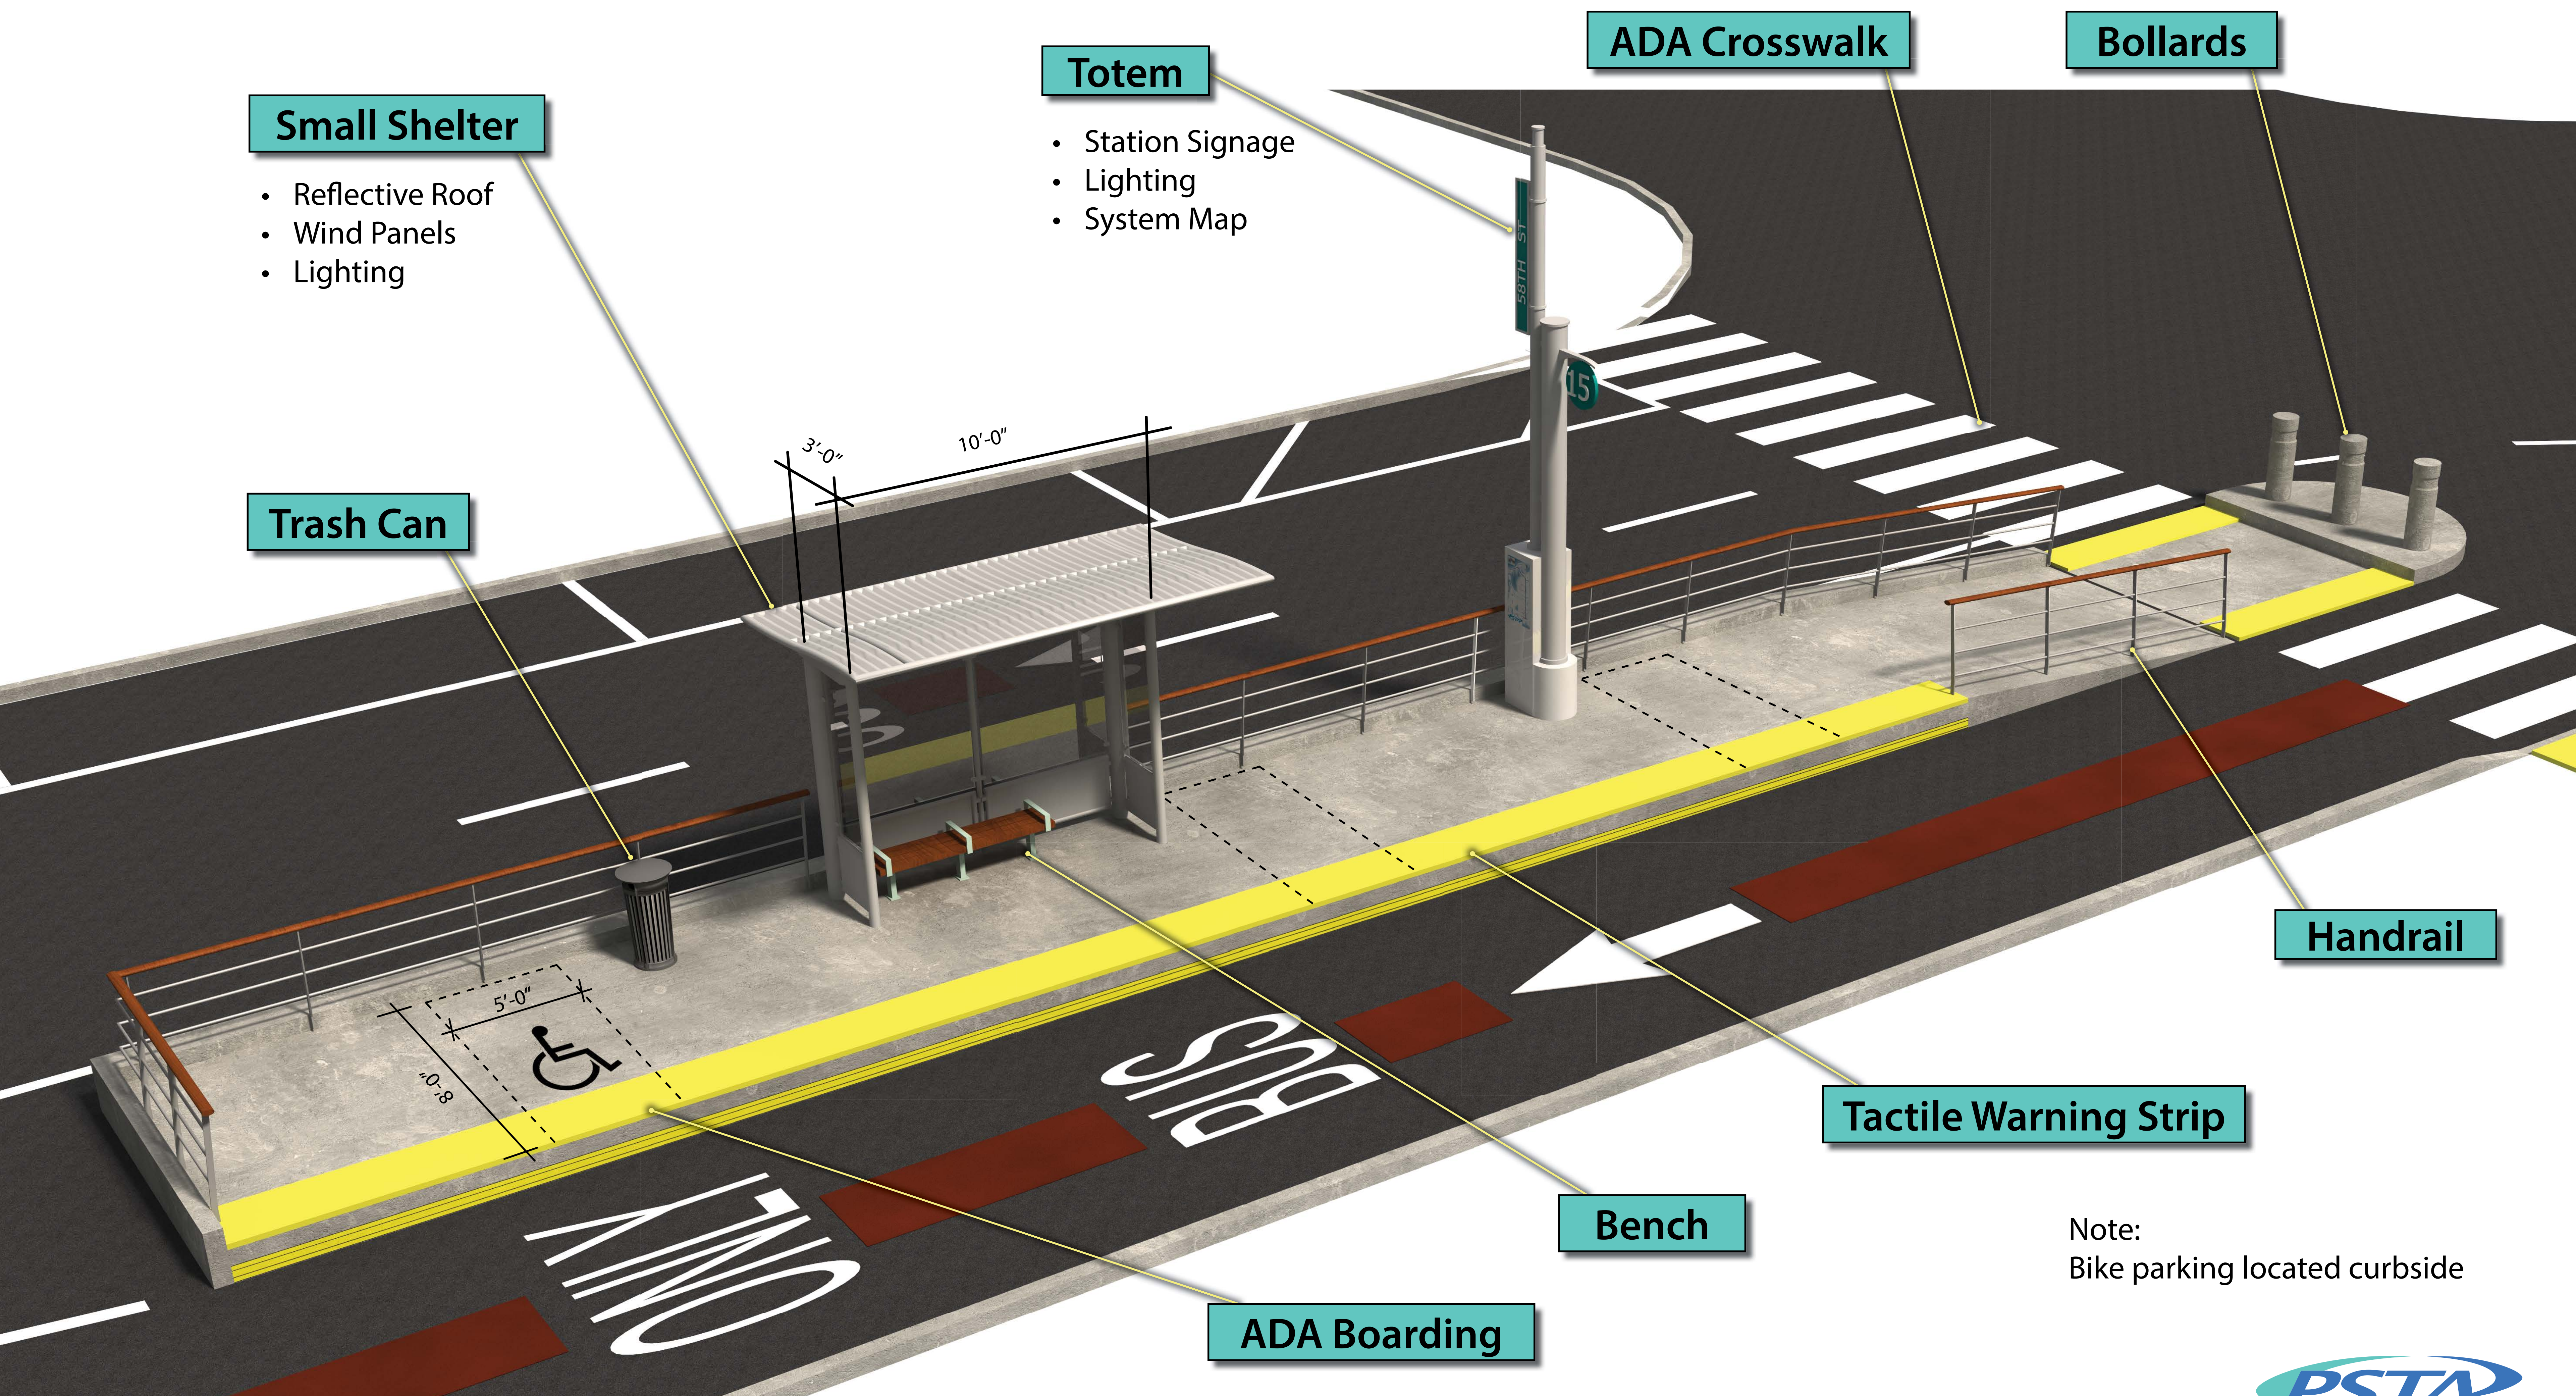

Station #15, Location: 1st Ave N and 58th St N

Inline Station - Investment Level: Medium

Looking west down 1st Ave N, from NE corner at 58th St N

Station #19, Location: 1st Ave N and 40th St N

Inline Station - Investment Level: Totem

Looking west down 1st Ave N, from NE corner at 40th St N

Station #24, Location: 1st Ave S and 13th St S

Curbside Station - Investment Level : Low

Looking east down 1st Ave S, from just west of 13th St S

High Investment Level

Inline Station Example

Note:
Bike parking located curbside

Medium Investment Level

Inline Station Example

Low Investment Level

Curb Station Example

Small Shelter

- Reflective Roof
- Wind Panels
- Lighting

Trash Can

ADA Boarding

Totem

- Station Signage
- Lighting
- System Map

Handrail

Tactile Warning Strip

Bench

Note:
Bike parking located curbside