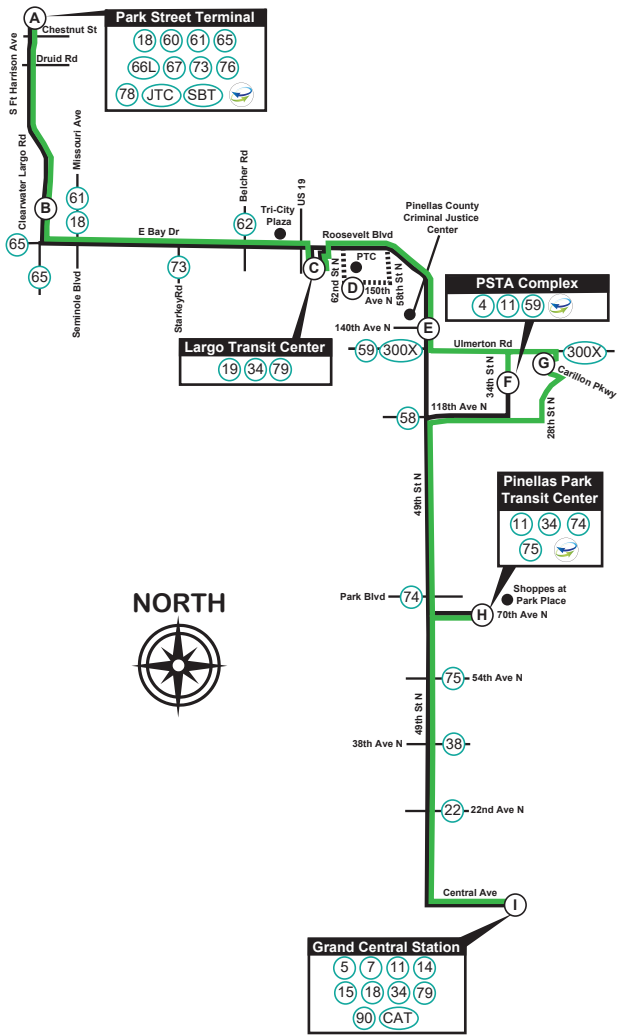

SATURDAY

(A) Depart Park Street Terminal	(B) Clearwater Largo Rd & Rosery Rd	(C) Largo Transit Center	(D) Avalon Loop	(E) 49 St N & 140 Ave	(F) PSTA Facility 34th St	(H) Pinellas Park Transit Center	(I) Arrive Grand Central Station
5:45 AM	5:54	6:16	6:20	6:27	6:40	7:03	7:28
6:45	6:54	7:16	7:20	7:27	7:40	8:03	8:28
7:12	7:21	7:46	7:50	7:57	8:10	8:33	8:58
7:42	7:51	8:16	8:20	8:27	8:40	9:03	9:28
8:12	8:21	8:46	8:50	8:57	9:10	9:33	9:58
8:42	8:51	9:16	9:20	9:27	9:40	10:03	10:28
9:12	9:21	9:46	9:50	9:57	10:10	10:33	10:58
9:42	9:51	10:16	10:20	10:27	10:40	11:03	11:28
10:12	10:21	10:46	10:50	10:57	11:10	11:33	11:58
10:40	10:49	11:14	-	11:27	11:40	12:03	12:28
11:08	11:19	11:44	-	11:57	12:10	12:33	12:58
11:38	11:49	12:14	-	12:27	12:40	1:03	1:28
12:08 PM	12:19	12:44	-	12:57	1:10	1:33	1:58
12:38	12:49	1:14	-	1:27	1:40	2:03	2:28
1:08	1:19	1:44	-	1:57	2:10	2:33	2:58
1:38	1:49	2:14	-	2:27	2:40	3:03	3:28
2:08	2:19	2:44	-	2:57	3:10	3:33	3:58
2:38	2:49	3:14	-	3:27	3:40	4:03	4:28
3:08	3:19	3:44	-	3:57	4:10	4:33	4:58
3:41	3:52	4:17	-	4:27	4:40	5:03	5:28
4:11	4:22	4:47	-	4:57	5:10	5:33	5:58
4:41	4:52	5:17	-	5:27	5:40	6:03	6:28
5:11	5:22	5:47	-	5:57	6:10	6:33	6:58
5:41	5:52	6:17	-	6:27	6:40	7:03	7:25
6:11	6:22	6:47	-	6:57	7:10	7:33	7:55
6:41	6:52	7:17	-	7:27	7:40	8:03	8:25
7:11	7:22	7:47	-	7:57	8:10	8:33	8:55
7:41	7:52	8:17	-	8:27	8:40	9:03	9:25
8:41	8:52	9:17	-	9:27	9:40	10:03	10:25

♿ - Wheelchair Service Provided On All Trips

Effective 2-3-19

TIMES SHOWN ARE SCHEDULED BUT MAY VARY DUE TO TRAFFIC CONDITIONS, WEATHER OR UNFORESEEN EVENTS.

Route 52/52LX

DOWNTOWN ST. PETERSBURG TO DOWNTOWN CLEARWATER