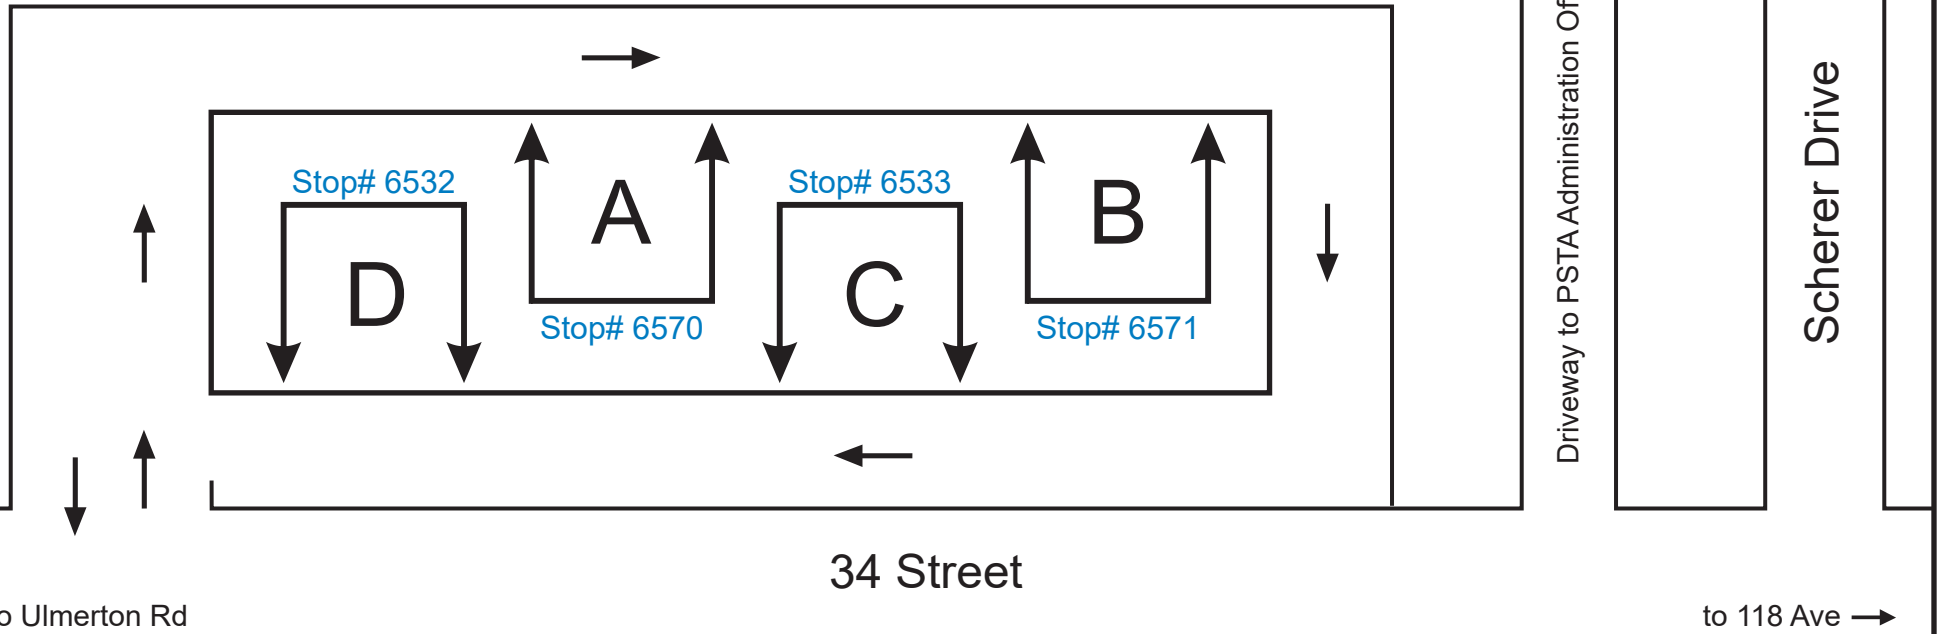

# PSTA Facility - 34th Street Bus Boarding Chart

Effective October 7, 2018

A	52/52LX	C	4
B	11	D	59