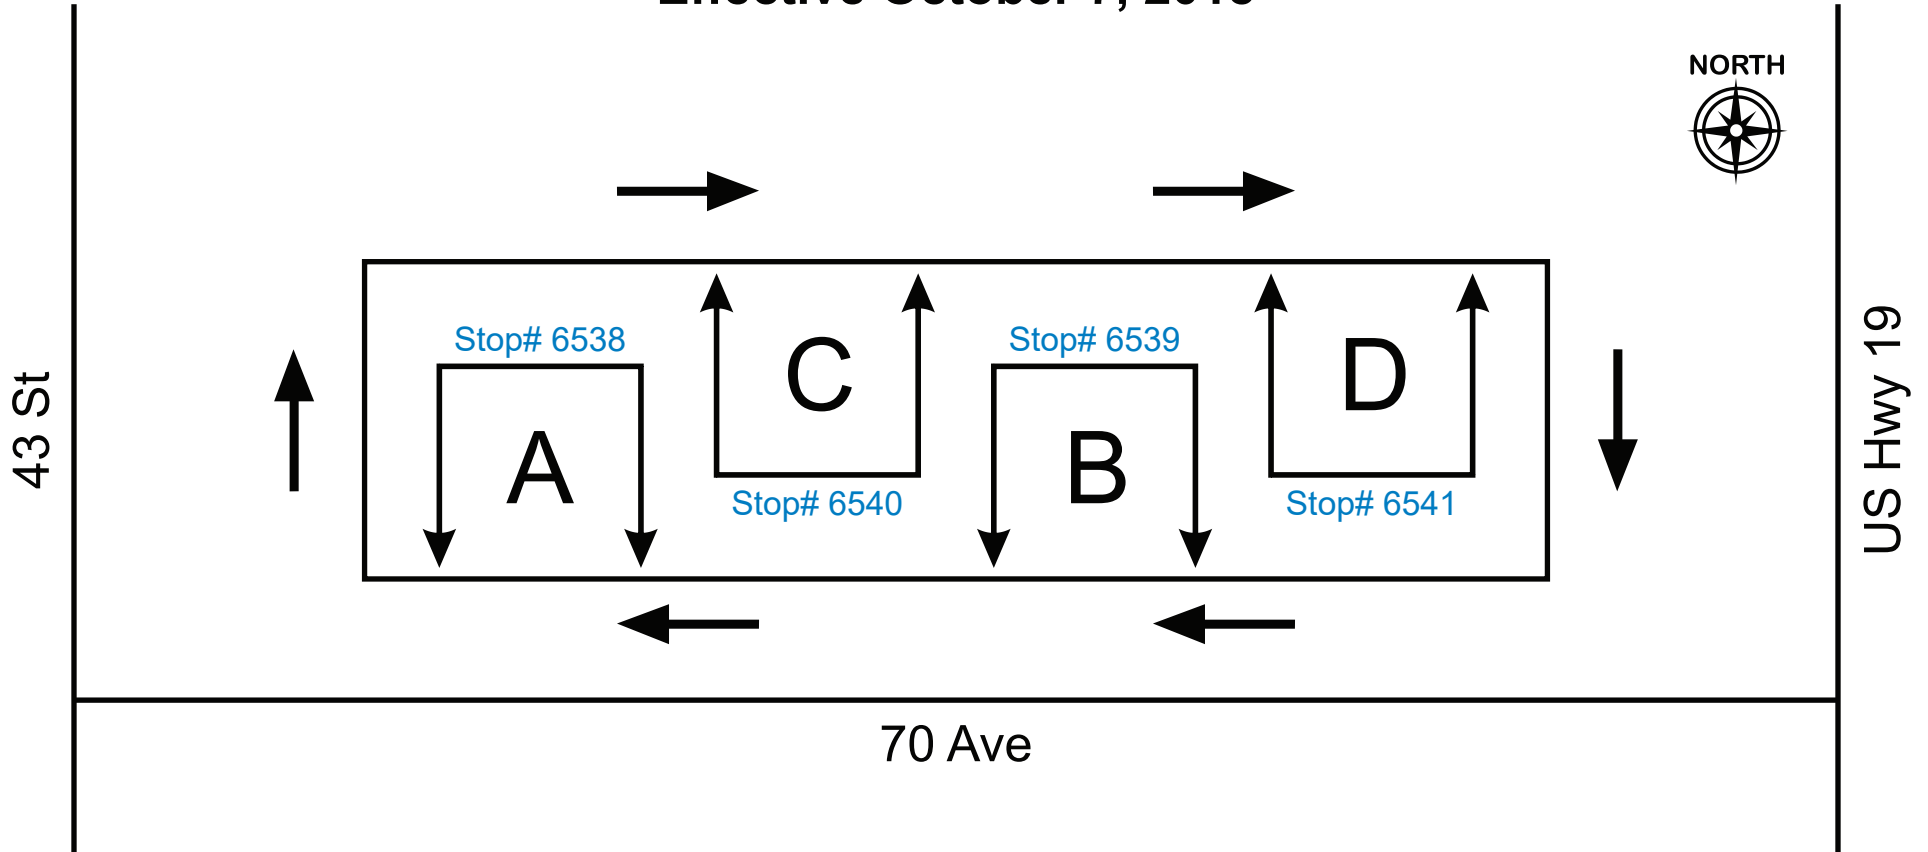

Pinellas Park Transit Center Bus Boarding Chart

Effective October 7, 2018

A	34S, 75E
B	34N, 75W
C	11S, 52S, 52LX S, 74E
D	11N, 52N, 52LX N, 74W