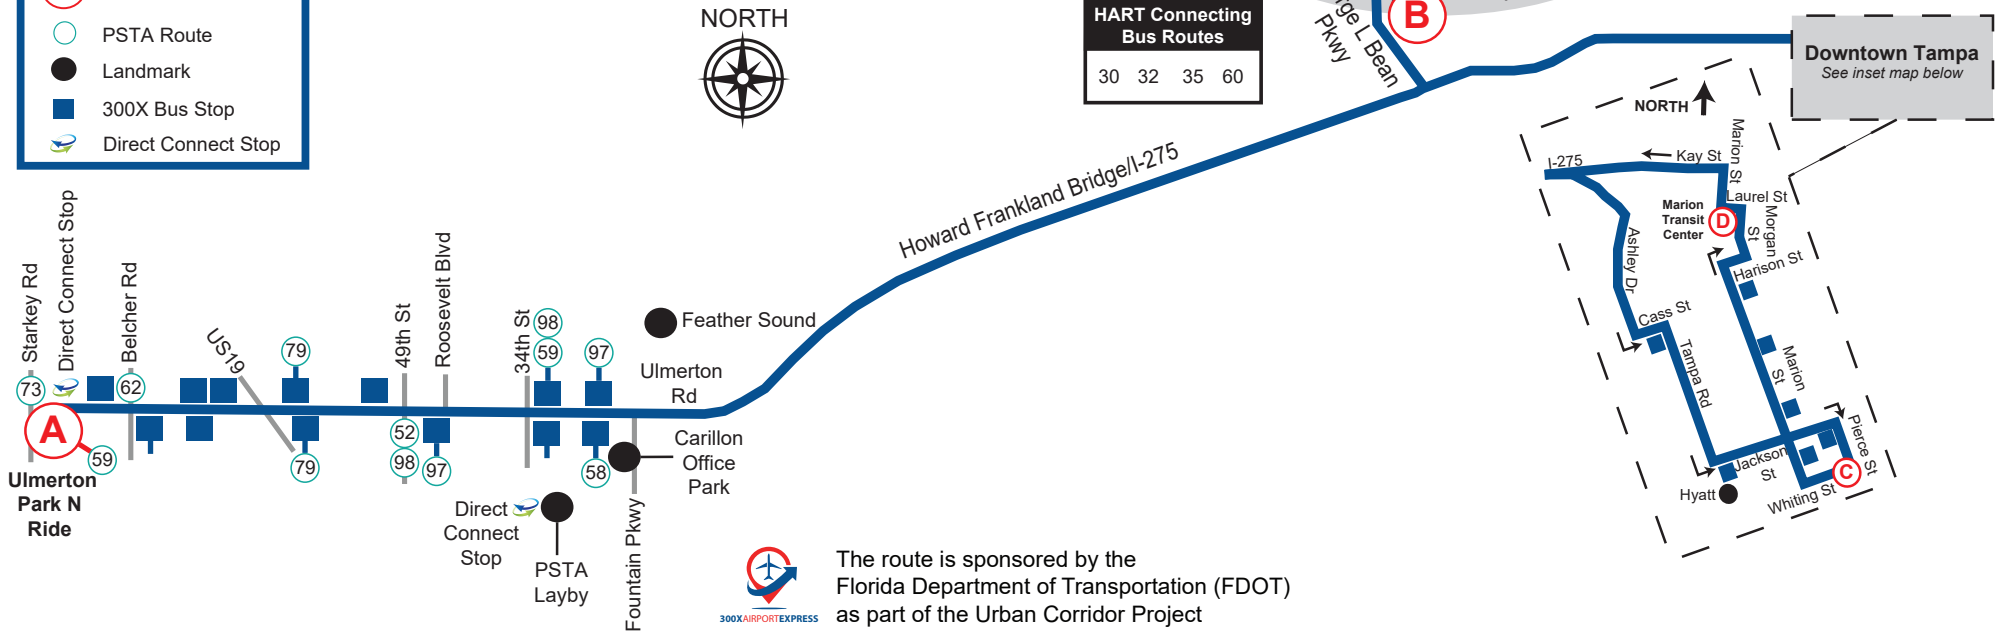

300X AIRPORTEXPRESS

LEGEND:

- Timepoint
- PSTA Route
- Landmark
- 300X Bus Stop
- Direct Connect Stop

ULMERTON PARK N RIDE TO TAMPA INTERNATIONAL AIRPORT AND DOWNTOWN TAMPA

MONDAY - FRIDAY
NO SATURDAY, SUNDAY & HOLIDAY SERVICE

TAMPA INTERNATIONAL AIRPORT AND DOWNTOWN TAMPA TO ULMERTON PARK N RIDE

MONDAY - FRIDAY
NO SATURDAY, SUNDAY & HOLIDAY SERVICE

(A) Ulmerton Park & Ride	(B) Tampa International Airport	(C) Pierce St	(D) Marion Transit Center	(C) Pierce St	(D) Marion Transit Center	(B) Tampa International Airport	(A) Ulmerton Park & Ride
6:10 AM	6:55	7:09	7:14	—	7:52 AM	8:10	8:55
7:00	—	7:50	7:55	—	8:52	9:10	9:55
8:07	8:55	9:07	9:12	—	9:52	10:10	10:55
9:10	9:55	10:07	10:12	—	10:52	11:10	11:55
12:07 PM	12:55	1:09	1:14	—	1:52	2:10	2:55
3:17	3:55	4:13	—	4:40 PM	4:55	—	5:45
4:17	4:55	5:13	—	5:33	5:53	6:10	6:56
5:20	5:55	6:11	—	6:37	6:52	7:10	7:55
6:20	6:55	7:11	—	7:37	7:52	8:10	8:55

- Wheelchair Service Provided On All Trips

Effective 6-17-18

TIMES SHOWN ARE SCHEDULED BUT MAY VARY DUE TO TRAFFIC CONDITIONS, WEATHER OR UNFORESEEN EVENTS.

Introducing the
300X AIRPORTEXPRESS

Public transit service from Pinellas to
Tampa International Airport.

300X AIRPORTEXPRESS
Effective 6-17-18

Route 300X
Ulmerton Park N Ride
Tampa International Airport
Downtown Tampa

CONNECT WITH PSTA