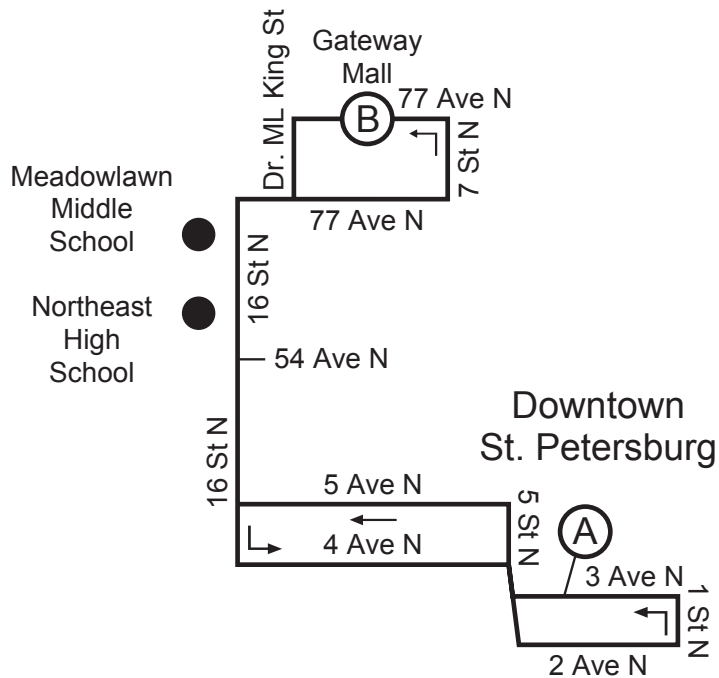

NORTH

LEGEND

- Timepoint; see scheduled times. Board at bus stop signs located frequently along the route.
- Landmark

Note: Map not to scale

Route 16

DOWNTOWN ST. PETERSBURG TO GATEWAY MALL

MONDAY - FRIDAY

SATURDAY

(A) 3 Ave N & 4 St N	(B) Gateway Mall	(B) Gateway Mall	(A) 3 Ave N & 4 St N
6:20 AM	6:45	7:00	7:30
7:20	7:45	8:00	8:35
8:20	8:45	9:00	9:35
9:20	9:45	10:00	10:35
10:20	10:45	11:00	11:35
11:20	11:45	12:00	12:35
12:20 PM	12:45	1:00	1:35
1:20	1:45	2:00	2:35
2:20	2:45	3:00	3:35
3:20	3:45	4:00	4:35
4:20	4:45	5:00	5:35
5:20	5:45	6:00	6:35
6:20	6:45	6:50	7:20
7:10	7:35	-	-

(A) 3 Ave N & 4 St N	(B) Gateway Mall	(B) Gateway Mall	(A) 3 Ave N & 4 St N
6:20 AM	6:45	6:45	7:10
7:15	7:40	7:50	8:20
8:25	8:50	8:55	9:25
9:30	9:55	10:00	10:30
10:35	11:00	11:05	11:35
11:40	12:05	12:10	12:40
12:45 PM	1:10	1:15	1:45
1:50	2:15	2:20	2:50
2:55	3:20	3:25	3:55
4:00	4:25	4:30	5:00
5:05	5:30	5:35	6:05
6:10	6:35	6:40	7:10

Effective 6-17-18

SUNDAY AND HOLIDAYS

(A) 3 Ave N & 4 St N	(B) Gateway Mall	(B) Gateway Mall	(A) 3 Ave N & 4 St N
8:15 AM	8:40	8:50	9:20
9:20	9:45	9:55	10:25
10:25	10:50	11:00	11:30
11:30	11:55	12:05	12:35
12:35 PM	1:00	1:10	1:40
1:40	2:05	2:15	2:45
2:45	3:10	3:20	3:50
3:50	4:15	4:25	4:55
4:55	5:20	5:30	6:00
6:00	6:25	6:35	7:00