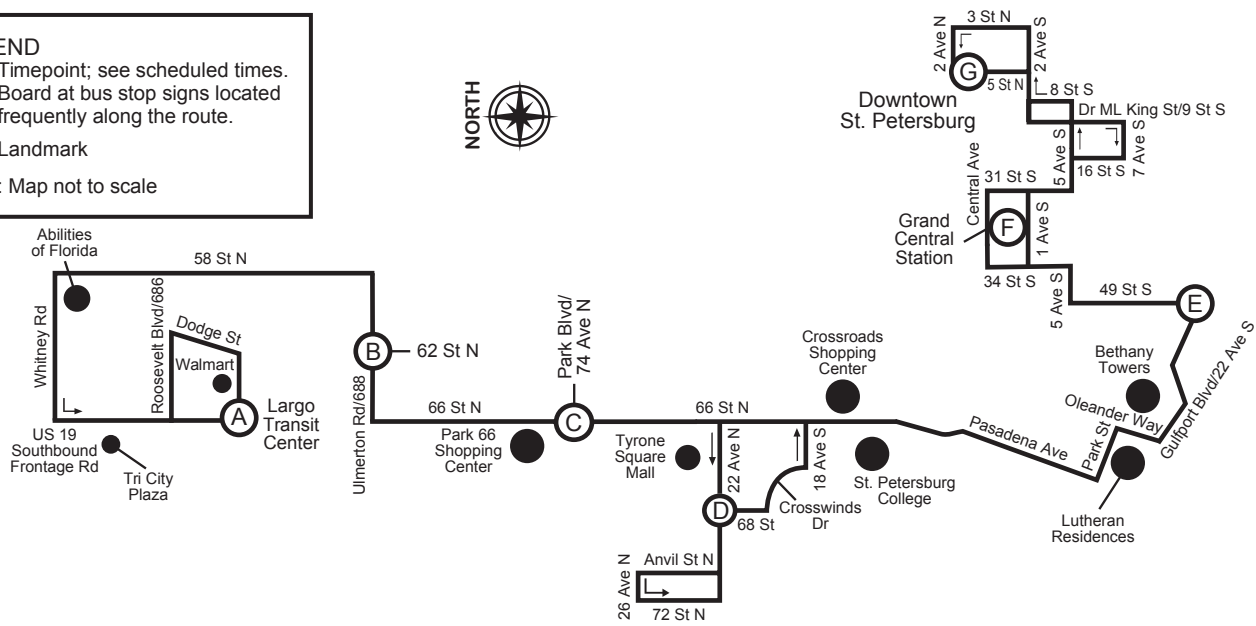

LEGEND

- Timepoint; see scheduled times.
- Board at bus stop signs located frequently along the route.
- Landmark

NOTE: Map not to scale

Route 79

LARGO TRANSIT CENTER TO DOWNTOWN ST. PETERSBURG

MONDAY - FRIDAY

♿ - Wheelchair Service Provided On All Trips

Effective 10-1-17

TIMES SHOWN ARE SCHEDULED BUT MAY VARY DUE TO TRAFFIC CONDITIONS, WEATHER OR UNFORESEEN EVENTS.

Route 79

DOWNTOWN ST. PETERSBURG TO LARGO TRANSIT CENTER