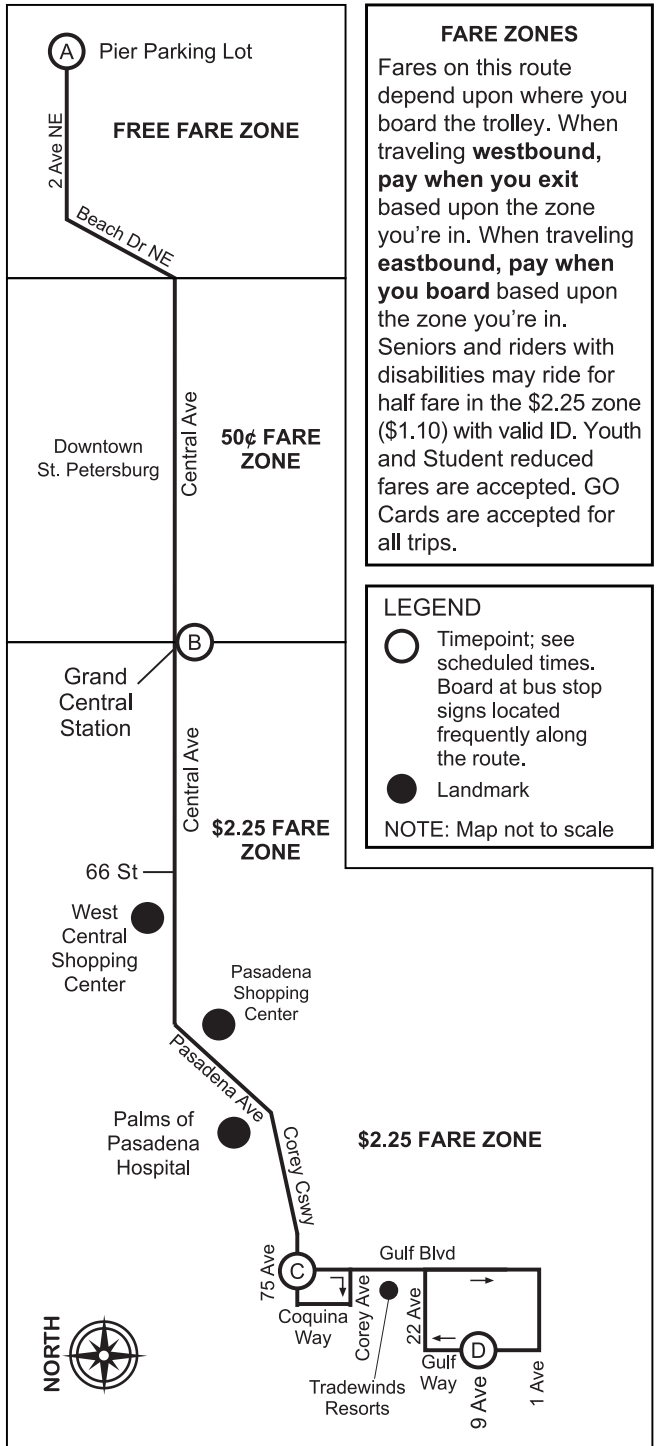

Central Avenue Trolley

**ST. PETERSBURG PIER TO
ST. PETE BEACH/PASS-A-GRILLE**

**ST. PETE BEACH/PASS-A-GRILLE
TO ST. PETERSBURG PIER**

MONDAY - FRIDAY

FARE ZONES
Fares on this route depend upon where you board the trolley. When traveling **westbound**, **pay when you exit** based upon the zone you're in. When traveling **eastbound**, **pay when you board** based upon the zone you're in. Seniors and riders with disabilities may ride for half fare in the \$2.25 zone (\$1.10) with valid ID. Youth and Student reduced fares are accepted. GO Cards are accepted for all trips.

LEGEND
○ Timepoint; see scheduled times. Board at bus stop signs located frequently along the route.
● Landmark
NOTE: Map not to scale

(A) Depart Pier Parking	(B) Grand Central Station	(C) 75 Ave & Gulf Blvd	(D) 9 Ave & Gulf Way
—	6:10	6:30	—
—	—	—	6:50
6:05 AM	6:30	6:55	7:15
6:25	6:50	7:15	7:35
6:45	7:10	7:35	7:55
7:05	7:30	7:55	8:15
7:25	7:50	8:15	8:35
7:45	8:10	8:35	8:55
8:05	8:30	8:55	9:15
8:25	8:50	9:15	9:35
8:45	9:10	9:35	9:55
9:05	9:30	9:55	10:15
9:25	9:50	10:15	10:35
9:45	10:10	10:35	10:55
10:05	10:30	10:55	11:15
10:25	10:50	11:15	11:35
10:45	11:10	11:35	11:55
11:05	11:30	11:55	12:15
11:25	11:50	12:15	12:35
11:45	12:10	12:35	12:55
12:05 PM	12:30	12:55	1:15
12:25	12:50	1:15	1:35
12:45	1:10	1:35	1:55
1:05	1:30	1:55	2:15
1:25	1:50	2:15	2:35
1:45	2:10	2:35	2:55
2:05	2:30	2:55	3:15
2:25	2:50	3:15	3:35
2:45	3:10	3:35	3:55
3:05	3:30	3:55	4:15
3:25	3:50	4:15	4:35
3:45	4:10	4:35	4:55
4:05	4:30	4:55	5:15
4:25	4:50	5:15	5:35
4:45	5:10	5:35	5:55
5:05	5:30	5:55	6:15
5:25	5:50	6:15	6:35
5:45	6:10	6:35	6:55
6:05	6:30	6:55	7:15
6:25	6:50	7:15	7:35
6:45	7:10	7:35	7:55
7:05	7:30	7:55	8:15
7:35	8:00	8:25	8:45
8:05	8:30	8:55	9:15
8:35	9:00	9:25	9:45
9:05	9:30	9:55	10:15
9:35	10:00	10:25	10:45
10:05	10:30	10:50 *	11:10 *
10:35 *	11:00 *	11:20 *	11:40 *
11:05 *	11:30 *	11:50 *	—