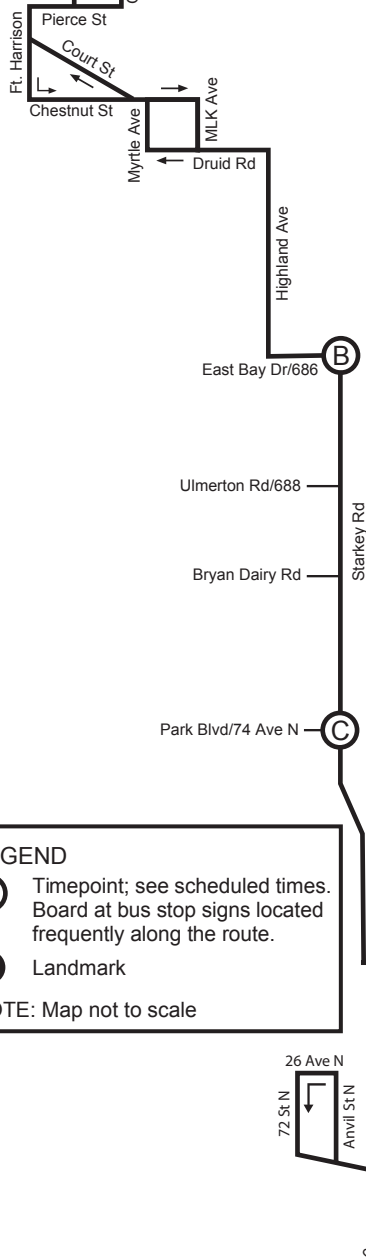

Park Street Terminal
Downtown Clearwater

LEGEND

- Timepoint; see scheduled times. Board at bus stop signs located frequently along the route.
- Landmark

NOTE: Map not to scale

Route 73

DOWNTOWN CLEARWATER TO TYRONE SQUARE MALL

MONDAY - FRIDAY

(A) Park Street Terminal	(B) Keene Rd & East Bay Dr	(C) Starkey Rd & Park Blvd	(D) 22 Ave N & 68 St N
—	—	—	—
—	6:05	6:18	6:40
6:50 AM	7:09	7:24	7:45
8:00	8:19	8:34	8:55
9:10	9:28	9:41	10:05
10:10	10:28	10:41	11:05
11:20	11:38	11:51	12:15
12:20 PM	12:38	12:51	1:15
1:30	1:48	2:01	2:25
2:30	2:49	3:02	3:25
3:45	4:04	4:17	4:40
4:50	5:09	5:22	5:45
6:05	6:22	6:35	6:55

Route 73

TYRONE SQUARE MALL TO DOWNTOWN CLEARWATER

MONDAY - FRIDAY

(D) 22 Ave N & 68 St N	(C) Starkey Rd & Park Blvd	(B) Keene Rd & East Bay Dr	(A) Park Street Terminal
5:50 AM	6:08	6:23	6:45
6:50	7:09	7:27	7:50
7:55	8:17	8:35	9:00
9:05	9:23	9:37	10:00
10:15	10:33	10:47	11:10
11:15	11:34	11:48	12:10
12:25 PM	12:46	1:00	1:20
1:25	1:46	2:00	2:20
2:35	2:57	3:13	3:35
3:35	3:57	4:14	4:40
4:50	5:12	5:29	5:55
5:55	6:16	6:32	6:55
—	—	—	—

SATURDAY (NO SUNDAY/HOLIDAY SERVICE)			
5:55 AM	6:12	6:27	6:50
6:55	7:12	7:27	7:50
7:55	8:12	8:27	8:50
8:55	9:12	9:27	9:50
10:00	10:17	10:31	10:55
11:00	11:17	11:31	11:55
12:00 PM	12:18	12:32	12:55
1:00	1:18	1:32	1:55
2:00	2:18	2:32	2:55
3:00	3:18	3:32	3:55
4:00	4:18	4:31	4:55
5:00	5:18	5:31	5:55
6:00	6:17	6:30	6:55
7:00	7:17	7:30	7:55