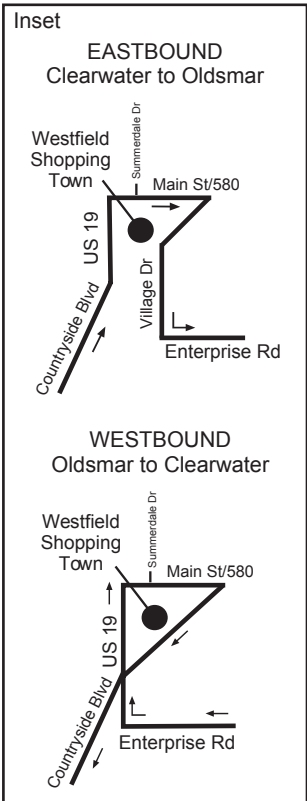

LEGEND

- Timepoint; see scheduled times.
Board at bus stop signs located frequently along the route.
 - Landmark
 - Denotes Intermittent Service
- Note: Map not to scale

NORTH

Route 67

PARK STREET TERMINAL TO TAMPA RD & ST. PETERSBURG DR

MONDAY - FRIDAY

(A)	(B)	(C)	(D)
Park Street Terminal	Hercules Ave & Sunset Point Rd	McMullen Booth Rd & Enterprise Rd	Arrive Tampa Rd & St. Petersburg Dr
6:00 AM	6:14	6:31	7:00
7:00	7:16	7:33	8:00
8:00	8:17	8:34	9:00
9:00	9:15	9:32	10:00
10:00	10:15	10:32	11:00
11:00	11:15	11:32	12:00
12:00 PM	12:15	12:32	1:00
1:00	1:16	1:34	2:00
2:00	2:16	2:34	3:00
3:00	3:18	3:37	4:05
4:00	4:18	4:37	5:05
5:05	5:23	5:42	6:10
6:00	6:15	6:30	6:55

SATURDAY (No Sunday/Holiday Service)

(A)	(B)	(C)	(D)
Park Street Terminal	Hercules Ave & Sunset Point Rd	McMullen Booth Rd & Enterprise Rd	Arrive Tampa Rd & St. Petersburg Dr
6:00 AM	6:09	6:23	6:45
7:00	7:13	7:28	7:50
8:00	8:13	8:29	8:50
9:00	9:14	9:30	9:55
10:00	10:14	10:30	10:55
11:00	11:14	11:30	11:55
12:00 PM	12:13	12:29	12:55
1:00	1:13	1:29	1:55
2:00	2:13	2:30	2:55
3:00	3:13	3:30	3:55
4:00	4:13	4:30	4:55
5:00	5:13	5:30	5:55
6:00	6:13	6:28	6:50

ST. PETERSBURG DR TO PARK STREET TERMINAL

MONDAY - FRIDAY

(D)	(C)	(B)	(A)
Depart Tampa Rd & St. Petersburg Dr	McMullen Booth Rd & Enterprise Rd	Hercules Ave & Sunset Point Rd	Park Street Terminal
7:00 AM	7:12	7:28	7:55
8:00	8:12	8:28	8:55
9:00	9:10	9:28	9:50
10:00	10:10	10:28	10:50
11:00	11:10	11:28	11:50
12:00 PM	12:10	12:29	12:50
1:00	1:10	1:29	1:50
2:00	2:10	2:29	2:50
3:00	3:12	3:33	3:50
4:05	4:17	4:38	4:55
5:05	5:17	5:37	5:55
6:10	6:22	6:42	7:00
-	-	-	-