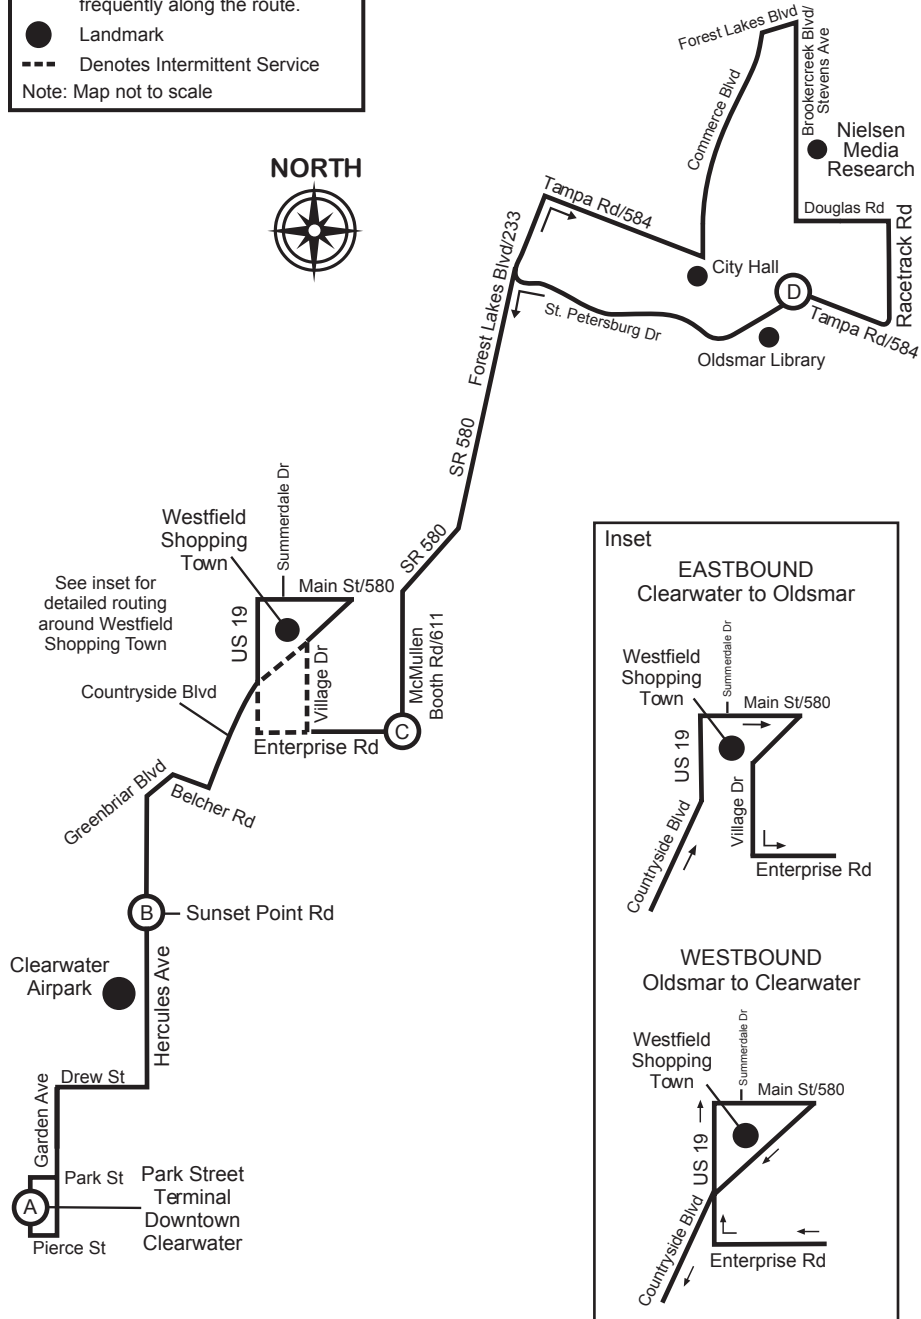

LEGEND

- Timepoint; see scheduled times.
Board at bus stop signs located frequently along the route.
 - Landmark
 - Denotes Intermittent Service
- Note: Map not to scale

NORTH

Route 67

PARK STREET TERMINAL TO TAMPA RD & ST. PETERSBURG DR

MONDAY - FRIDAY

(A)	(B)	(C)	(D)
Park Street Terminal	Hercules Ave & Sunset Point Rd	McMullen Booth Rd & Enterprise Rd	Arrive Tampa Rd & St. Petersburg Dr
6:00 AM	6:14	6:31	7:00
7:00	7:16	7:33	8:00
8:00	8:17	8:34	9:00
9:00	9:15	9:32	10:00
10:00	10:15	10:32	11:00
11:00	11:15	11:32	12:00
12:00 PM	12:15	12:32	1:00
1:00	1:16	1:34	2:00
2:00	2:16	2:34	3:00
3:00	3:18	3:37	4:05
4:00	4:18	4:37	5:05
5:05	5:23	5:42	6:10
6:00	6:15	6:30	6:55

ST. PETERSBURG DR TO PARK STREET TERMINAL

MONDAY - FRIDAY

(D)	(C)	(B)	(A)
Depart Tampa Rd & St. Petersburg Dr	McMullen Booth Rd & Enterprise Rd	Hercules Ave & Sunset Point Rd	Park Street Terminal
7:00 AM	7:12	7:28	7:55
8:00	8:12	8:28	8:55
9:00	9:10	9:28	9:50
10:00	10:10	10:28	10:50
11:00	11:10	11:28	11:50
12:00 PM	12:10	12:29	12:50
1:00	1:10	1:29	1:50
2:00	2:10	2:29	2:50
3:00	3:12	3:33	3:50
4:05	4:17	4:38	4:55
5:05	5:17	5:37	5:55
6:10	6:22	6:42	7:00
-	-	-	-

SATURDAY (No Sunday/Holiday Service)

(D)	(C)	(B)	(A)
Depart Tampa Rd & St. Petersburg Dr	McMullen Booth Rd & Enterprise Rd	Hercules Ave & Sunset Point Rd	Park Street Terminal
7:00 AM	7:09	7:24	7:45
8:00	8:09	8:26	8:45
9:00	9:10	9:27	9:45
10:00	10:10	10:27	10:45
11:00	11:10	11:28	11:45
12:00 PM	12:10	12:29	12:45
1:00	1:10	1:29	1:45
2:00	2:10	2:29	2:45
3:00	3:10	3:29	3:45
4:00	4:10	4:29	4:45
5:00	5:10	5:29	5:45
6:00	6:10	6:27	6:45
-	-	-	-