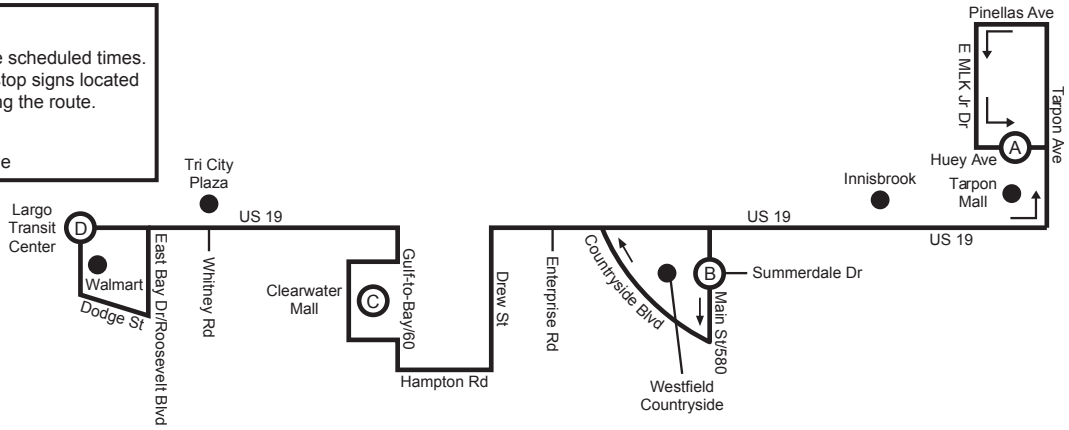

**LEGEND**

- Timepoint; see scheduled times.  
Board at bus stop signs located frequently along the route.
  - Landmark
- Note: Map not to scale

# Route 19

## TARPON SPRINGS TO LARGO TRANSIT CENTER

MONDAY - FRIDAY

(A) Huey Ave & Tarpon Ave	(B) Main St & Summerdale Dr	(C) Clearwater Mall	(D) Largo Transit Center
5:25 AM	5:50	6:05	6:25
5:55	6:20	6:35	7:00
6:35	7:05	7:25	7:50
7:00	7:30	7:50	8:15
7:25	7:55	8:15	8:40
8:00	8:30	8:50	9:15
8:35	9:05	9:25	9:50
9:20	9:50	10:10	10:35
9:55	10:25	10:45	11:10
10:30	11:00	11:20	11:45
11:05	11:35	11:55	12:20
11:40	12:10	12:30	12:55
12:15 PM	12:45	1:05	1:30
12:50	1:20	1:40	2:05
1:25	1:55	2:15	2:40
2:00	2:30	2:50	3:15
2:35	3:05	3:25	3:50
3:10	3:40	4:00	4:25
3:45	4:15	4:35	5:00
4:20	4:50	5:10	5:35
4:55	5:25	5:45	6:10
5:30	6:00	6:20	6:45
6:05	6:35	6:55	7:20
6:40	7:10	7:30	7:55
7:15	7:45	8:05	8:30
7:50	8:20	8:40	9:00
8:25	8:55	9:15	9:35
9:00	9:30	9:50	10:10
9:30	10:00	10:20	10:40
10:05	10:35	10:55	11:15
-	-	-	-
-	-	-	-