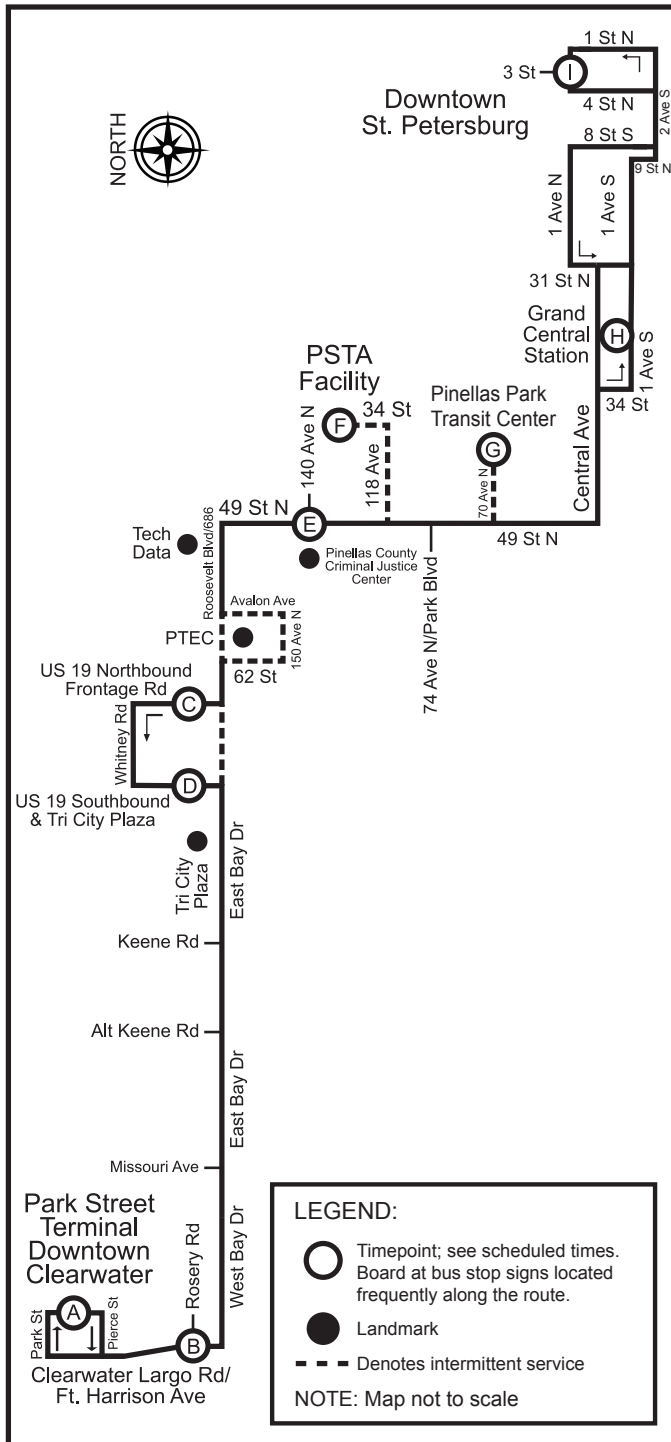

Route 52

DOWNTOWN CLEARWATER TO DOWNTOWN ST. PETERSBURG

MONDAY - FRIDAY

(A)	(B)	(C)	(D)	(E)	(F)	(G)	(H)	(I)
Depart Park Street Terminal	Clwtr Largo Rd & Rosery Rd	US 19 Northbound & Whitney Rd	US 19 Southbound & Tri City Plaza	49 St N & 140 Ave	PSTA Facility 34 St	Shoppes at Park Place	Grand Central Station	1 Ave N & 3 St
5:25 AM	5:33	5:55	6:00	6:13	6:30	-	7:05	7:20
5:55	6:03	6:25	6:30	6:43	7:00	-	7:35	7:50
6:10	6:18	6:40	6:45	6:58	7:15	-	7:50	8:05
6:30	6:38	7:00	7:05	7:20	7:35	7:55	8:20	8:35
7:00	7:08	7:30	7:35	7:50	8:05	8:25	8:50	9:05
7:15	7:25	7:47	7:52	8:07	8:25	8:45	9:10	9:25
7:30	7:40	8:05	8:10	8:25	8:40	9:00	9:25	9:40
8:00	8:10	8:35	8:40	8:55	9:10	9:30	9:55	10:10
8:20	8:30	8:55	9:00	9:15	9:30	9:50	10:15	10:30
8:35	8:45	9:10	9:15	9:30	9:45	10:05	10:30	10:45
9:00	9:10	9:35	9:40	9:55	10:10	10:30	10:55	11:10
9:40	9:50	10:15	10:20	10:35	10:50	11:10	11:35	11:50
10:05	10:15	10:40	10:45	11:00	11:15	11:35	12:00	12:15
10:35	10:45	11:10	11:15	11:30	11:45	12:05	12:30	12:45
11:05	11:15	11:40	11:45	12:00	12:15	12:35	1:00	1:15
11:35	11:45	12:10	12:15	12:30	12:45	1:05	1:30	1:45
11:55	12:05	12:30	12:35	12:50	1:05	1:25	1:50	2:05
12:15 PM	12:25	12:50	12:55	1:10	1:25	1:45	2:10	2:25
12:45	12:55	1:20	1:25	1:40	1:55	2:15	2:40	2:55
1:20	1:30	1:55	2:00	2:15	2:30	2:50	3:15	3:30
1:40	1:50	2:15	2:20	2:35	2:50	3:10	3:35	3:50
2:00	2:10	2:35	2:40	2:55	3:10	3:30	3:55	4:10
2:20	2:30	2:55	3:00	3:15	3:30	3:50	4:15	4:30
2:45	2:55	3:20	3:25	3:40	3:55	4:15	4:40	4:55
3:15	3:25	3:50	3:55	4:10	4:25	4:45	5:10	5:25
3:45	3:55	4:20	4:25	4:40	4:55	5:15	5:40	5:55
4:15	4:25	4:50	4:55	5:10	5:25	5:45	6:10	6:25
4:35	4:45	5:10	5:15	5:30	5:45	6:05	6:30	6:45
4:55	5:05	5:30	5:35	5:50	6:05	6:25	6:50	7:05
5:25	5:35	6:00	6:05*	6:13	6:30	6:50	7:15	7:30
6:00	6:10	6:35	6:40*	6:48	7:05	7:25	7:50	8:05
6:25	6:33	6:55	7:00*	7:08	7:30	7:50	8:15	8:25
7:15	7:23	7:45	7:50*	7:58	8:20	8:40	9:05	9:15
7:50	7:58	8:20	8:25*	8:33	8:50	9:10	9:35	9:45
8:15	8:23	8:40	8:45*	8:53	9:10	9:30	9:55	10:05
9:15	9:23	9:40	9:45*	9:53	-	10:15	10:35	10:45
10:15	10:22	10:40	10:43*	10:51	-	-	11:15	11:25
11:00	11:07	11:20	11:23*	11:30	-	-	11:55	-

* - These trips do not serve Avalon Avenue.

♿ - Wheelchair Service Provided On All Trips

TIMES SHOWN ARE SCHEDULED BUT MAY VARY DUE TO TRAFFIC CONDITIONS, WEATHER OR UNFORESEEN EVENTS.

SATURDAY