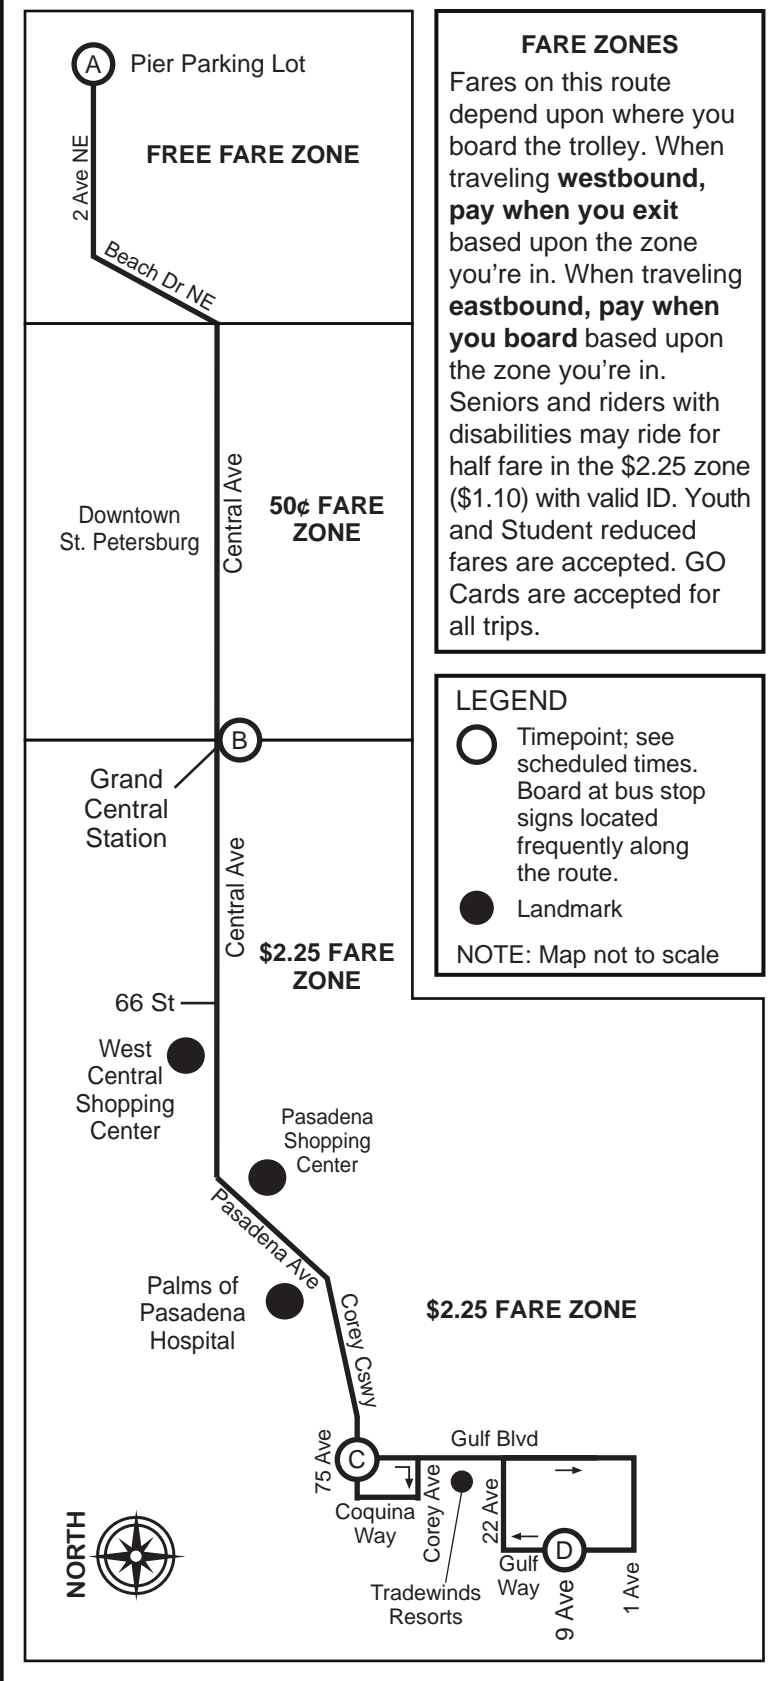

♿ - Wheelchair Service Provided On All Trips

Effective 6-5-16

TIMES SHOWN ARE SCHEDULED BUT MAY VARY DUE TO TRAFFIC CONDITIONS, WEATHER OR UNFORESEEN EVENTS.

FARE ZONES

Fares on this route depend upon where you board the trolley. When traveling **westbound**, **pay when you exit** based upon the zone you're in. When traveling **eastbound**, **pay when you board** based upon the zone you're in. Seniors and riders with disabilities may ride for half fare in the \$2.25 zone (\$1.10) with valid ID. Youth and Student reduced fares are accepted. GO Cards are accepted for all trips.

LEGEND

- Timepoint; see scheduled times. Board at bus stop signs located frequently along the route.
- Landmark

NOTE: Map not to scale

Central Avenue Trolley

ST. PETERSBURG PIER
TO ST. PETE BEACH/PASS-A-GRILLE