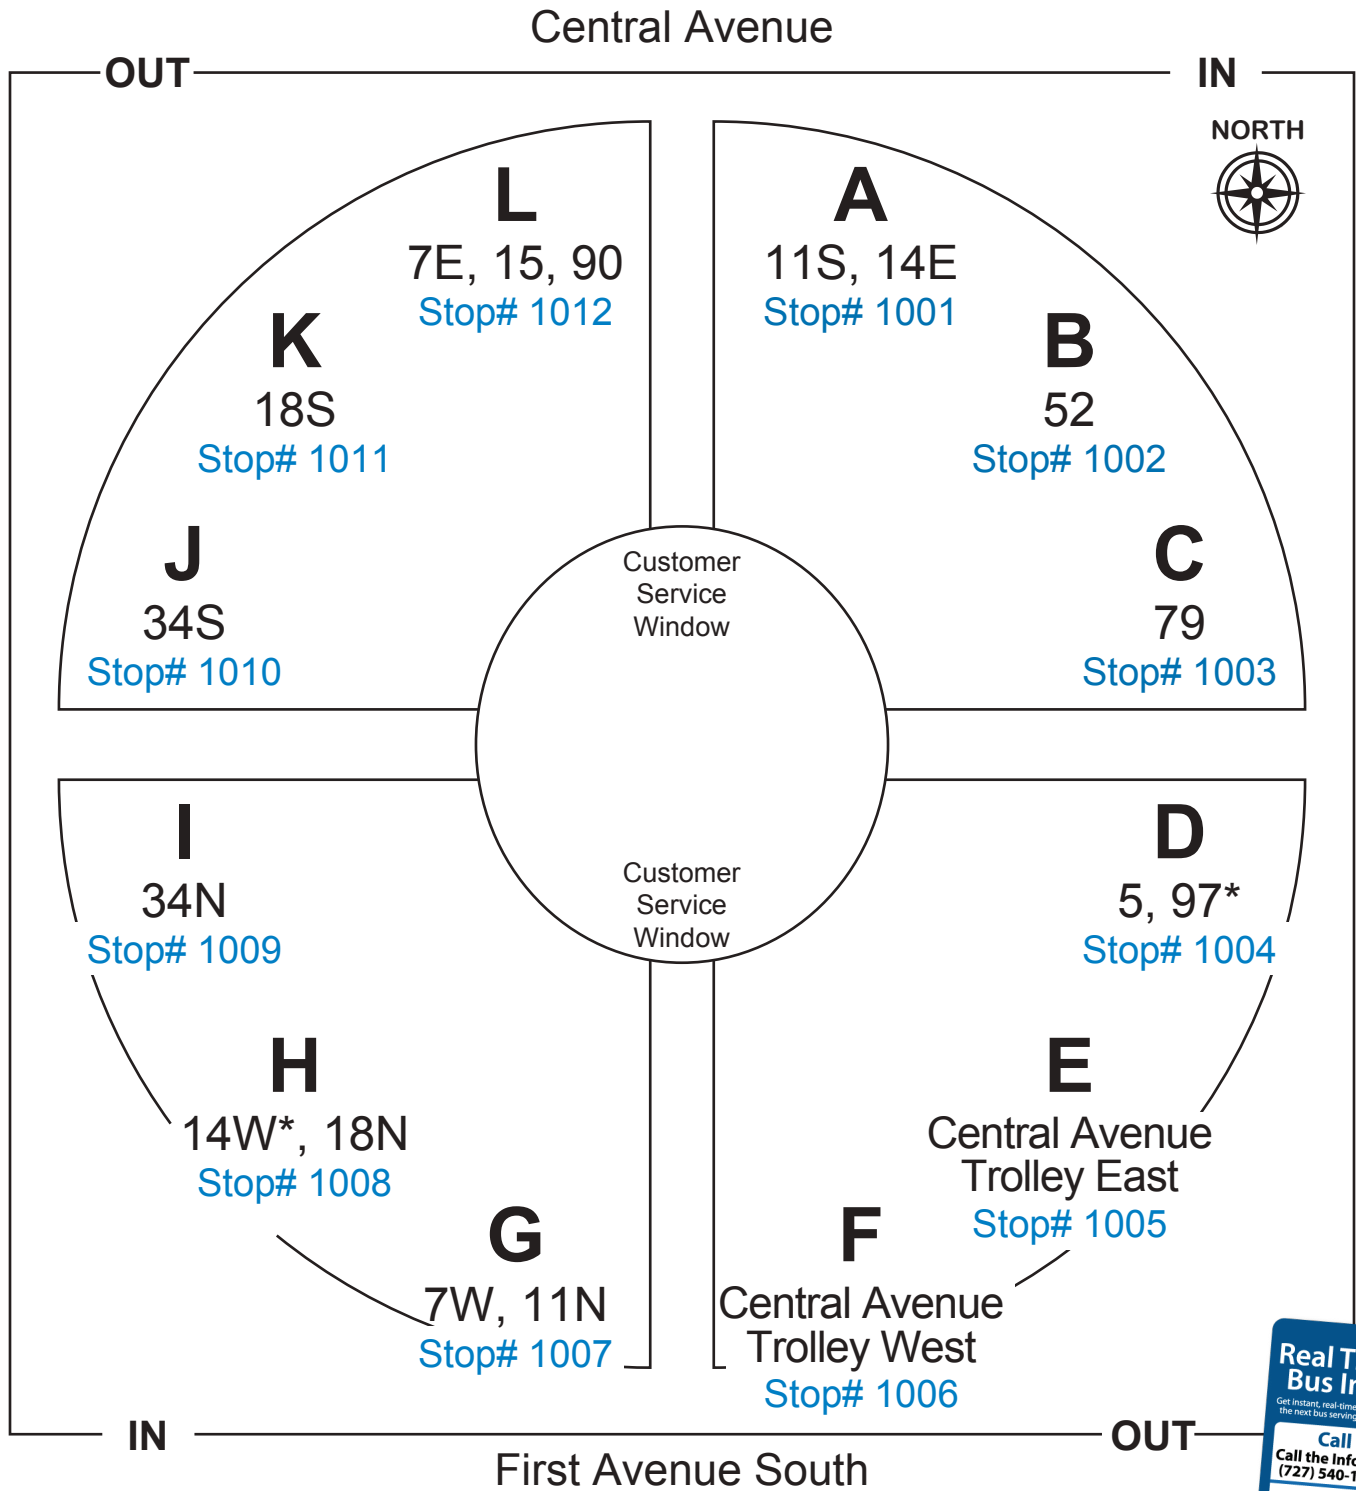

Grand Central Station Bus Boarding Chart

Effective October 2, 2016

***NOTE: Route 14W serves Platform D on the Weekday 6:00 a.m. and 6:40 a.m. trips and the Saturday 6:00 a.m. trip.**