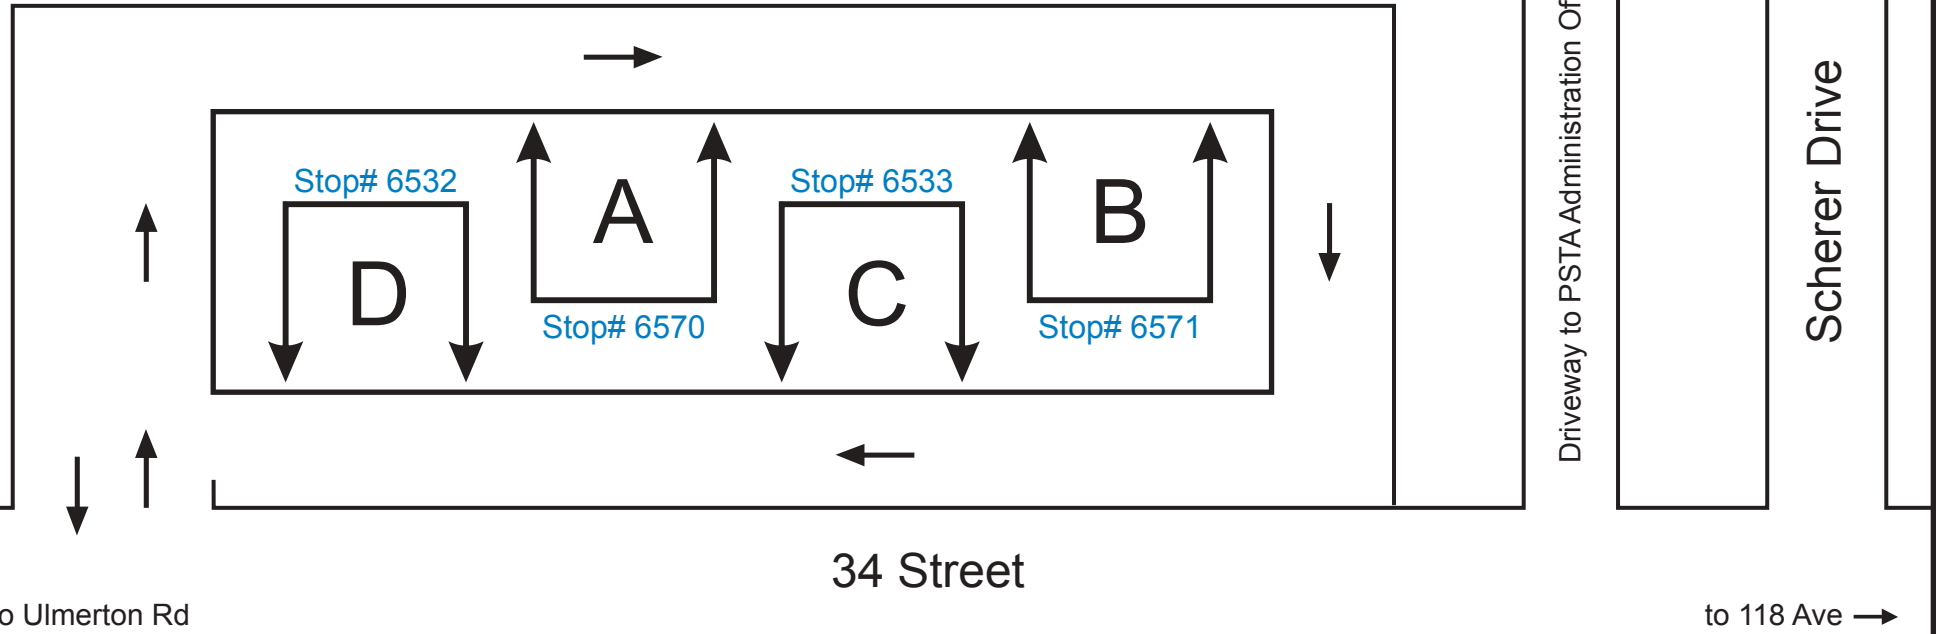

# PSTA Facility - 34th Street Bus Boarding Chart

Effective October 2, 2016

A	52	C	4,97,98
B	11	D	59