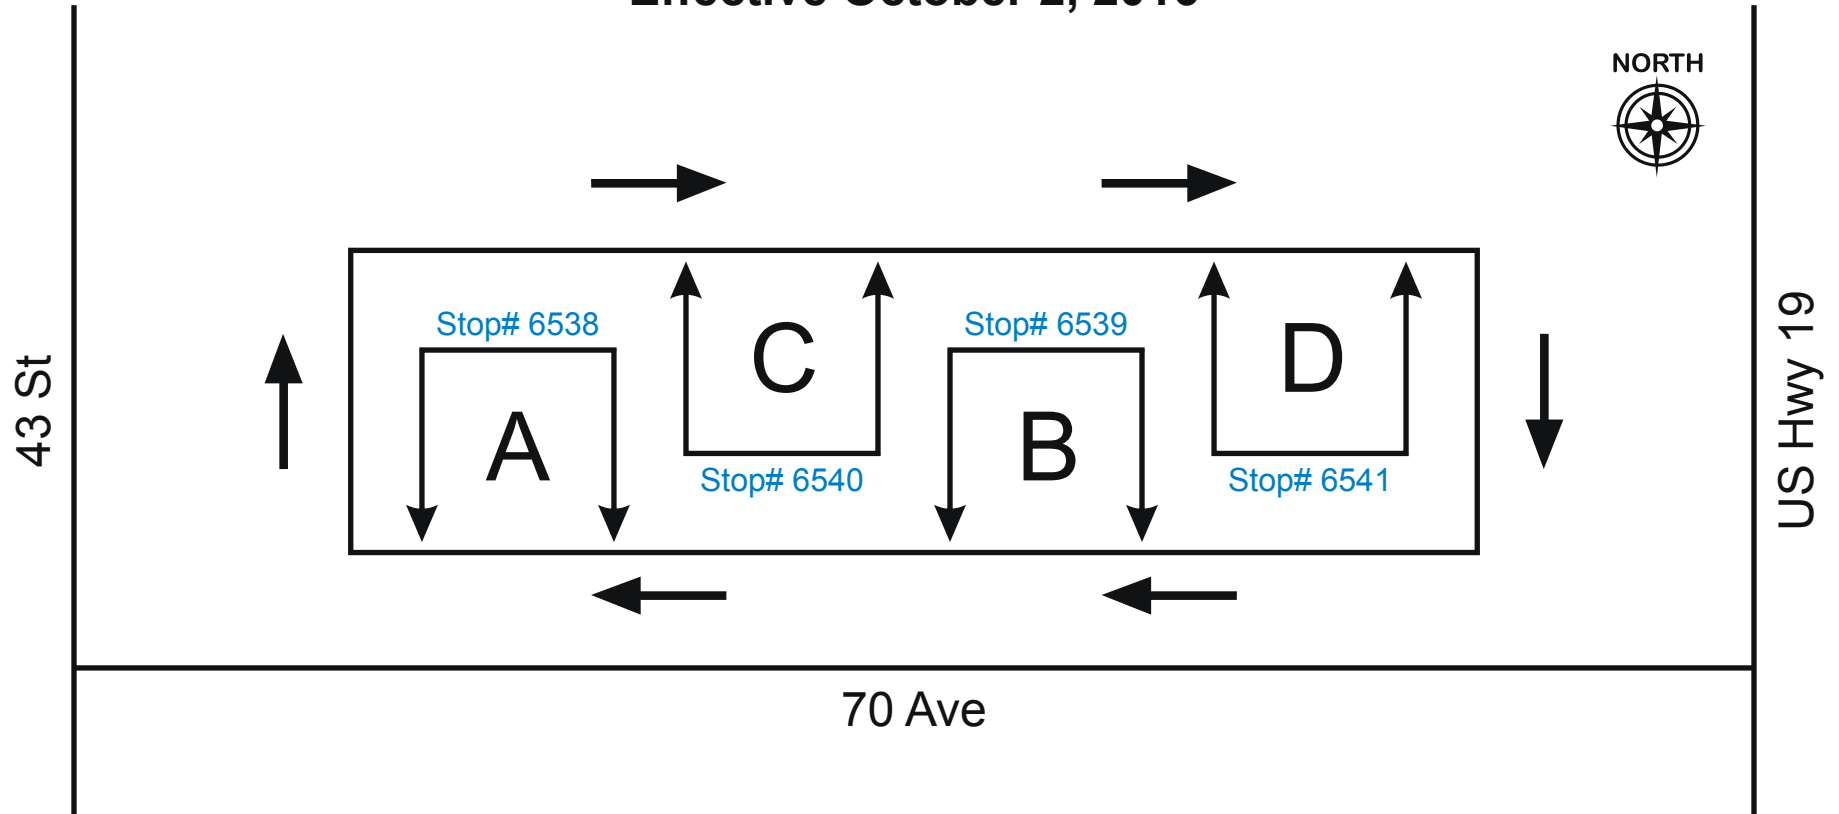

# Pinellas Park Transit Center Bus Boarding Chart

Effective October 2, 2016

A	34S, 75E
B	34N, 75W
C	11S, 52S, 74E, 97, 444
D	11N, 52N, 74W