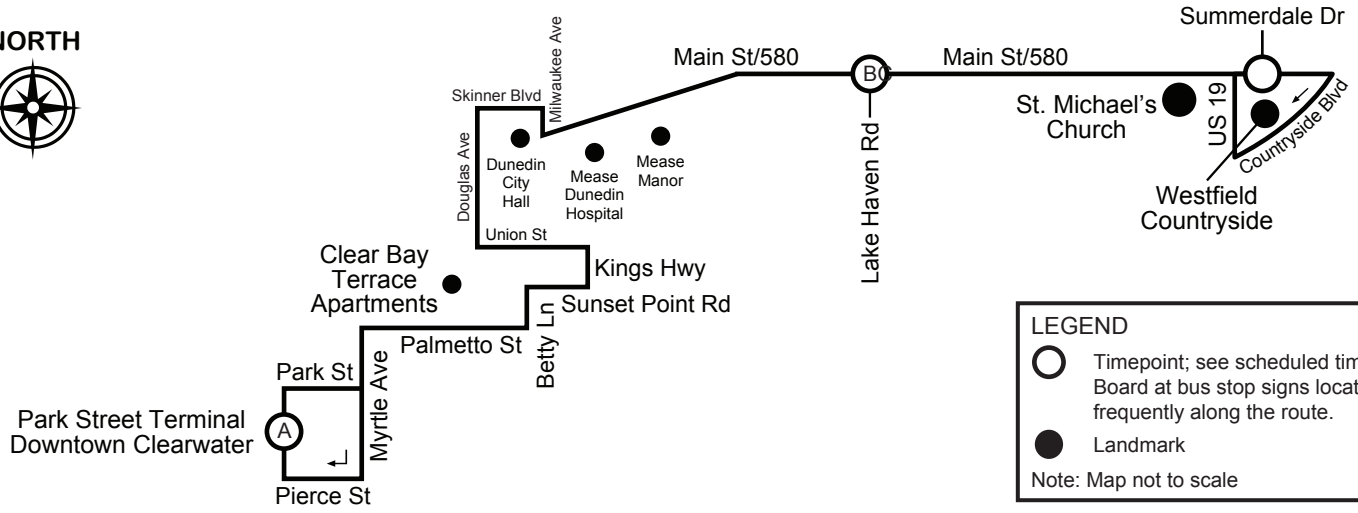

NORTH

**LEGEND**

- Timepoint; see scheduled times. Board at bus stop signs located frequently along the route.
- Landmark

Note: Map not to scale

### DOWNTOWN CLEARWATER TO WESTFIELD COUNTRYSIDE

Serving: Park Street Terminal, Downtown Clearwater, Clear Bay Terrace Apartments, Dunedin City Hall, Mease Dunedin Hospital, Mease Manor, Main St/580, Westfield Countryside

### WESTFIELD COUNTRYSIDE TO DOWNTOWN CLEARWATER

Serving: Westfield Countryside, Main St/580, Mease Manor, Mease Dunedin Hospital, Dunedin City Hall, Clear Bay Terrace Apartments, Downtown Clearwater, Park Street Terminal

### SUNDAY AND HOLIDAYS

(C) SR 580 & Summerdale Dr	(B) Main St & Lake Haven Rd	(A) Depart Park Street Terminal
8:20 AM	8:30	8:55
8:55	9:05	9:30
9:30	9:40	10:05
10:05	10:15	10:40
10:40	10:50	11:15
11:15	11:25	11:50
11:50	12:00	12:25
12:25 PM	12:35	1:00
1:00	1:10	1:35
1:35	1:45	2:10
2:10	2:20	2:45
2:45	2:55	3:20
3:20	3:30	3:55
3:55	4:05	4:30
4:30	4:40	5:05
5:05	5:15	5:40
5:40	5:50	6:15
6:15	6:25	6:50
6:50	7:00	7:20
7:25	7:35	7:55