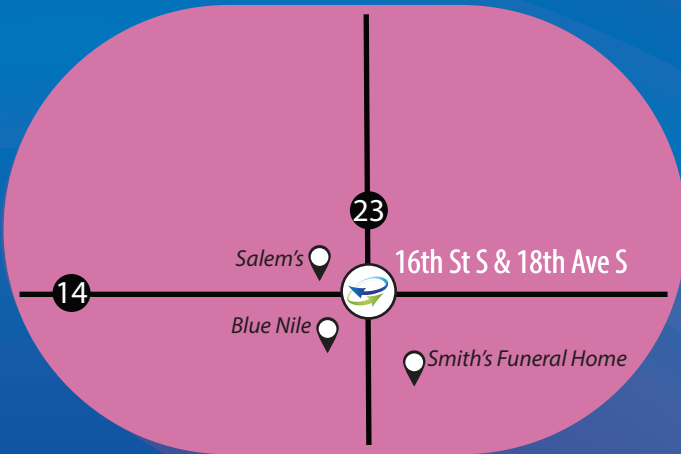

# ST. PETERSBURG

## ZONE 7

### Legend:

-  - Direct Connect Stop
-  - Landmark
-  - Bus Routes

0 1 2 4 Miles

For all DirectConnect Zones visit [PSTA.net/DirectConnect](http://PSTA.net/DirectConnect)