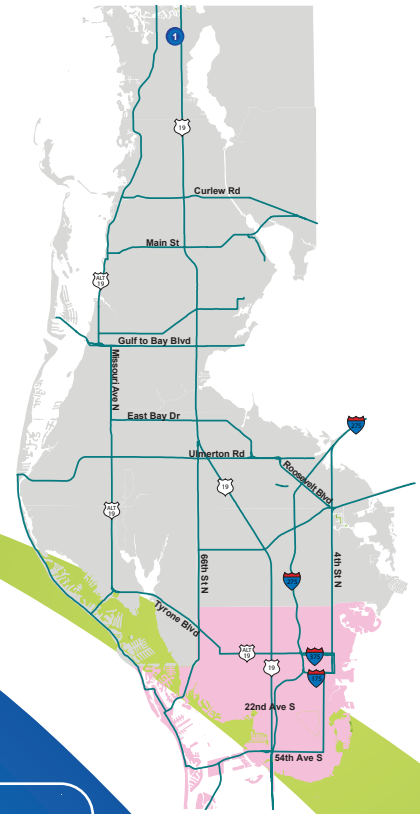

# ST. PETERSBURG

## ZONE 7

### Legend:

-  - Direct Connect Stop
-  - Landmark
-  - Bus Routes

0 1 2 4 Miles

For all DirectConnect Zones visit [PSTA.net/DirectConnect](http://PSTA.net/DirectConnect)