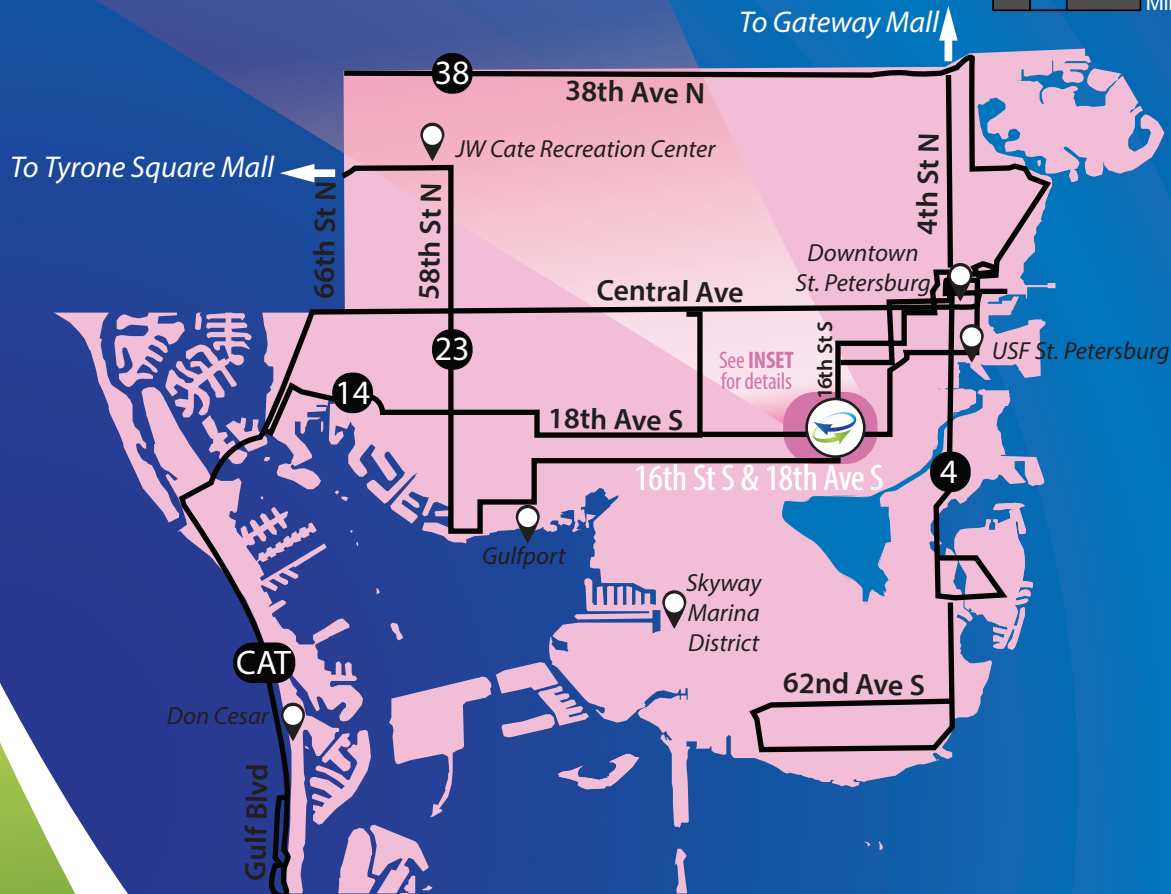

# ST. PETERSBURG

## ZONE 7

### Legend:

-  - Direct Connect Stop
-  - Landmark
-  - Bus Routes

0 1 2 4 Miles

For all DirectConnect Zones visit [PSTA.net/DirectConnect](http://PSTA.net/DirectConnect)