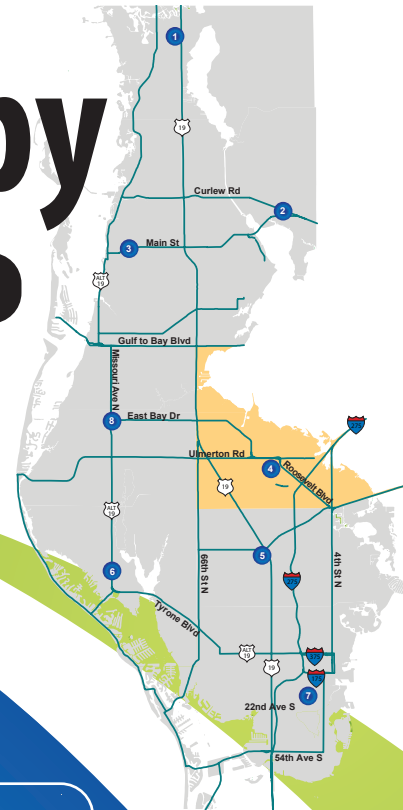

PSTA 34th St. Layby

ZONE 4

For all DirectConnect Zones visit PSTA.net/DirectConnect