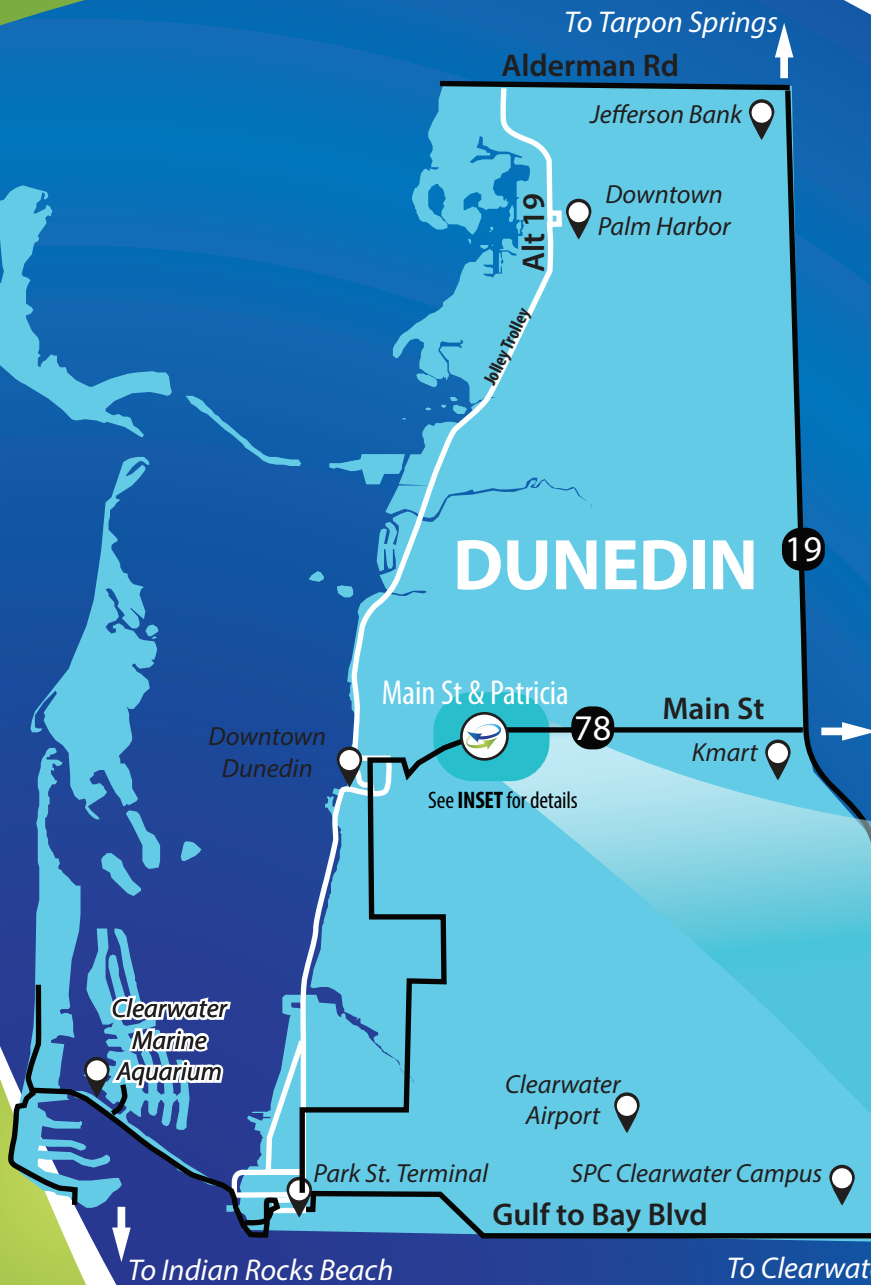

DUNEDIN

ZONE 3

Legend:

- Direct Connect Stop
- Landmark
- Jolley Trolley
- Bus Routes