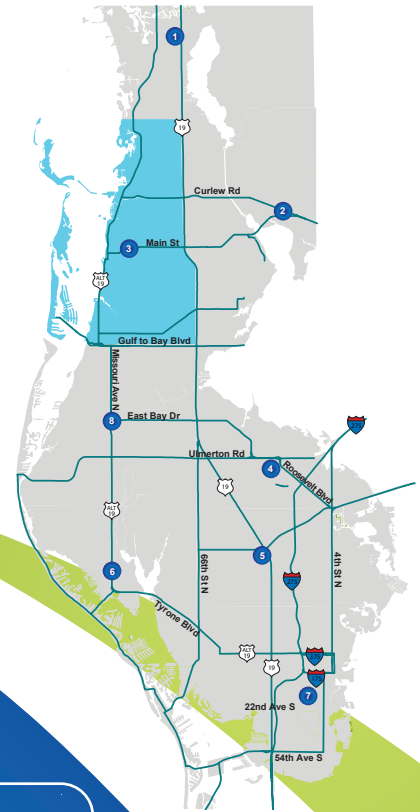

DUNEDIN

ZONE 3

Legend:

- Direct Connect Stop
- Landmark
- Jolley Trolley
- Bus Routes