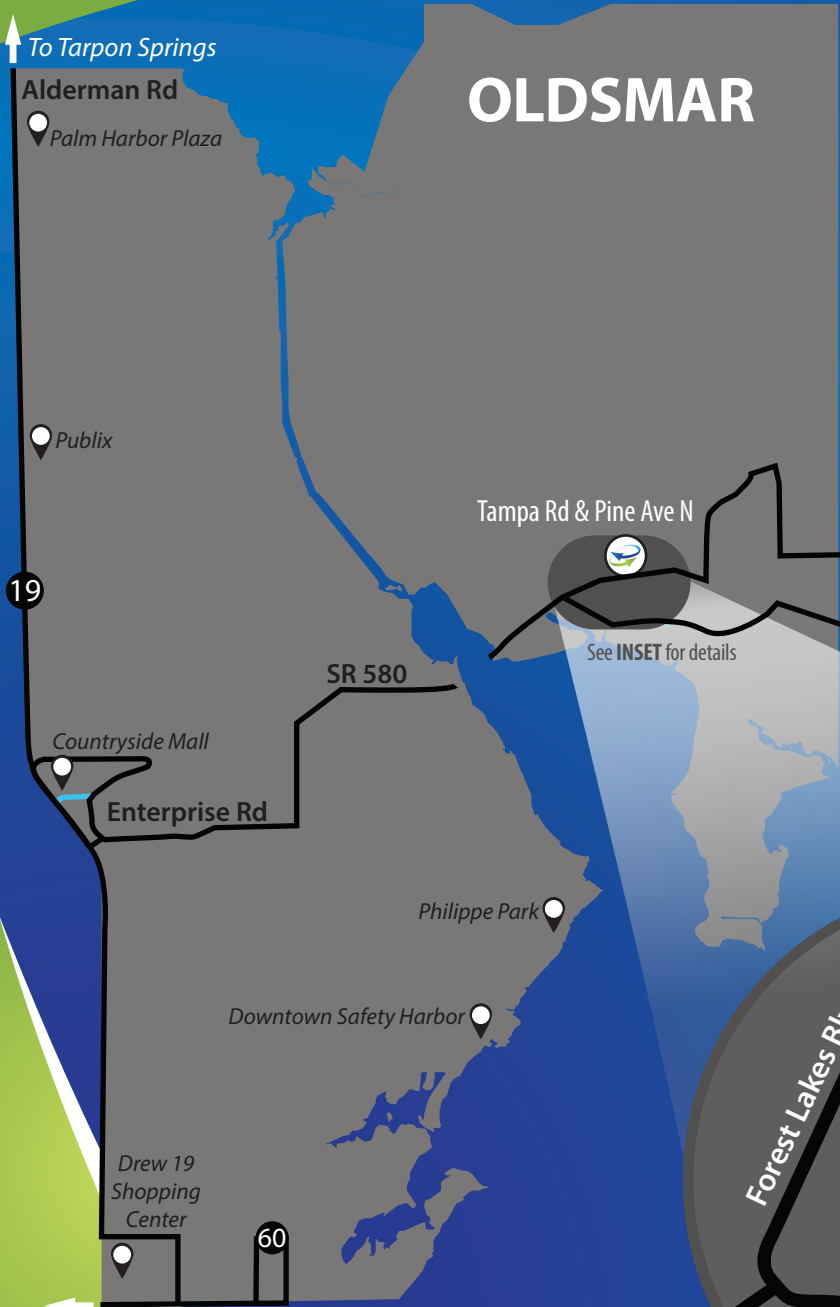

# OLDSMAR

## ZONE 2

**Legend:**

- Direct Connect Stop
- Landmark
- Bus Routes

For all DirectConnect Zones visit [PSTA.net/DirectConnect](http://PSTA.net/DirectConnect)