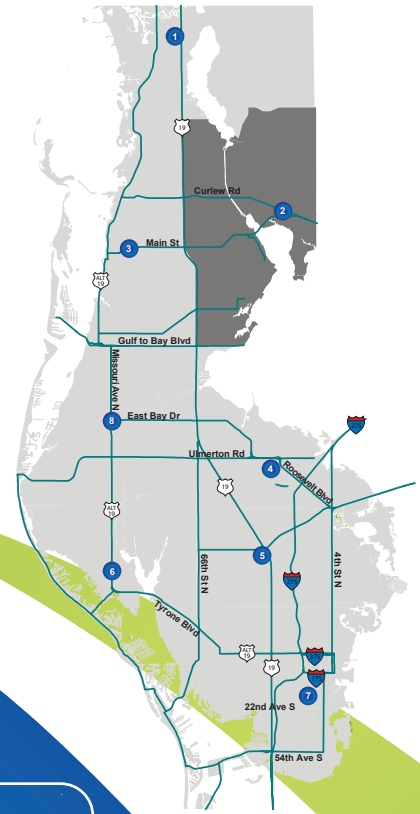

# OLDSMAR

## ZONE 2

**Legend:**

- Direct Connect Stop
- Landmark
- Bus Routes

For all DirectConnect Zones visit [PSTA.net/DirectConnect](http://PSTA.net/DirectConnect)