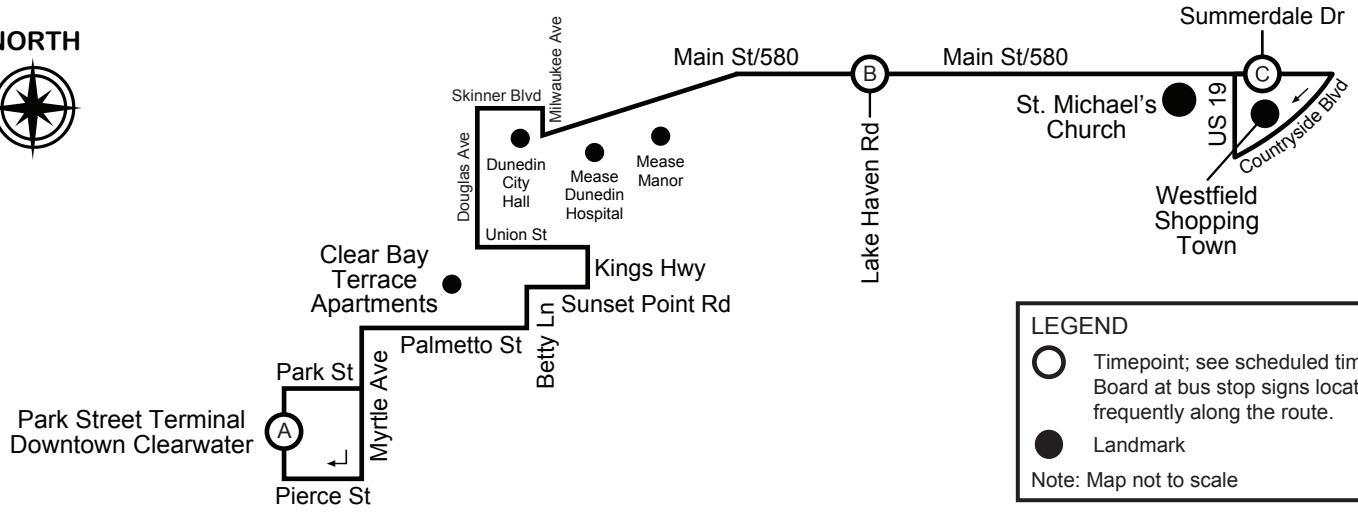

NORTH

Route 78

DOWNTOWN CLEARWATER TO WESTFIELD SHOPPING TOWN

Serving: Park Street Terminal, Downtown Clearwater, Clear Bay Terrace Apartments, Dunedin City Hall, Mease Dunedin Hospital, Mease Manor, Main St/580, Westfield Shopping Town Countryside

MONDAY - FRIDAY

(A) Depart Park Street Terminal	(B) Main St & Lake Haven Rd	(C) SR 580 & Summerdale Dr
-	-	-
-	-	-
6:45 AM	7:15	7:25
7:15	7:45	7:55
7:45	8:15	8:25
8:15	8:45	8:55
8:45	9:15	9:25
9:30	10:00	10:10
10:15	10:45	10:55
11:00	11:30	11:40
11:45	12:15	12:25
12:30 PM	1:00	1:10
1:15	1:45	1:55
2:00	2:30	2:40
2:40	3:10	3:20
3:10	3:40	3:50
3:40	4:10	4:20
4:10	4:40	4:50
4:40	5:10	5:20
5:40	6:05	6:15
6:55	7:20	7:30
8:05	8:30	8:40

SUNDAY AND HOLIDAYS

7:50 AM	8:10	8:20
9:00	9:20	9:30
10:10	10:30	10:40
11:20	11:40	11:50
12:30 PM	12:50	1:00
1:40	2:00	2:10
2:50	3:10	3:20
4:00	4:20	4:30

Route 78

WESTFIELD SHOPPING TOWN TO DOWNTOWN CLEARWATER

(C) SR 580 & Summerdale Dr	(B) Main St & Lake Haven Rd	(A) Depart Park Street Terminal
6:10 AM	6:20	6:45
6:30	6:40	7:05
7:25	7:40	8:05
7:55	8:10	8:35
8:25	8:40	9:05
8:55	9:10	9:35
9:25	9:40	10:05
10:10	10:25	10:50
10:55	11:10	11:35
11:40	11:55	12:20
12:25 PM	12:40	1:05
1:10	1:25	1:50
1:55	2:10	2:35
2:40	2:55	3:20
3:20	3:35	4:00
3:50	4:05	4:30
4:20	4:35	5:00
4:50	5:05	5:30
5:20	5:35	6:00
6:15	6:30	6:50
7:30	7:40	8:00
8:40	8:50	9:10